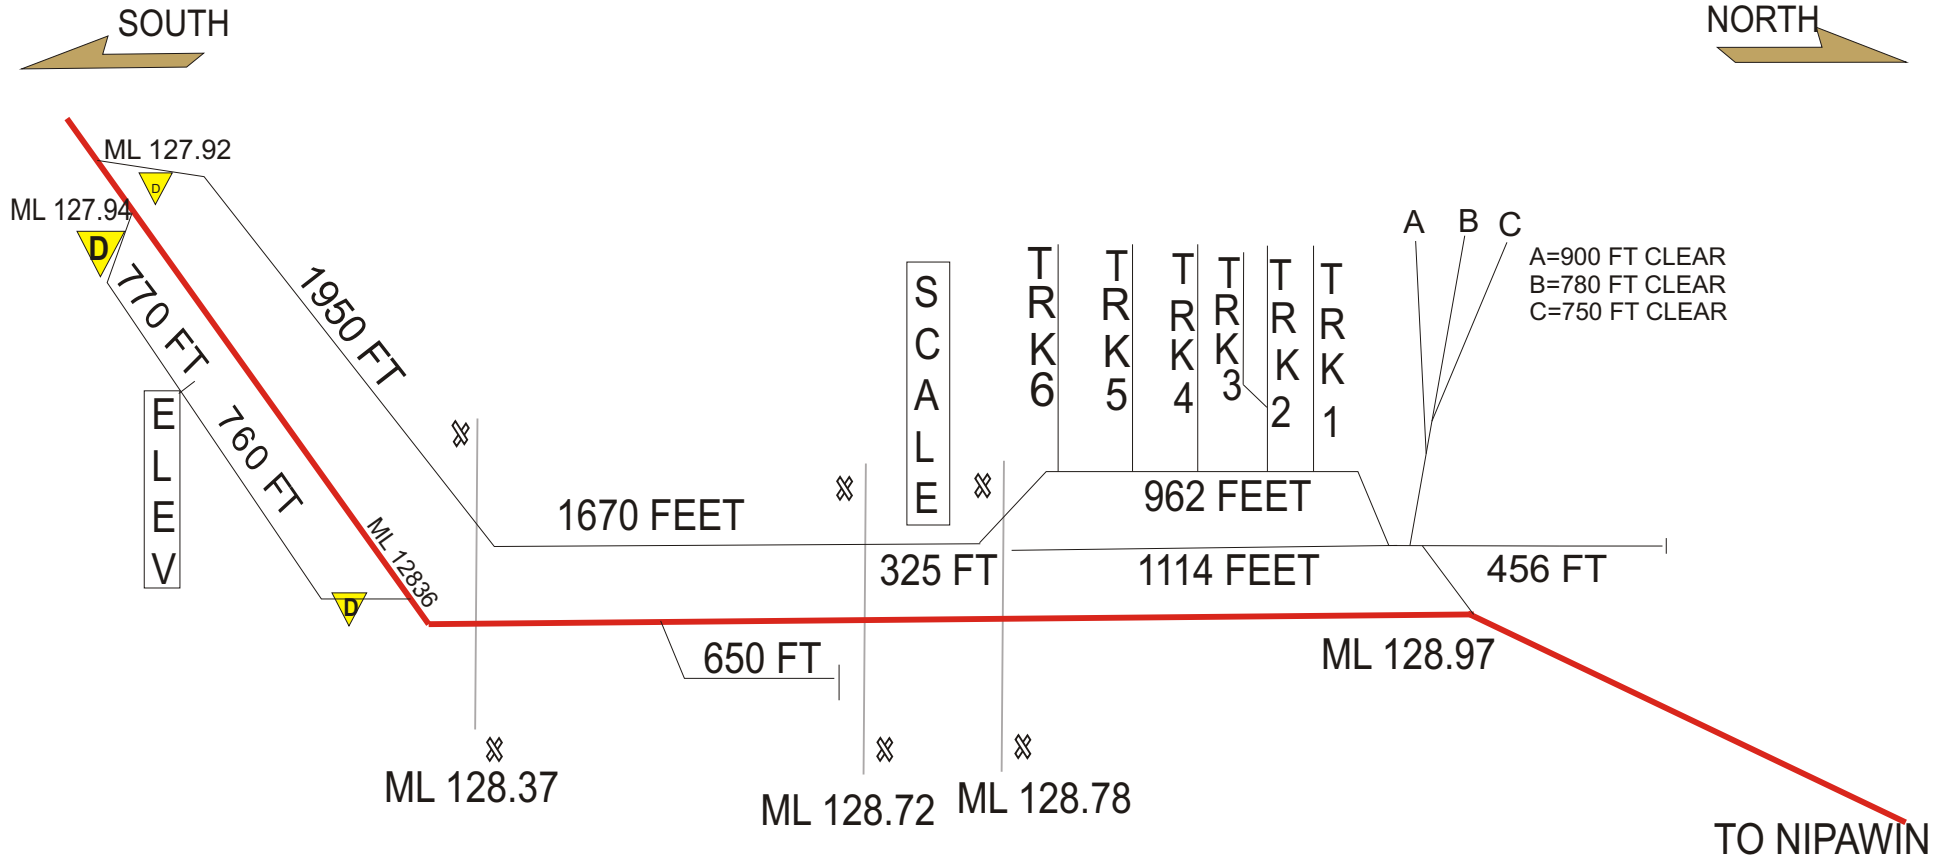

TIS 22

**SASKATCHEWAN
SERVICE AREA
TISDALE SUB**

**CANADIAN
PACIFIC
RAILWAY**

RUNCIMAN 6616

CODETTE 6620

TIS 23

When spotting customer tracks be aware of D-Rails not properly marked TRK 1 THRU 6

NIPAWIN YARD 6625

KEVINGTON 6596