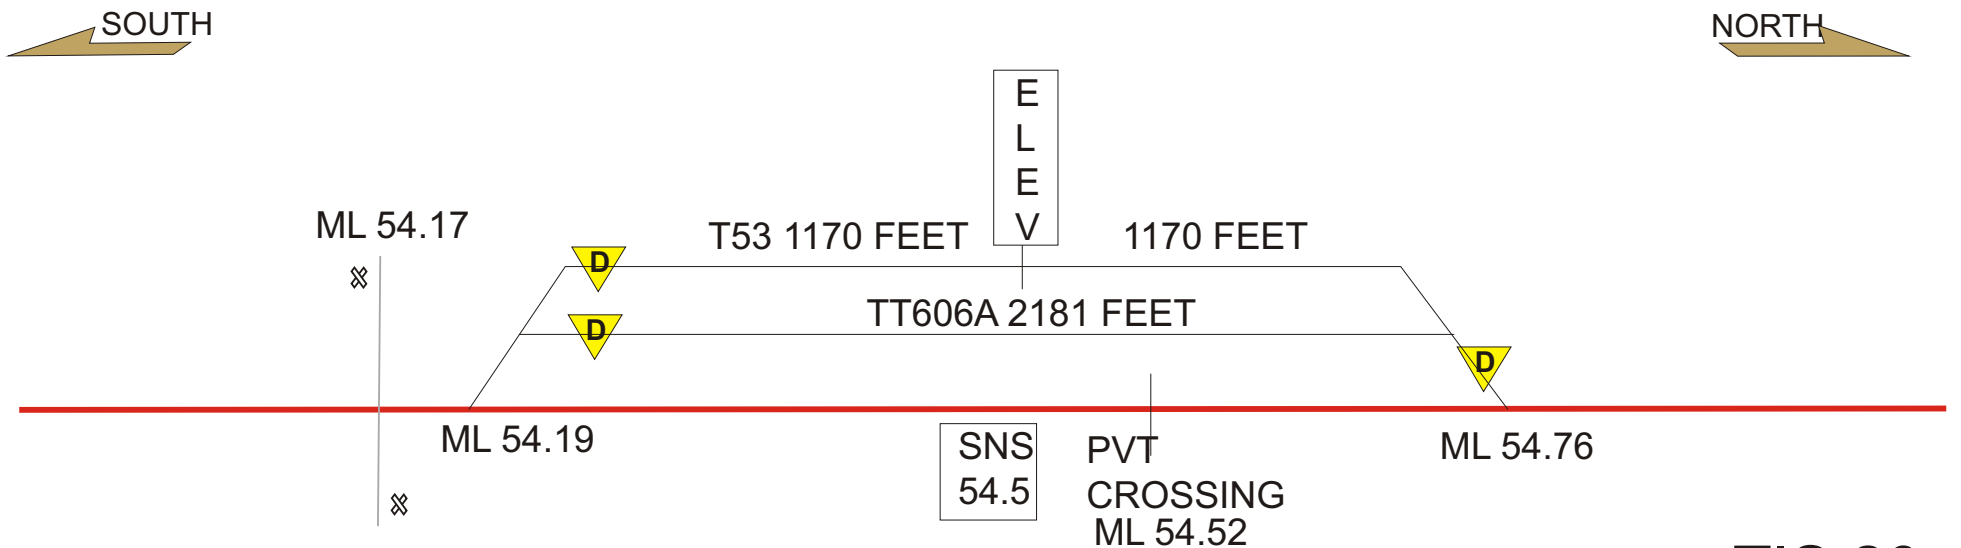

**SASKATCHEWAN
SERVICE AREA
TISDALE SUB**

**CANADIAN
PACIFIC
RAILWAY**

N.E.T.

**C
N**

TIS 18

**SASKATCHEWAN
SERVICE AREA
TISDALE SUB**

**CANADIAN
PACIFIC
RAILWAY**

WADENA 6602

FOSSTON6605

ROSE VALLEY6606

ARCHERWILL 6608

MCKAGUE 6611

**SASKATCHEWAN
SERVICE AREA
TISDALE SUB**

**CANADIAN
PACIFIC
RAILWAY**

LOUIS DREYFUS

TISDALE 6614

KEVINGTON 6596