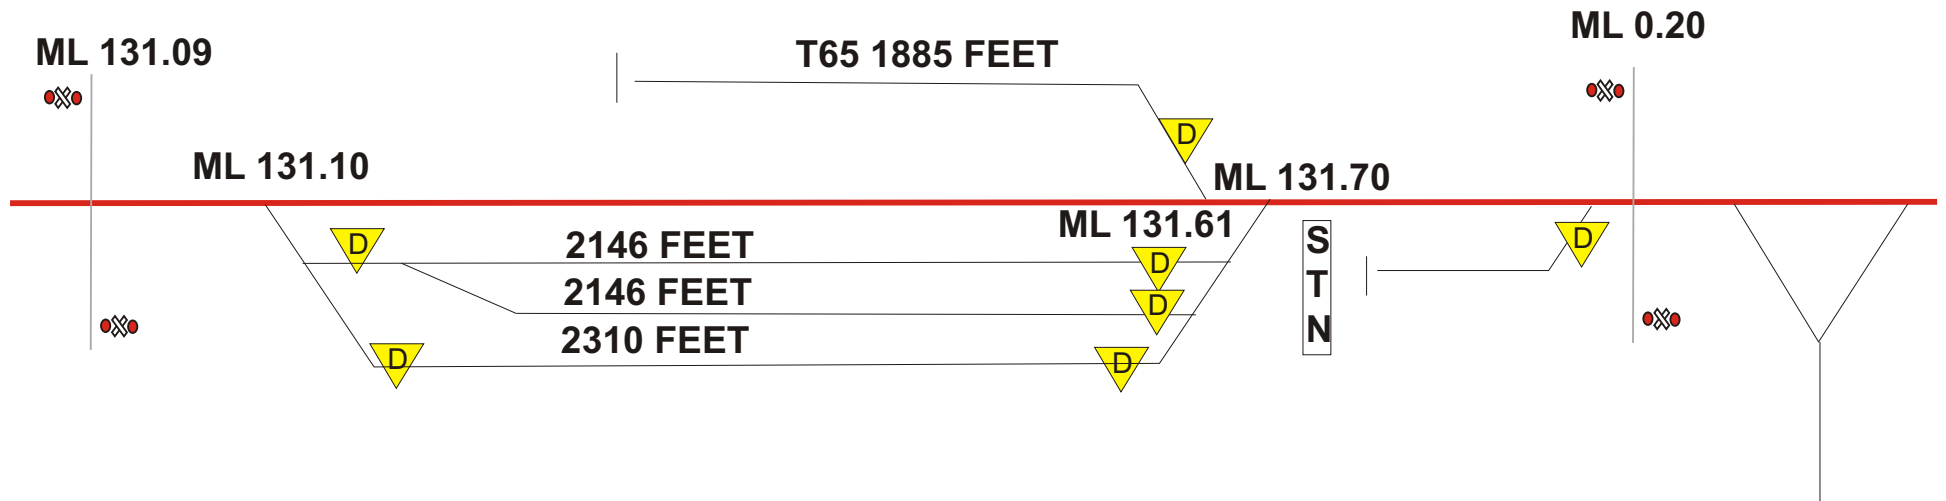

TIS 22

**SASKATCHEWAN
SERVICE AREA
TISDALE SUB**

**CANADIAN
PACIFIC
RAILWAY**

RUNCIMAN 6616

CODETTE 6620

TIS 23

When spotting customer tracks be aware of D-Rails not properly marked TRK 1 THRU 6

NIPAWIN YARD 6625