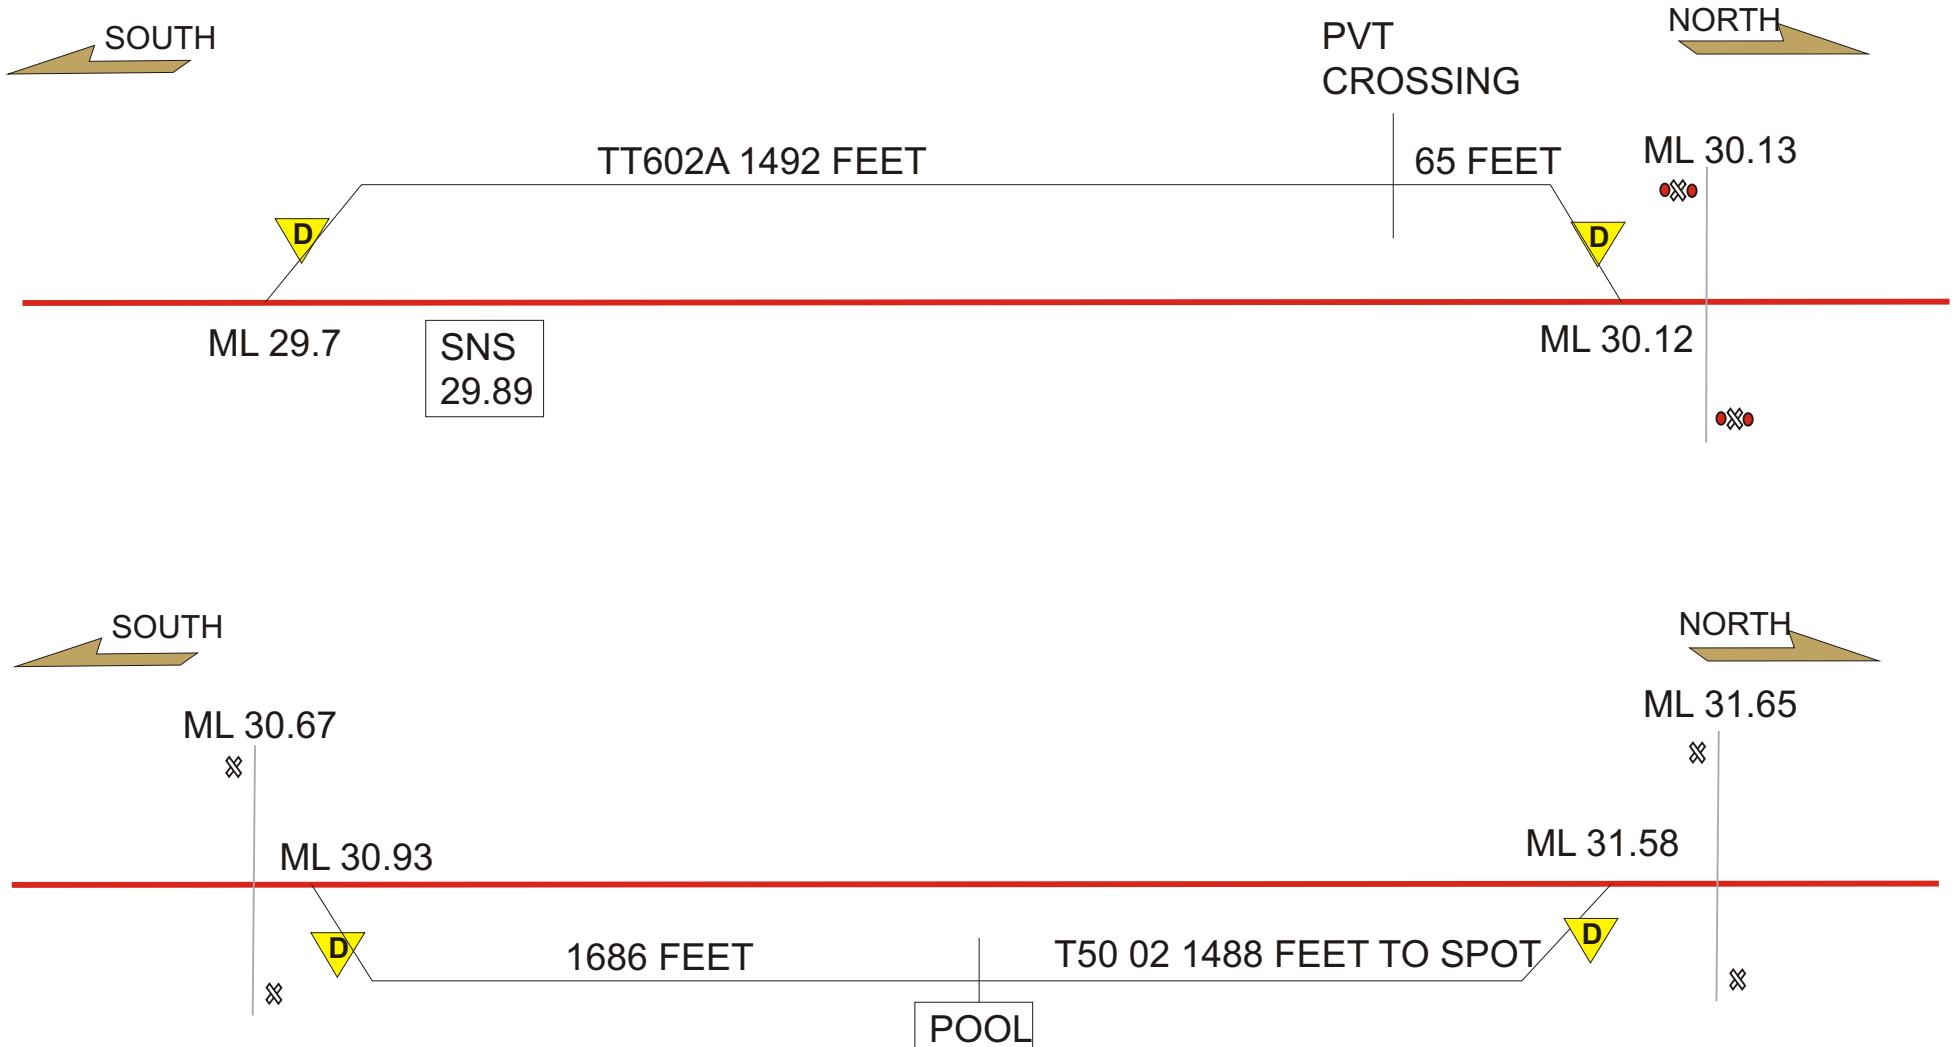

**SASKATCHEWAN
SERVICE AREA
TISDALE SUB**

**CANADIAN
PACIFIC
RAILWAY**

N.E.T.

**C
N**

TIS 18

**SASKATCHEWAN
SERVICE AREA
TISDALE SUB**

**CANADIAN
PACIFIC
RAILWAY**

WADENA 6602

FOSSTON6605

ROSE VALLEY6606

ARCHERWILL 6608

MCKAGUE 6611

**SASKATCHEWAN
SERVICE AREA
TISDALE SUB**

**CANADIAN
PACIFIC
RAILWAY**

LOUIS DREYFUS

TISDALE 6614

TIS 22

**SASKATCHEWAN
SERVICE AREA
TISDALE SUB**

**CANADIAN
PACIFIC
RAILWAY**

RUNCIMAN 6616

CODETTE 6620

TIS 23

When spotting customer tracks be aware of D-Rails not properly marked TRK 1 THRU 6

NIPAWIN YARD 6625

KEVINGTON 6596