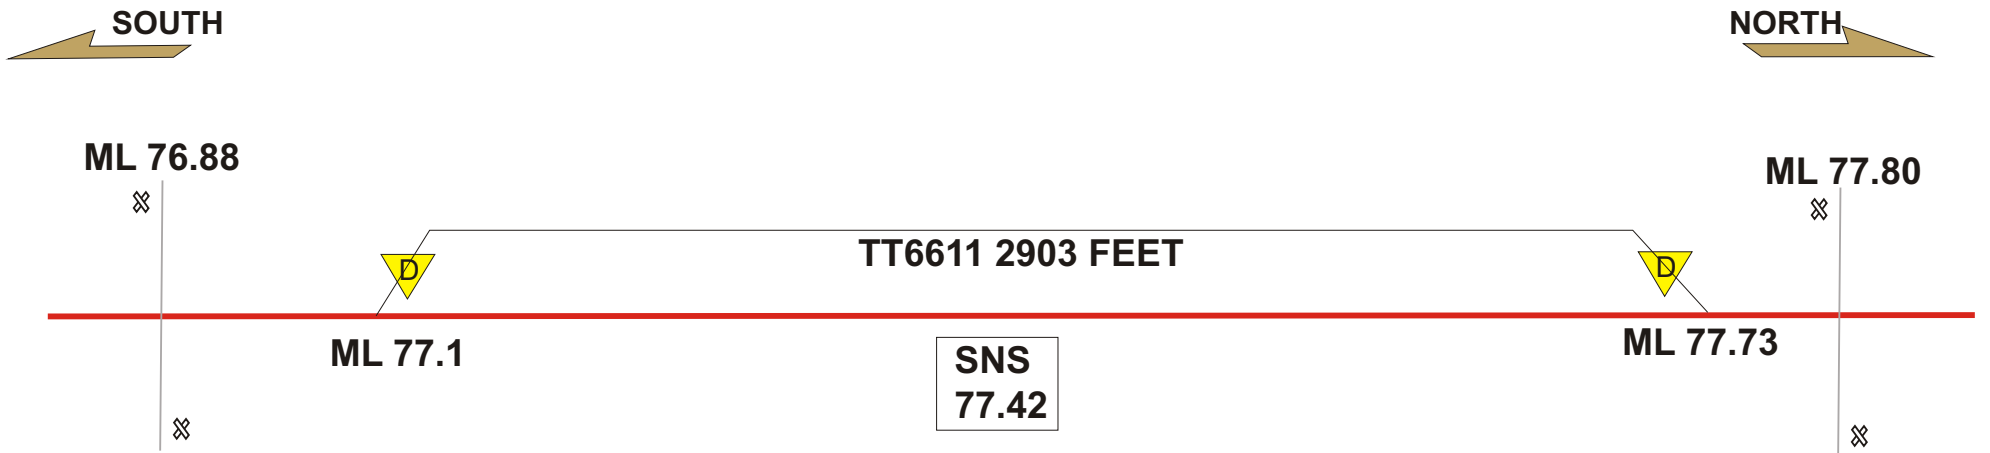

FOSSTON6605

ROSE VALLEY6606

ARCHERWILL 6608

MCKAGUE 6611

**SASKATCHEWAN
SERVICE AREA
TISDALE SUB**

**CANADIAN
PACIFIC
RAILWAY**

LOUIS DREYFUS

TISDALE 6614