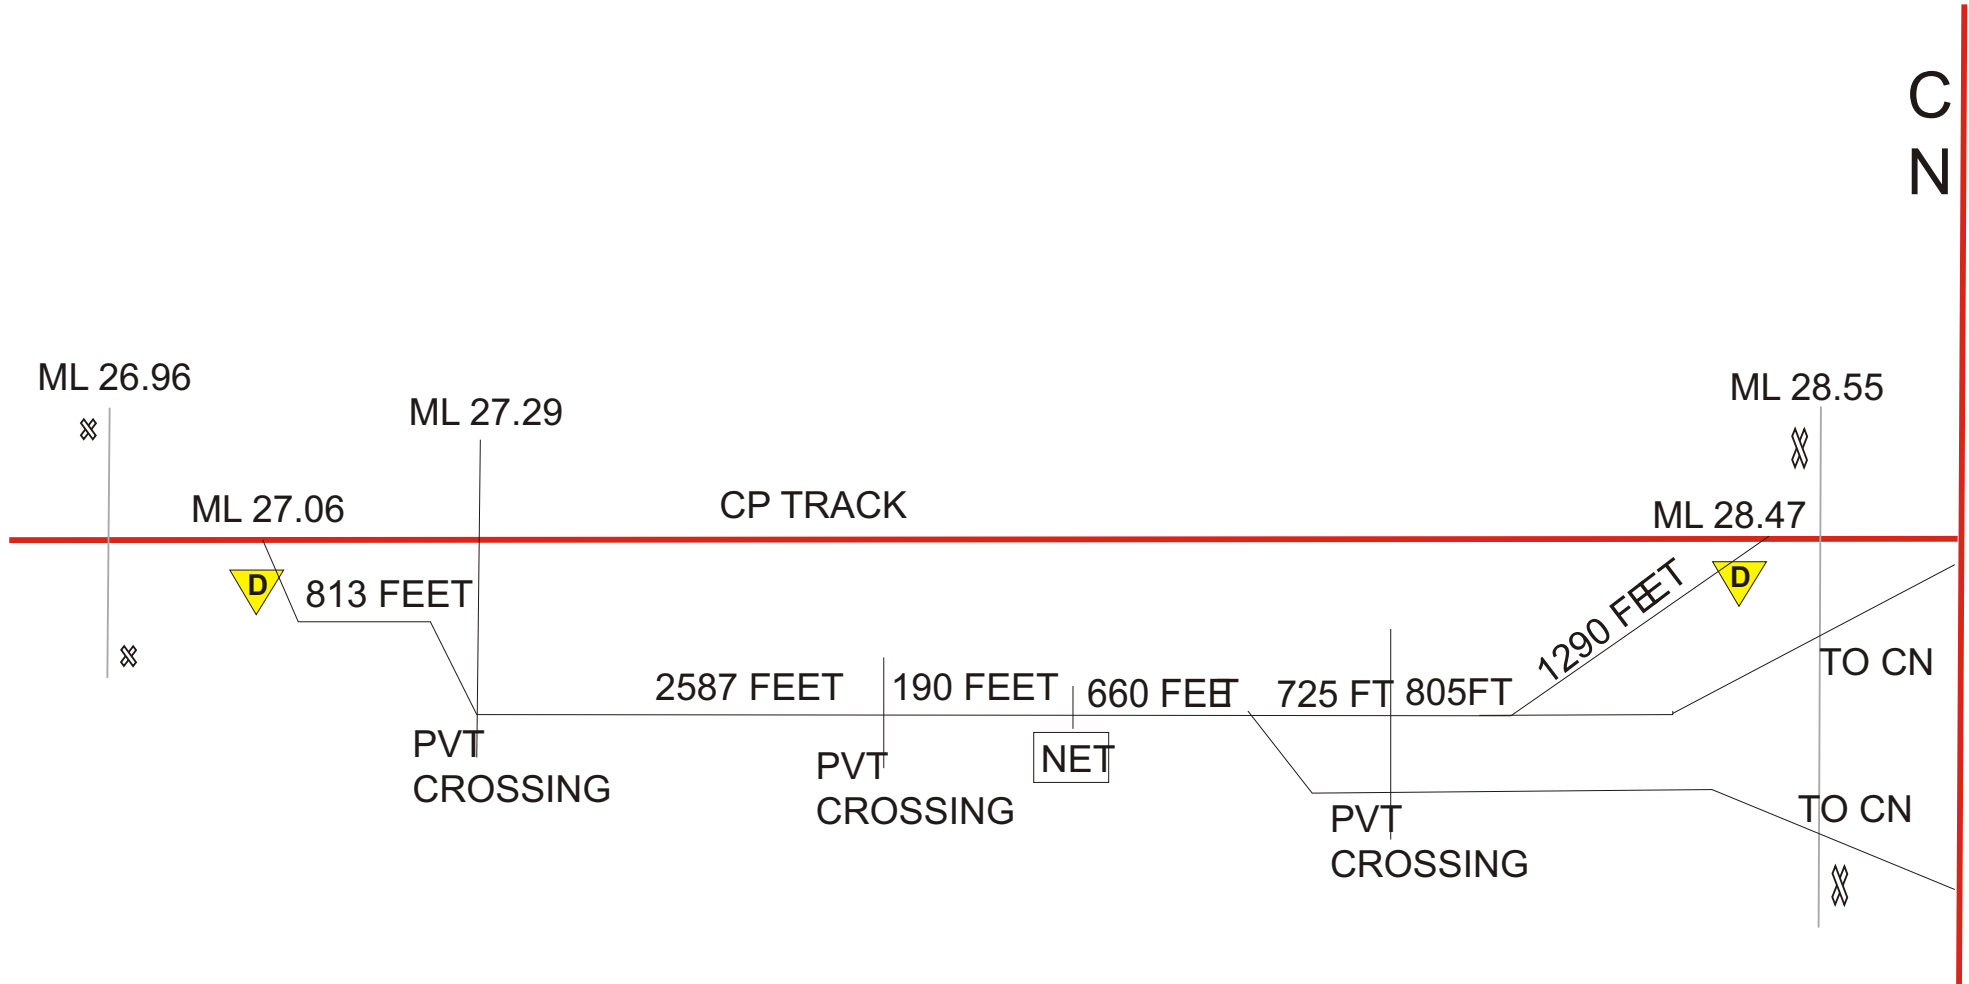

**SASKATCHEWAN
SERVICE AREA
TISDALE SUB**

**CANADIAN
PACIFIC
RAILWAY**

N.E.T.

**C
N**

TIS 18

**SASKATCHEWAN
SERVICE AREA
TISDALE SUB**

**CANADIAN
PACIFIC
RAILWAY**

WADENA 6602

FOSSTON6605

ROSE VALLEY6606

ARCHERWILL 6608

MCKAGUE 6611

**SASKATCHEWAN
SERVICE AREA
TISDALE SUB**

**CANADIAN
PACIFIC
RAILWAY**

LOUIS DREYFUS

TISDALE 6614

TIS 22

**SASKATCHEWAN
SERVICE AREA
TISDALE SUB**

**CANADIAN
PACIFIC
RAILWAY**

RUNCIMAN 6616

CODETTE 6620

TIS 23

When spotting customer tracks be aware of D-Rails not properly marked TRK 1 THRU 6

NIPAWIN YARD 6625

KEVINGTON 6596