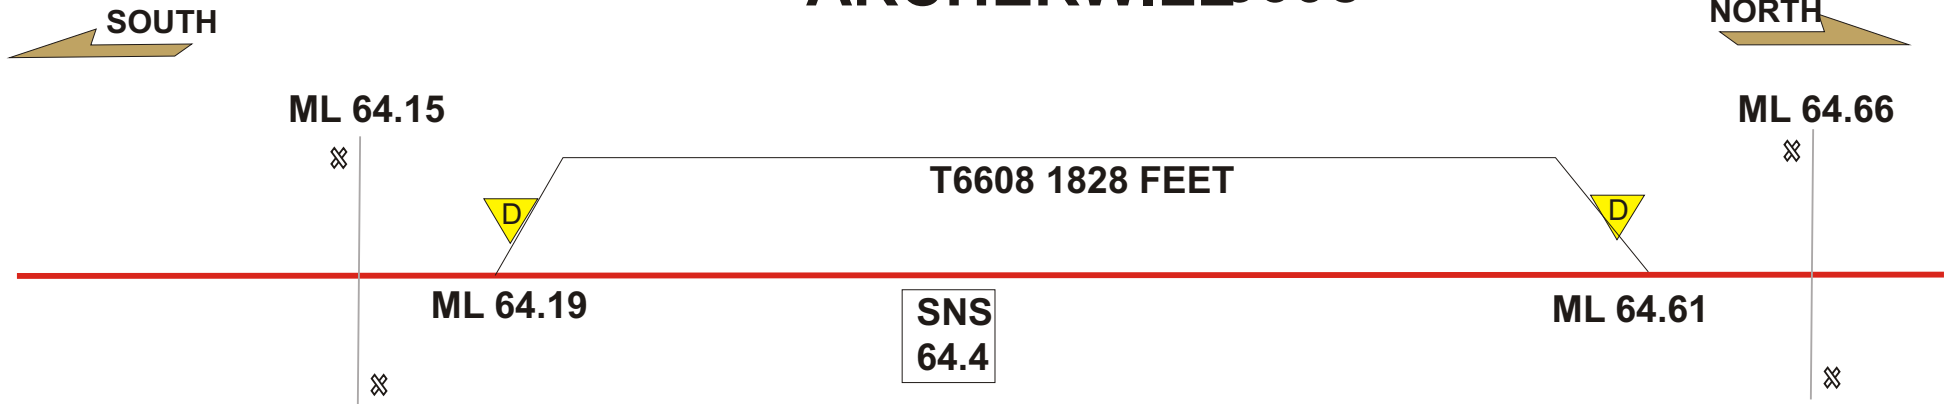

FOSSTON6605

ROSE VALLEY6606

ARCHERWILL 6608

MCKAGUE 6611

**SASKATCHEWAN
SERVICE AREA
TISDALE SUB**

**CANADIAN
PACIFIC
RAILWAY**

LOUIS DREYFUS

TISDALE 6614