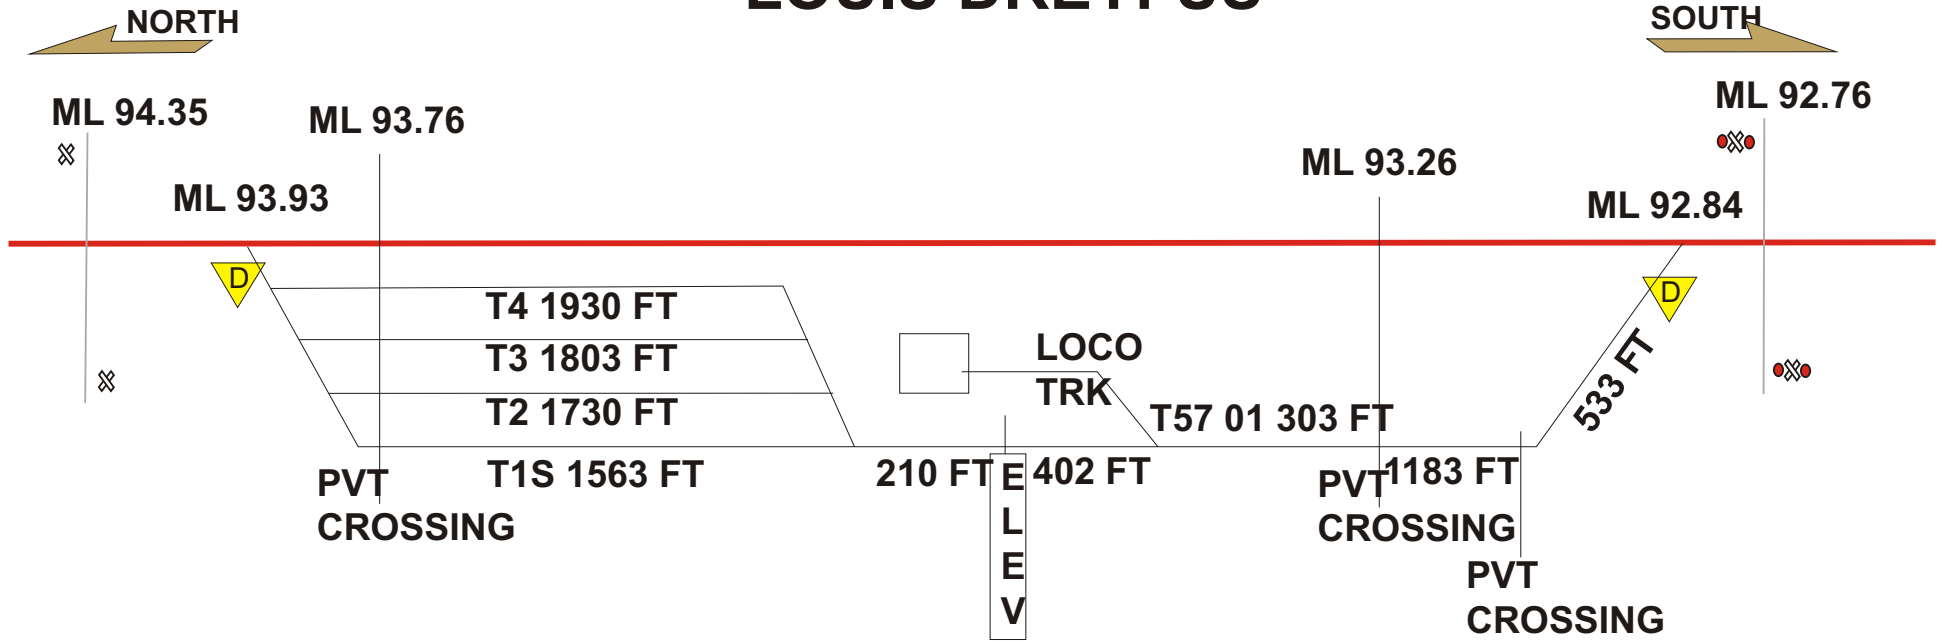

**SASKATCHEWAN
SERVICE AREA
TISDALE SUB**

**CANADIAN
PACIFIC
RAILWAY**

N.E.T.

**C
N**

TIS 18

**SASKATCHEWAN
SERVICE AREA
TISDALE SUB**

**CANADIAN
PACIFIC
RAILWAY**

WADENA 6602

FOSSTON6605

ROSE VALLEY6606

ARCHERWILL 6608

MCKAGUE 6611

**SASKATCHEWAN
SERVICE AREA
TISDALE SUB**

**CANADIAN
PACIFIC
RAILWAY**

LOUIS DREYFUS

TISDALE 6614

TIS 22

**SASKATCHEWAN
SERVICE AREA
TISDALE SUB**

**CANADIAN
PACIFIC
RAILWAY**

RUNCIMAN 6616

CODETTE 6620

TIS 23

When spotting customer tracks be aware of D-Rails not properly marked TRK 1 THRU 6

NIPAWIN YARD 6625

KEVINGTON 6596