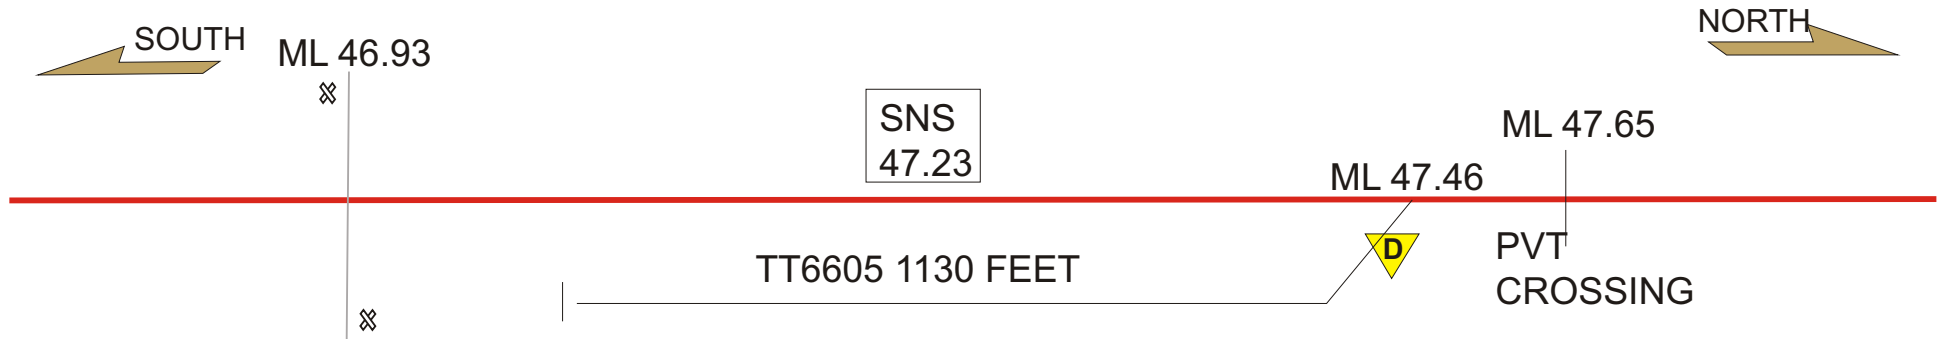

FOSSTON6605