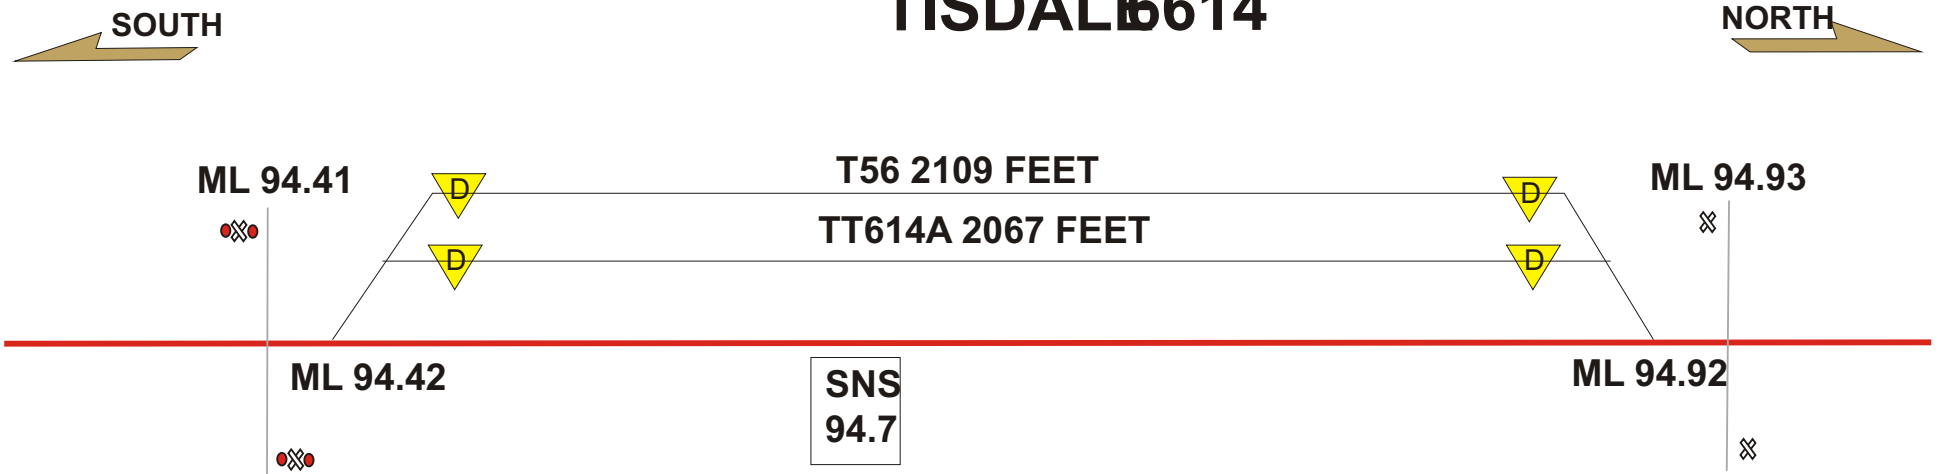

FOSSTON6605

ROSE VALLEY6606

ARCHERWILL 6608

MCKAGUE 6611

**SASKATCHEWAN
SERVICE AREA
TISDALE SUB**

**CANADIAN
PACIFIC
RAILWAY**

LOUIS DREYFUS

TISDALE 6614