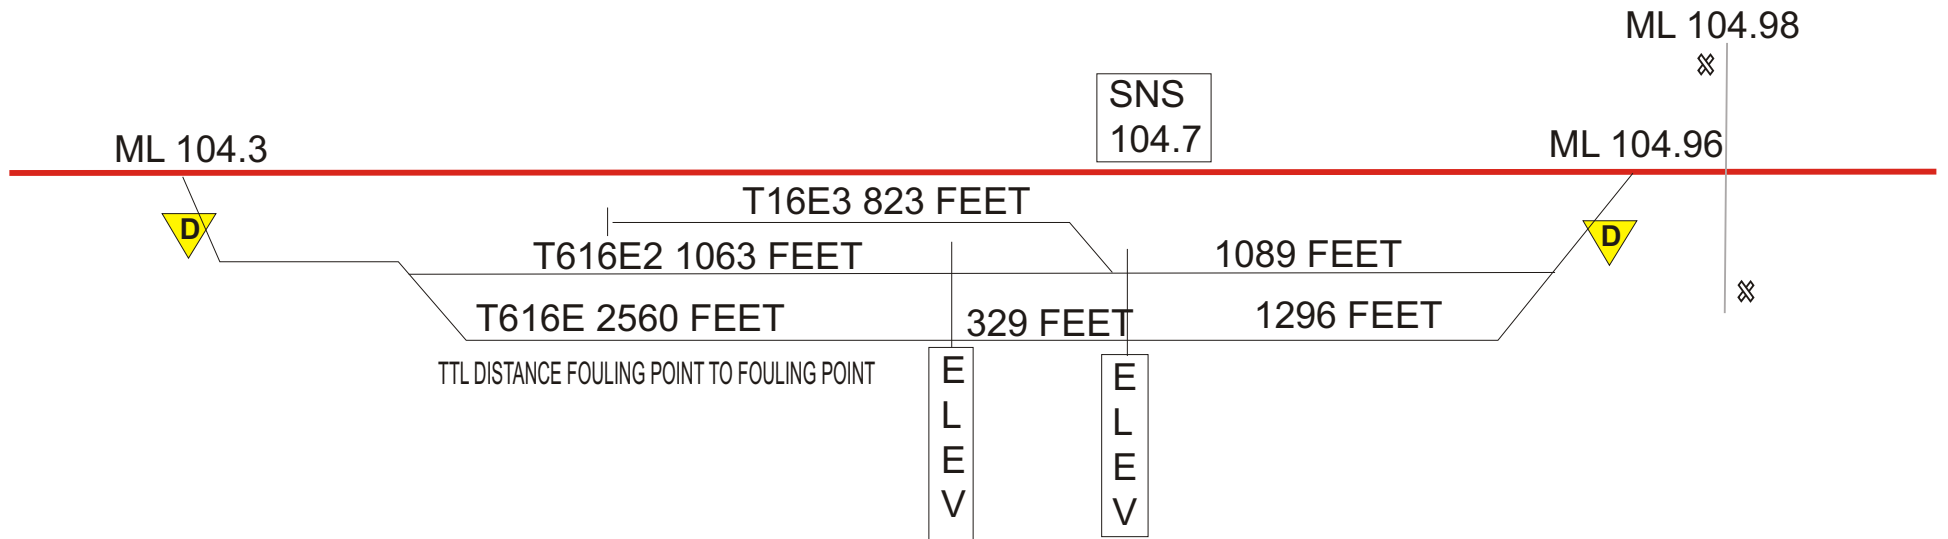

**SASKATCHEWAN
SERVICE AREA
TISDALE SUB**

**CANADIAN
PACIFIC
RAILWAY**

RUNCIMAN 6616