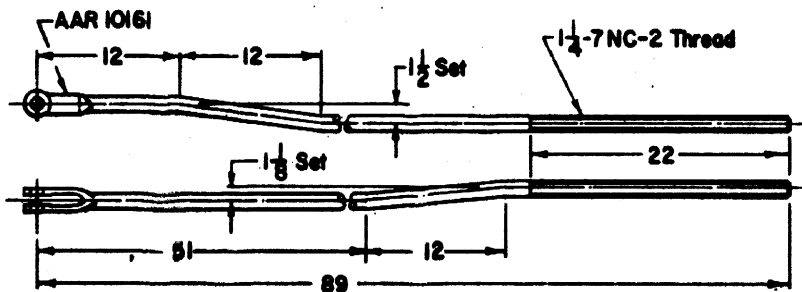

**THROW ROD**

| ROD COMPL. WITH SCREW JAW | ROD ONLY LESS SCREW JAW | L   | A   | C  | D  |
|---------------------------|-------------------------|-----|-----|----|----|
| 8002-171                  | 8002-172                | 92  | 87½ | 6  | 12 |
| 8002-173                  | 8002-174                | 86½ | 82  | 6  | 12 |
| 8002-175                  | 8002-176                | 92  | 87½ | 12 | 24 |
| 8002-177                  | 8002-178                | 86½ | 82  | 12 | 24 |

8002-176  
▪ -177  
▪ -178

8002-181

0 12 24 36

All dimensions given in inches.

SHEET 3

CS-8002-A

STANDARD  
RODS  
FOR SWITCH LAYOUTS

SEP 26, 1977