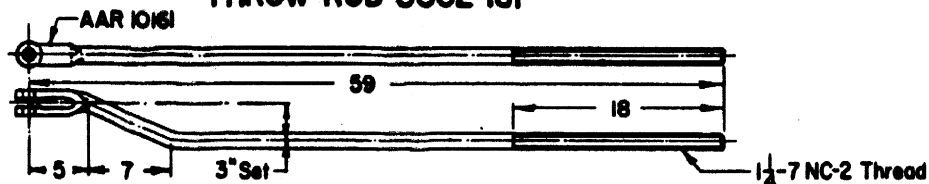

MIDPOINT THROW ROD 8002-19