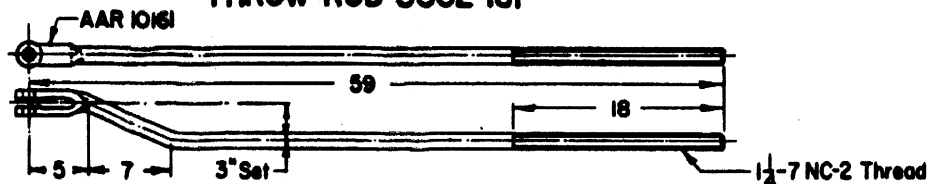

THROW ROD

ROD COMPL. WITH SCREW JAW	ROD ONLY LESS SCREW JAW	L	A	C	D
8002-171	8002-172	92	87½	6	12
8002-173	8002-174	86½	82	6	12
8002-175	8002-176	92	87½	12	24
8002-177	8002-178	86½	82	12	24

THROW ROD 8002-181

8002-176
▪ -177
▪ -178

8002-181

0 12 24 36

All dimensions given in inches.

SHEET 3

CS-8002-A

STANDARD
RODS
FOR SWITCH LAYOUTS

SEP 26, 1977