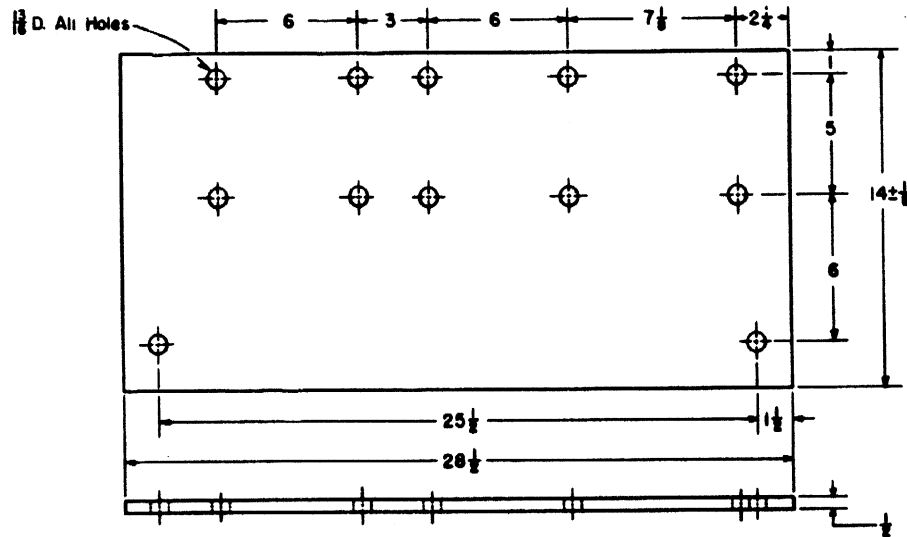

8004-20, ANCHOR PLATE

8004-21, BASE PLATE, Crank Stand.

8004-17, SADDLE PLATE,  
G.R.S. 5F & 5H Machines

SEE NOTES ON SHEET 1

SHEET 3  
CONT'D ON SH 4

**CONRAIL**  **CS-8004-D**

STANDARD  
**BASE PLATES**

BASE PLATES FOR SWITCH LAYOUTS USING GRS  
MODEL 5 & 9 SWITCH MACHINES