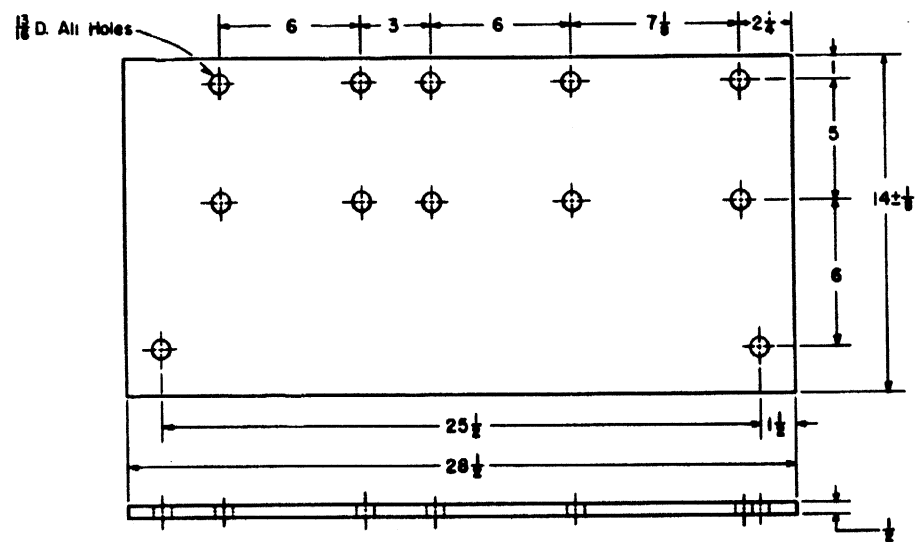

8004-20, ANCHOR PLATE

8004-21, BASE PLATE, Crank Stand.

8004-17, SADDLE PLATE,
G.R.S. 5F & 5H Machines

SEE NOTES ON SHEET 1

SHEET 3
CONT'D ON SH 4

CONRAIL  **CS-8004-D**

STANDARD
BASE PLATES

BASE PLATES FOR SWITCH LAYOUTS USING GRS
MODEL 5 & 9 SWITCH MACHINES