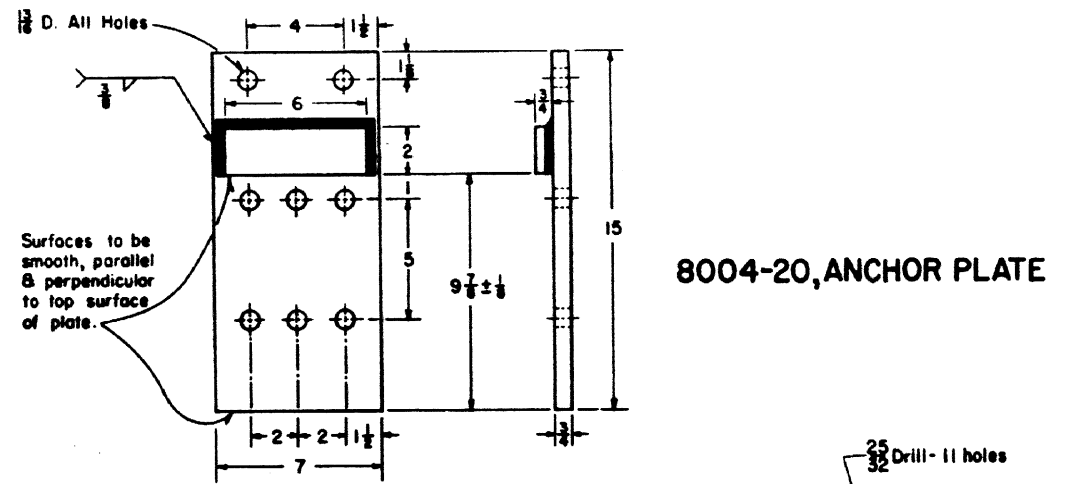

8004-20, ANCHOR PLATE

8004-21, BASE PLATE, Crank Stand.

8004-17, SADDLE PLATE,
G.R.S. 5F & 5H Machines

SEE NOTES ON SHEET 1

SHEET 3
CONT'D ON SH 4

CONRAIL  **CS-8004-D**

STANDARD
BASE PLATES

BASE PLATES FOR SWITCH LAYOUTS USING GRS
MODEL 5 & 9 SWITCH MACHINES