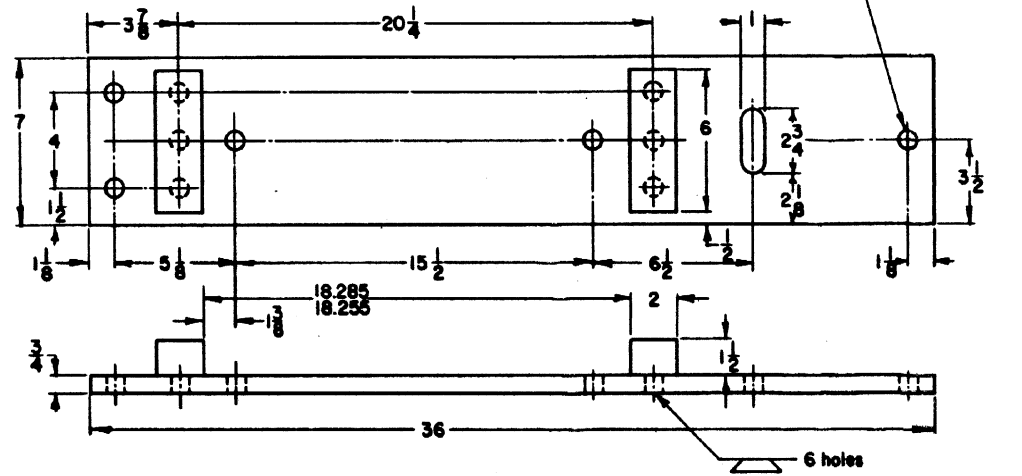

8004-20, ANCHOR PLATE

8004-21, BASE PLATE, Crank Stand.

8004-17, SADDLE PLATE,
G.R.S. 5F & 5H Machines

SEE NOTES ON SHEET 1

SHEET 3
CONT'D ON SH 4

CONRAIL  **CS-8004-D**

STANDARD
BASE PLATES

BASE PLATES FOR SWITCH LAYOUTS USING GRS
MODEL 5 & 9 SWITCH MACHINES