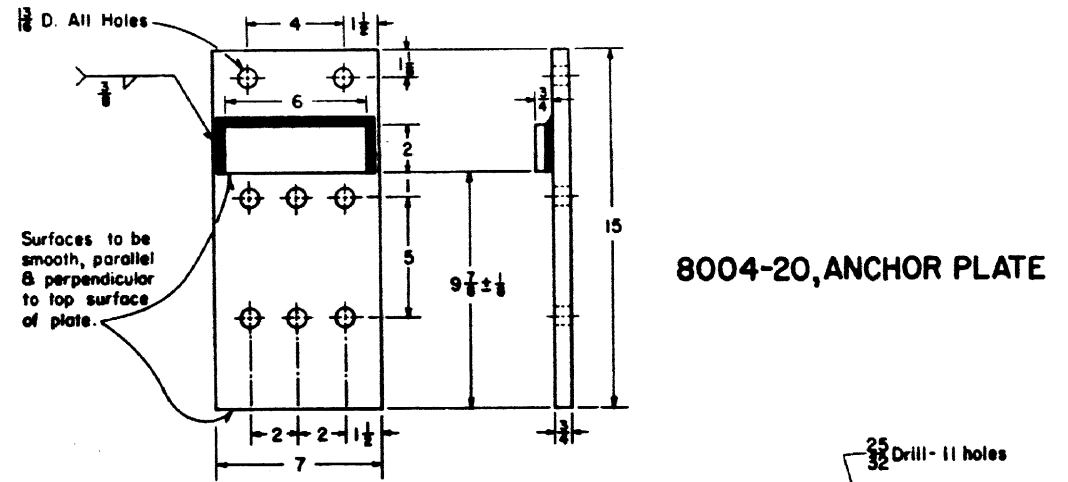

8004-20, ANCHOR PLATE

8004-21, BASE PLATE, Crank Stand.

8004-17, SADDLE PLATE,  
G.R.S. 5F & 5H Machines

SEE NOTES ON SHEET 1

SHEET 3  
CONT'D ON SH 4

**CONRAIL**  **CS-8004-D**

STANDARD  
**BASE PLATES**

BASE PLATES FOR SWITCH LAYOUTS USING GRS  
MODEL 5 & 9 SWITCH MACHINES