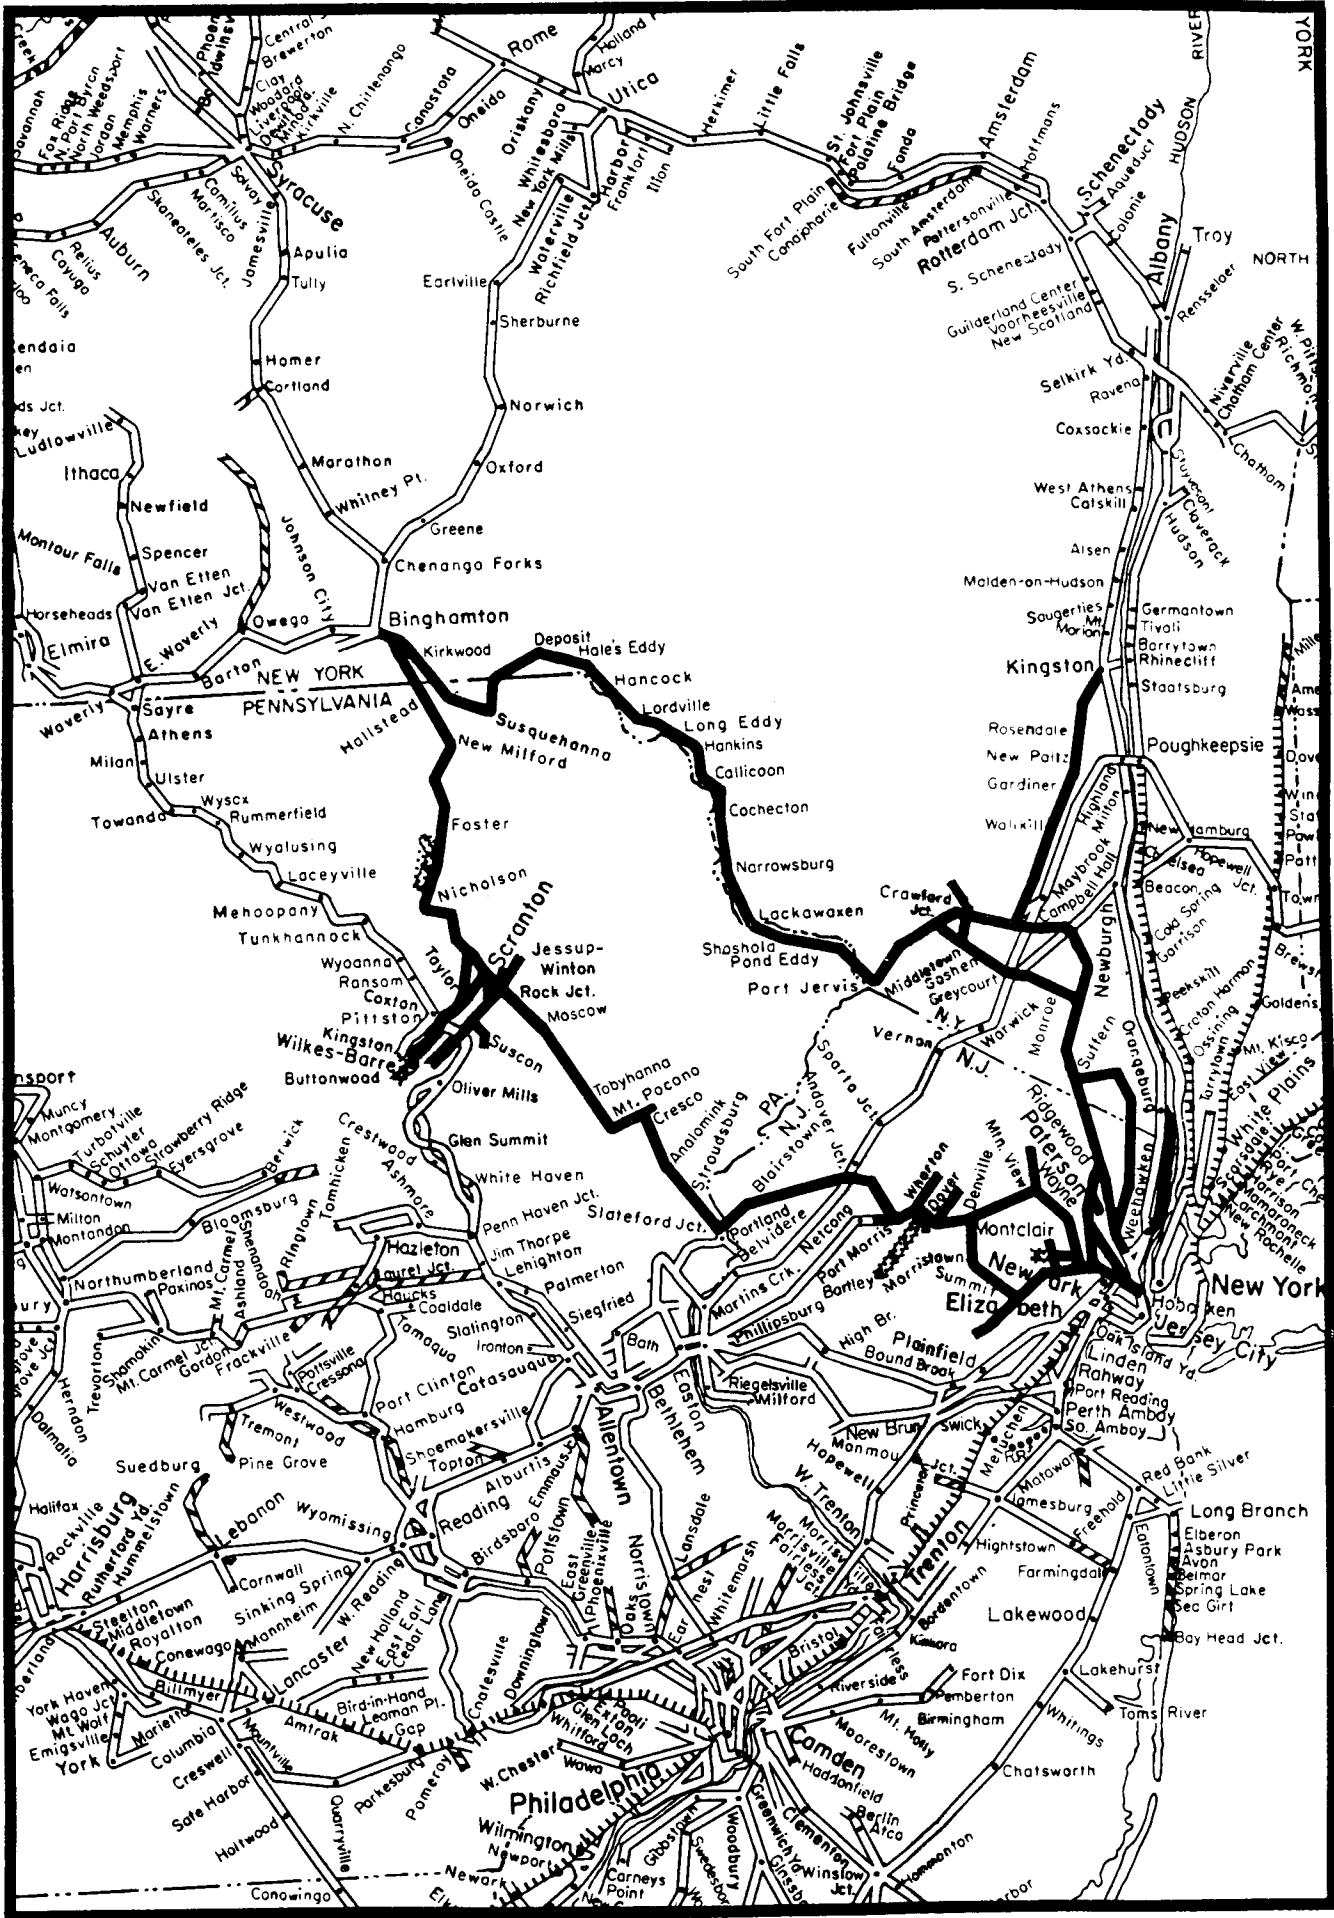

HOBOKEN DIVISION
Atlantic Region