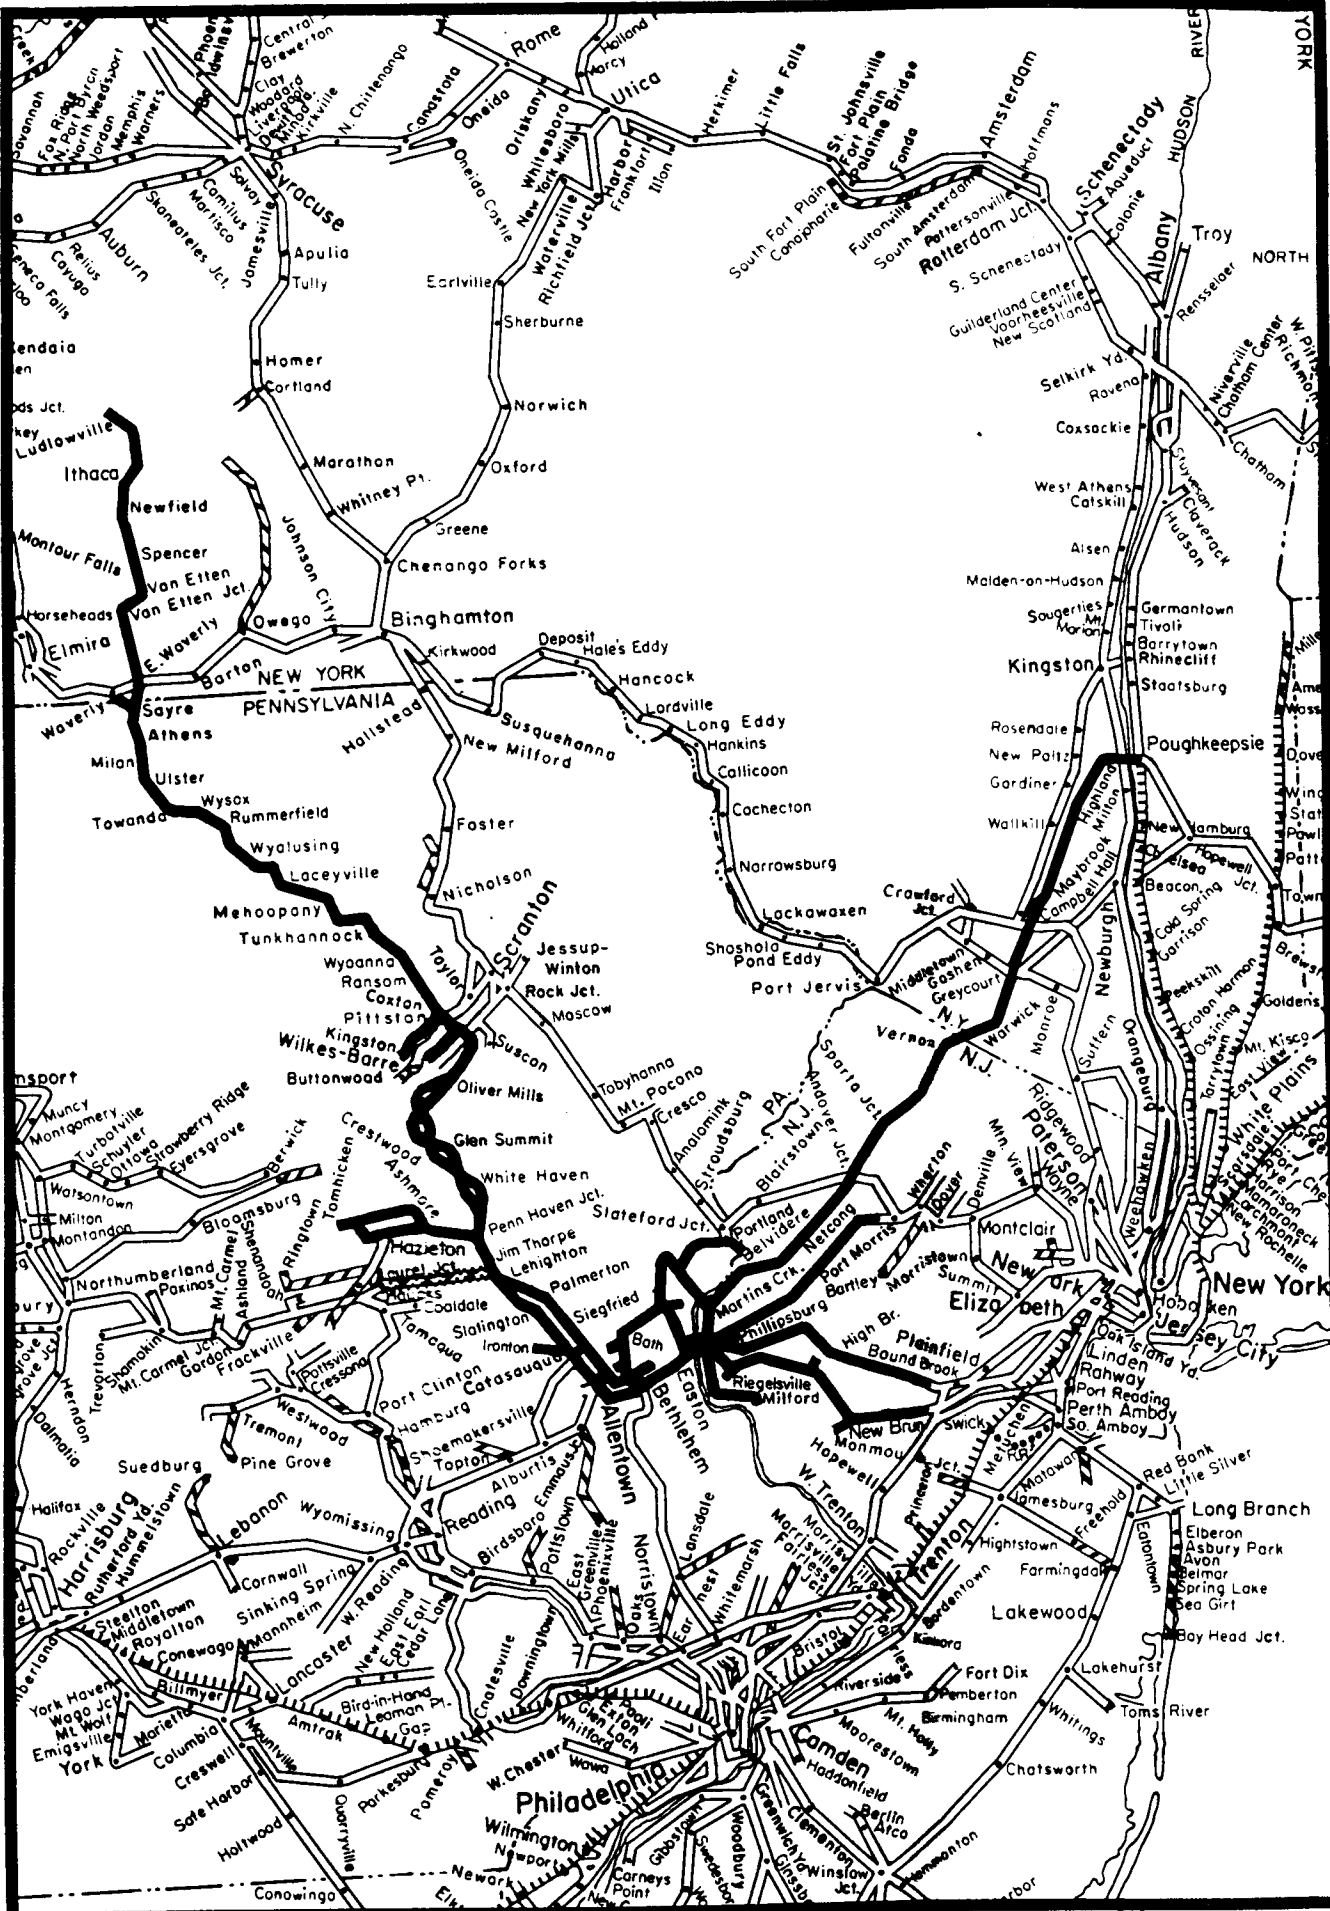

LEHIGH DIVISION
Atlantic Region