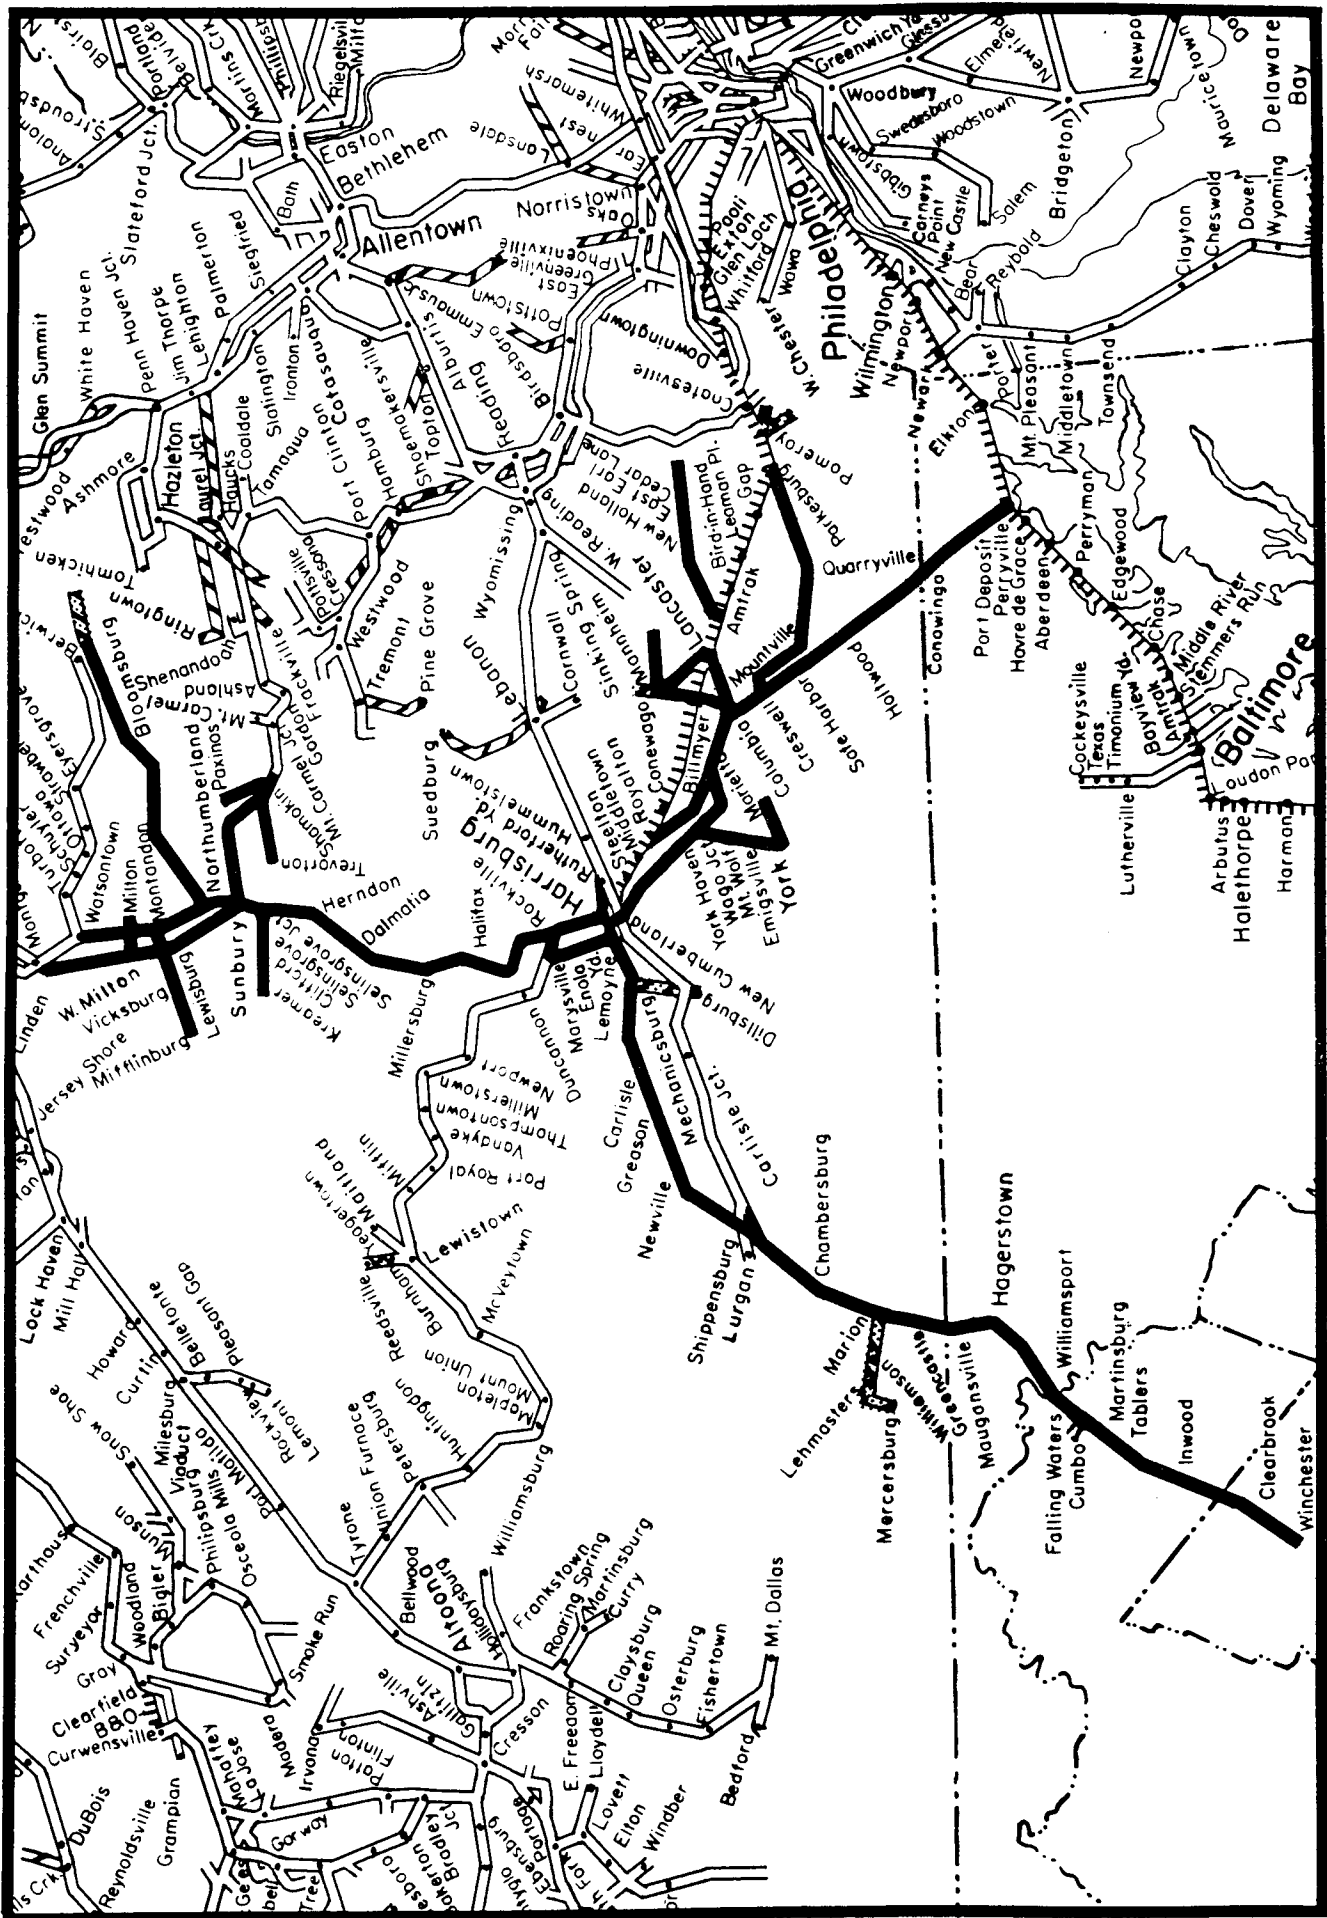

DIVISION MAPS

OPERATIONS

**Office of Chief Engineer, D. & C.
Consolidated Rail Corporation
Philadelphia, Pa.**

March, 1978

MAP INDEX

DIVISION	HEADQUARTERS	REGION	HEADQUARTERS	PAGE
NEW ENGLAND	BOSTON	NORTHEASTERN	NEW HAVEN	1
MOHAWK-HUDSON	UTICA	NORTHEASTERN	NEW HAVEN	2
BUFFALO	BUFFALO	NORTHEASTERN	NEW HAVEN	3
-	-	METROPOLITAN	NEW YORK	4
NEW JERSEY	ELIZABETHPORT	ATLANTIC	NEWARK	5
LEHIGH	BETHLEHEM	ATLANTIC	NEWARK	6
HOBOKEN	HOBOKEN	ATLANTIC	NEWARK	7
SUSQUEHANNA	HORNELL, N.Y.	ATLANTIC	NEWARK	8
PHILADELPHIA	PHILADELPHIA	EASTERN	PHILADELPHIA	9
PHILADELPHIA ZONE C	BALTIMORE	EASTERN	PHILADELPHIA	10
READING	READING	EASTERN	PHILADELPHIA	11
HARRISBURG	HARRISBURG	EASTERN	PHILADELPHIA	12
ALLEGHENY	ALTOONA	CENTRAL	PITTSBURGH	13
PITTSBURGH	PITTSBURGH	CENTRAL	PITTSBURGH	14
YOUNGSTOWN	YOUNGSTOWN	CENTRAL	PITTSBURGH	15
CANADA	ST. THOMAS	NORTHERN	DETROIT	16
DETROIT	DETROIT	NORTHERN	DETROIT	17
MICHIGAN	JACKSON	NORTHERN	DETROIT	18
COLUMBUS	COLUMBUS	SOUTHERN	INDIANAPOLIS	19
CINCINNATI	CINCINNATI	SOUTHERN	INDIANAPOLIS	20
SOUTHWEST	INDIANAPOLIS	SOUTHERN	INDIANAPOLIS	21
(1 of 2)				
SOUTHWEST	INDIANAPOLIS	SOUTHERN	INDIANAPOLIS	22
(2 of 2)				
CLEVELAND	CLEVELAND	WESTERN	CHICAGO	23
TOLEDO	TOLEDO	WESTERN	CHICAGO	24
FT. WAYNE	FT. WAYNE	WESTERN	CHICAGO	25
CHICAGO	CHICAGO	WESTERN	CHICAGO	26

LEGEND

	CONRAIL LINES WITHIN DIVISION
	OTHER CONRAIL LINES
	LIGHT DENSITY LINES WITHIN DIVISION
	OTHER LIGHT DENSITY LINES
	TRACKAGE RIGHTS
	SUBSIDIARY LINES

NEW ENGLAND DIVISION
Northeastern Region

MOHAWK-HUDSON DIVISION
Northeastern Region

NEW JERSEY DIVISION
Atlantic Region

LEHIGH DIVISION
Atlantic Region

HOBOKEN DIVISION
Atlantic Region

SUSQUEHANNA DIVISION
Atlantic Region

PHILADELPHIA DIVISION - ZONE C
Eastern Region

READING DIVISION
Eastern Region

HARRISBURG DIVISION
Eastern Region

ALLEGHENY DIVISION
Central Region

PITTSBURGH DIVISION
Central Region

YOUNGSTOWN DIVISION
Central Region

CANADA DIVISION
Northern Region

**DETROIT DIVISION
Northern Region**