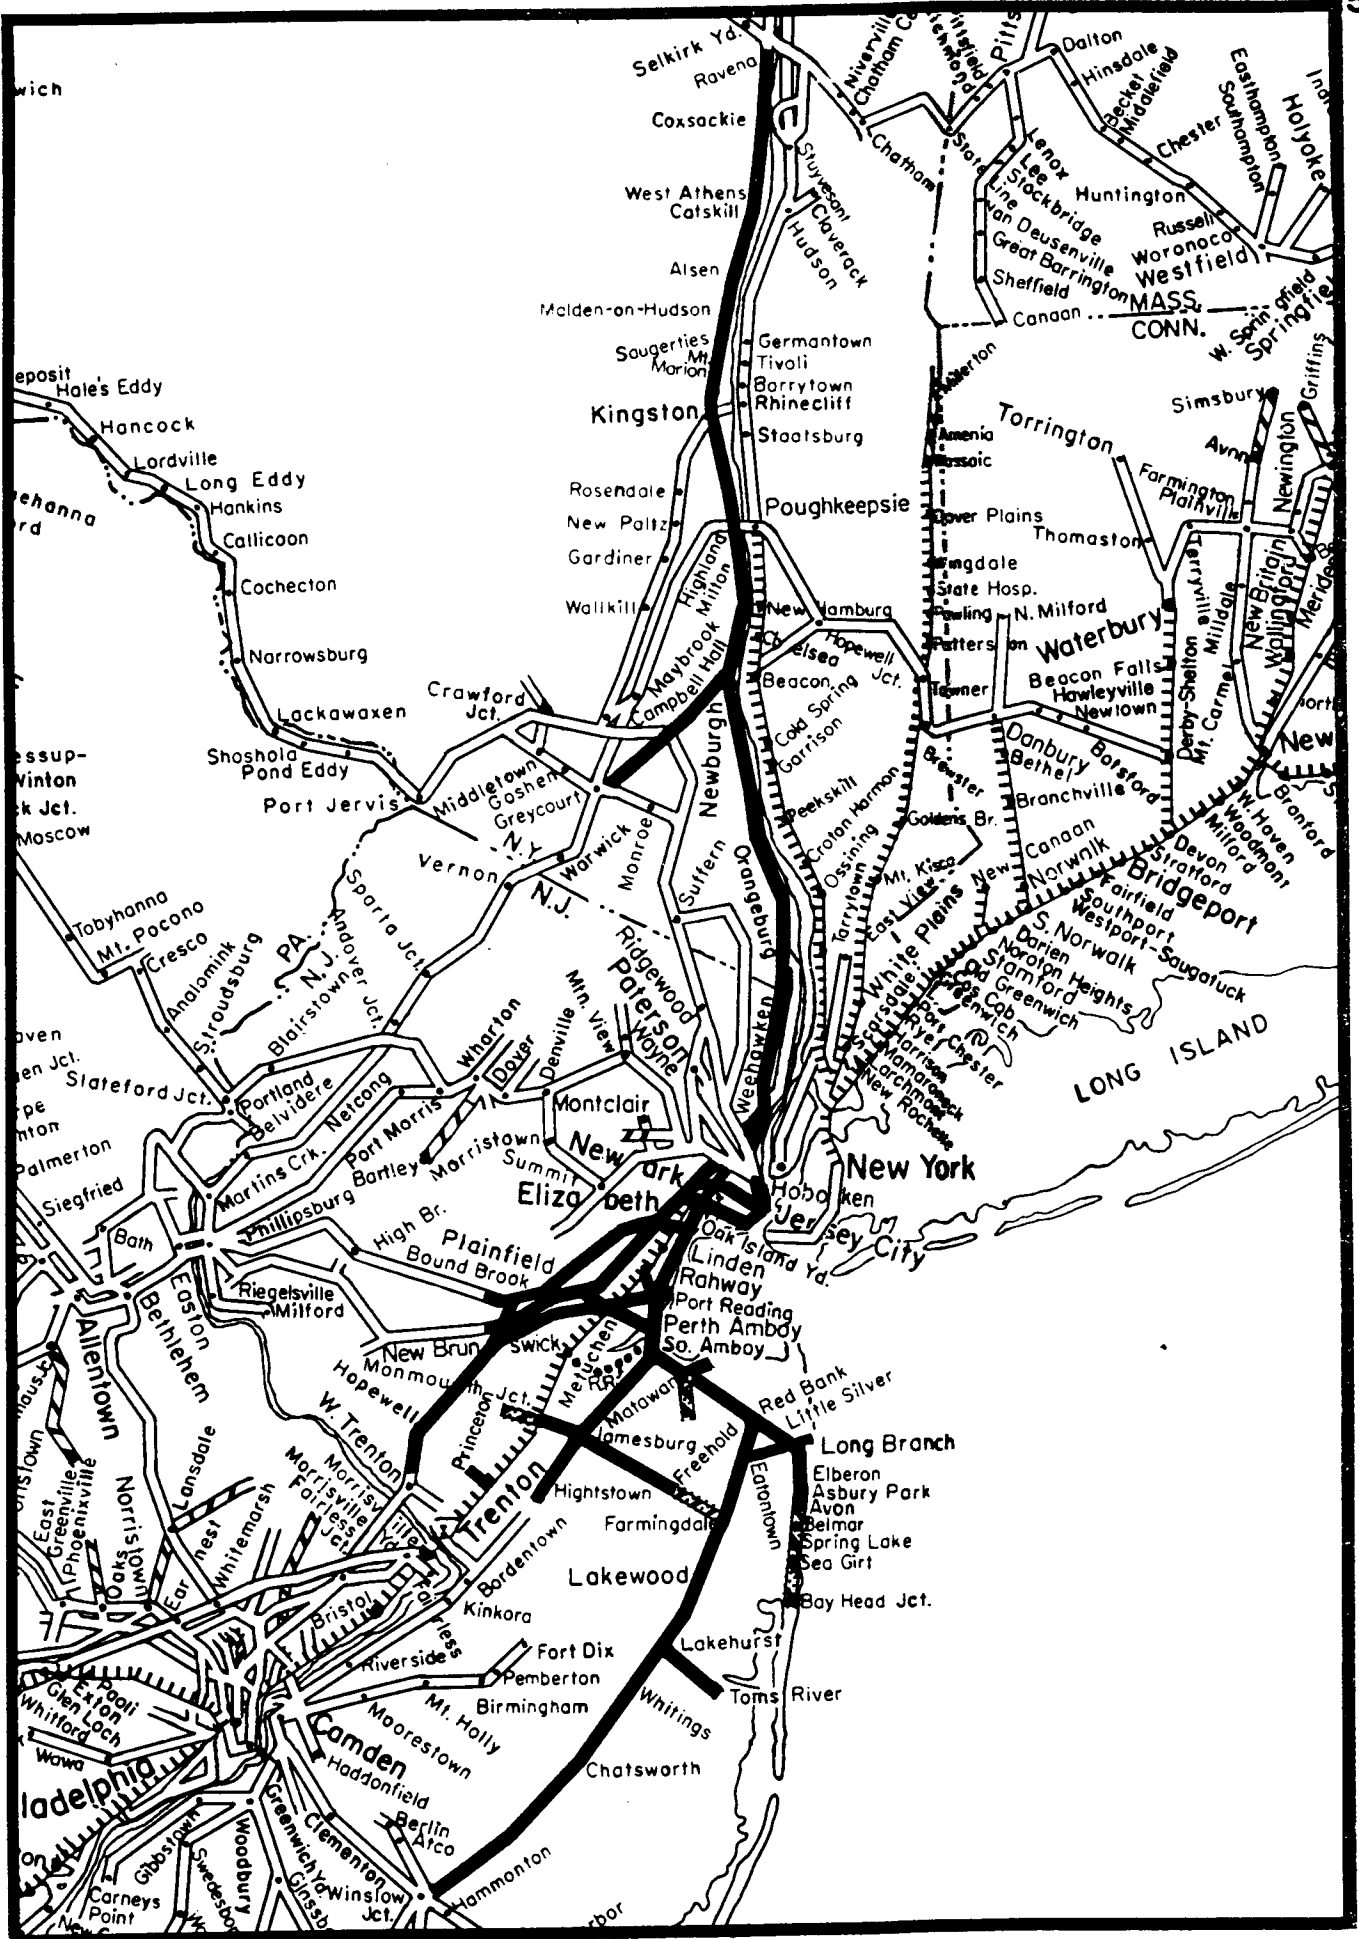

DIVISION MAPS

OPERATIONS

**Office of Chief Engineer, D. & C.
Consolidated Rail Corporation
Philadelphia, Pa.**

March, 1978

MAP INDEX

DIVISION	HEADQUARTERS	REGION	HEADQUARTERS	PAGE
NEW ENGLAND	BOSTON	NORTHEASTERN	NEW HAVEN	1
MOHAWK-HUDSON	UTICA	NORTHEASTERN	NEW HAVEN	2
BUFFALO	BUFFALO	NORTHEASTERN	NEW HAVEN	3
-	-	METROPOLITAN	NEW YORK	4
NEW JERSEY	ELIZABETHPORT	ATLANTIC	NEWARK	5
LEHIGH	BETHLEHEM	ATLANTIC	NEWARK	6
HOBOKEN	HOBOKEN	ATLANTIC	NEWARK	7
SUSQUEHANNA	HORNELL, N.Y.	ATLANTIC	NEWARK	8
PHILADELPHIA	PHILADELPHIA	EASTERN	PHILADELPHIA	9
PHILADELPHIA ZONE C	BALTIMORE	EASTERN	PHILADELPHIA	10
READING	READING	EASTERN	PHILADELPHIA	11
HARRISBURG	HARRISBURG	EASTERN	PHILADELPHIA	12
ALLEGHENY	ALTOONA	CENTRAL	PITTSBURGH	13
PITTSBURGH	PITTSBURGH	CENTRAL	PITTSBURGH	14
YOUNGSTOWN	YOUNGSTOWN	CENTRAL	PITTSBURGH	15
CANADA	ST. THOMAS	NORTHERN	DETROIT	16
DETROIT	DETROIT	NORTHERN	DETROIT	17
MICHIGAN	JACKSON	NORTHERN	DETROIT	18
COLUMBUS	COLUMBUS	SOUTHERN	INDIANAPOLIS	19
CINCINNATI	CINCINNATI	SOUTHERN	INDIANAPOLIS	20
SOUTHWEST	INDIANAPOLIS	SOUTHERN	INDIANAPOLIS	21
(1 of 2)				
SOUTHWEST	INDIANAPOLIS	SOUTHERN	INDIANAPOLIS	22
(2 of 2)				
CLEVELAND	CLEVELAND	WESTERN	CHICAGO	23
TOLEDO	TOLEDO	WESTERN	CHICAGO	24
FT. WAYNE	FT. WAYNE	WESTERN	CHICAGO	25
CHICAGO	CHICAGO	WESTERN	CHICAGO	26

LEGEND

	CONRAIL LINES WITHIN DIVISION
	OTHER CONRAIL LINES
	LIGHT DENSITY LINES WITHIN DIVISION
	OTHER LIGHT DENSITY LINES
	TRACKAGE RIGHTS
	SUBSIDIARY LINES

NEW ENGLAND DIVISION
Northeastern Region

MOHAWK-HUDSON DIVISION
Northeastern Region

NEW JERSEY DIVISION
Atlantic Region

LEHIGH DIVISION
Atlantic Region

HOBOKEN DIVISION
Atlantic Region

SUSQUEHANNA DIVISION
Atlantic Region

PHILADELPHIA DIVISION - ZONE C
Eastern Region

READING DIVISION
Eastern Region

HARRISBURG DIVISION
Eastern Region

ALLEGHENY DIVISION
Central Region

PITTSBURGH DIVISION
Central Region

YOUNGSTOWN DIVISION
Central Region

CANADA DIVISION
Northern Region

**DETROIT DIVISION
Northern Region**