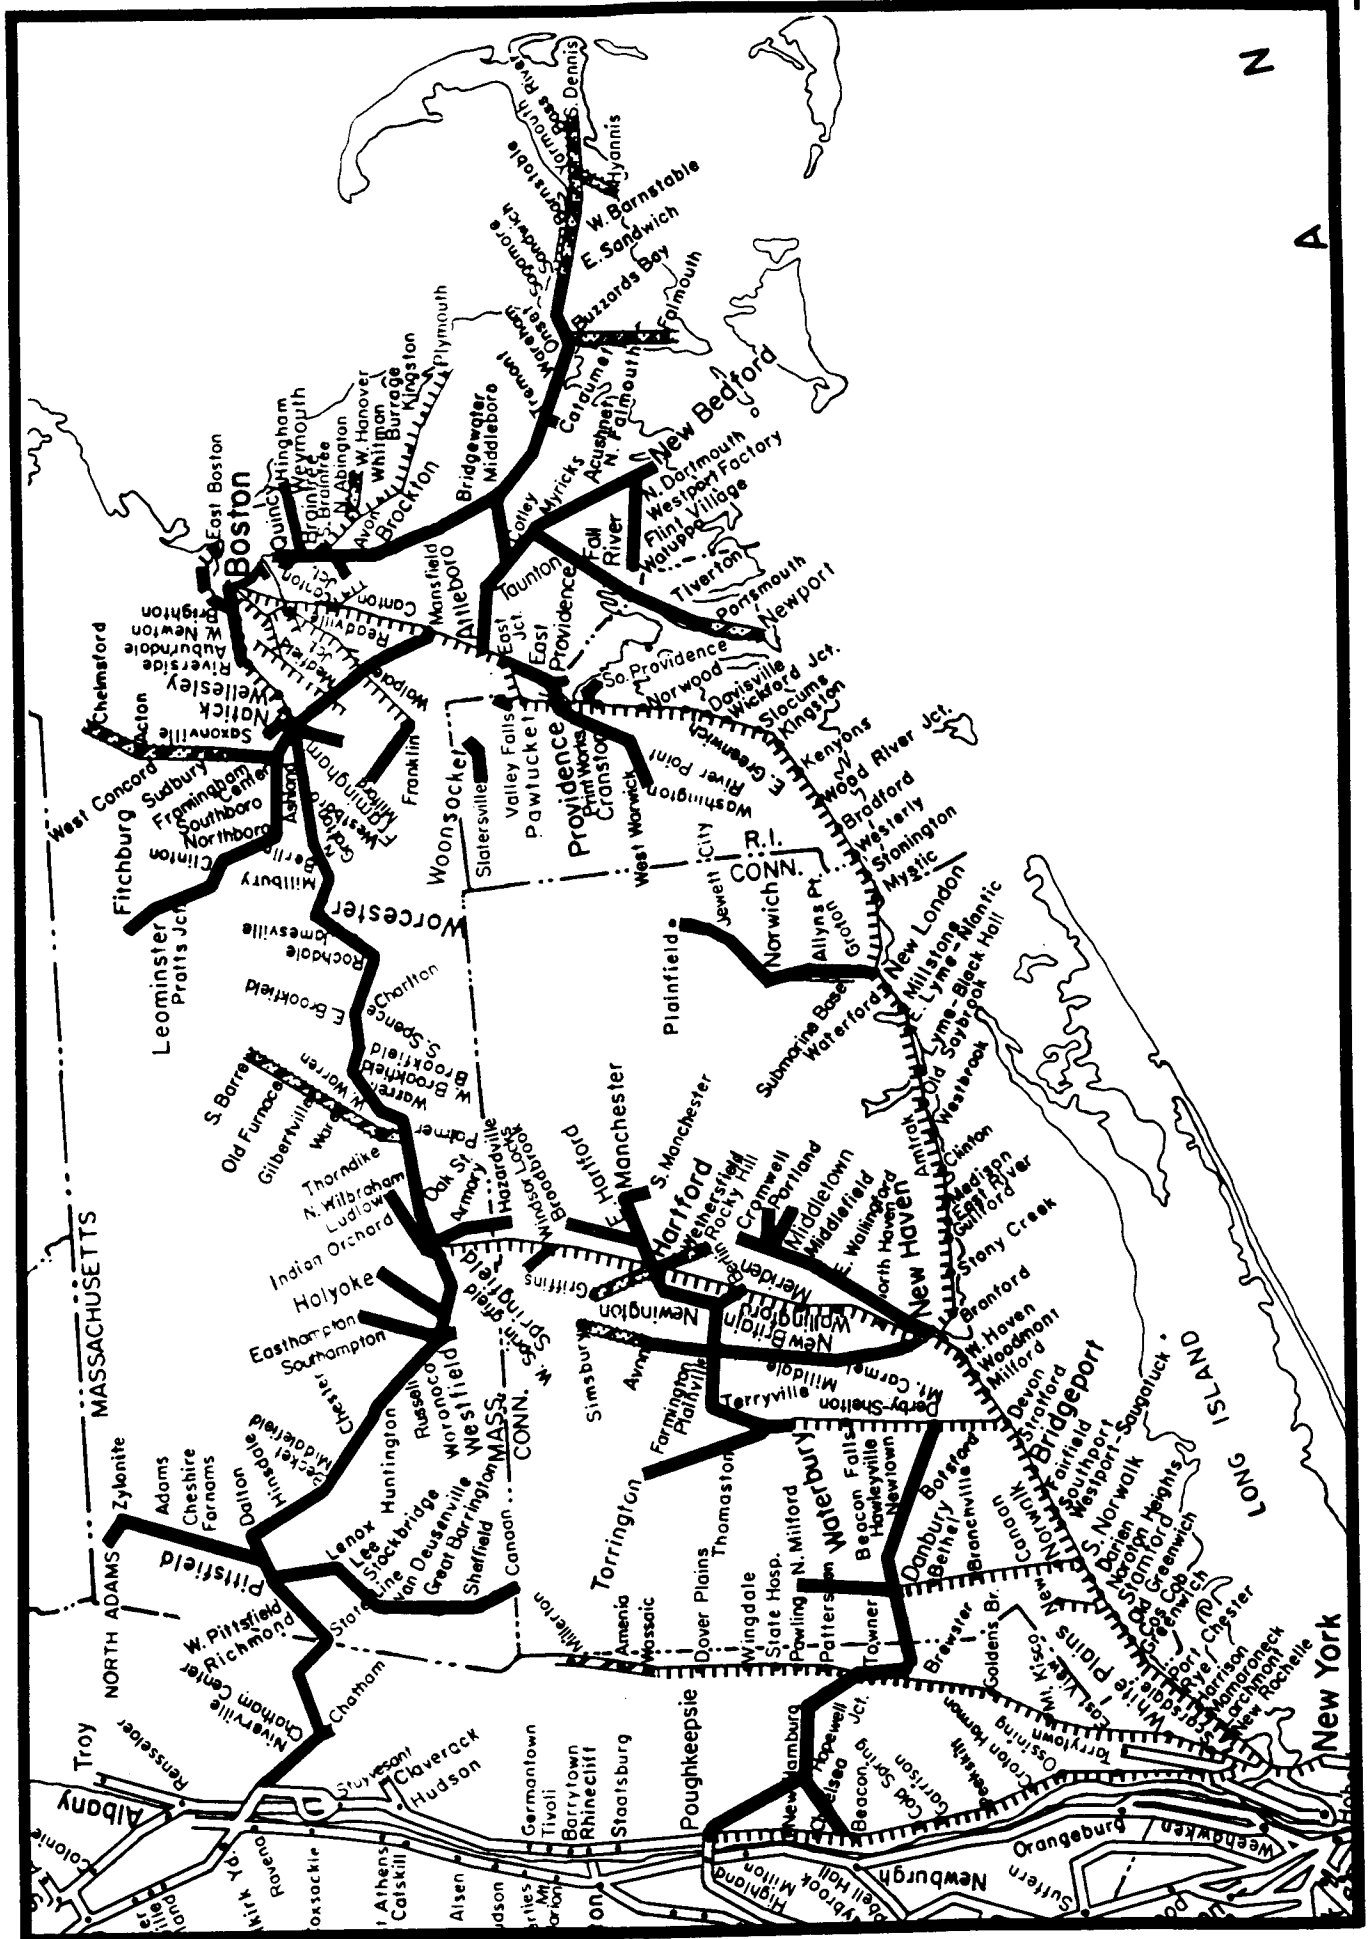

DIVISION MAPS

OPERATIONS

**Office of Chief Engineer, D. & C.
Consolidated Rail Corporation
Philadelphia, Pa.**

March, 1978

MAP INDEX

DIVISION	HEADQUARTERS	REGION	HEADQUARTERS	PAGE
NEW ENGLAND	BOSTON	NORTHEASTERN	NEW HAVEN	1
MOHAWK-HUDSON	UTICA	NORTHEASTERN	NEW HAVEN	2
BUFFALO	BUFFALO	NORTHEASTERN	NEW HAVEN	3
-	-	METROPOLITAN	NEW YORK	4
NEW JERSEY	ELIZABETHPORT	ATLANTIC	NEWARK	5
LEHIGH	BETHLEHEM	ATLANTIC	NEWARK	6
HOBOKEN	HOBOKEN	ATLANTIC	NEWARK	7
SUSQUEHANNA	HORNELL, N.Y.	ATLANTIC	NEWARK	8
PHILADELPHIA	PHILADELPHIA	EASTERN	PHILADELPHIA	9
PHILADELPHIA ZONE C	BALTIMORE	EASTERN	PHILADELPHIA	10
READING	READING	EASTERN	PHILADELPHIA	11
HARRISBURG	HARRISBURG	EASTERN	PHILADELPHIA	12
ALLEGHENY	ALTOONA	CENTRAL	PITTSBURGH	13
PITTSBURGH	PITTSBURGH	CENTRAL	PITTSBURGH	14
YOUNGSTOWN	YOUNGSTOWN	CENTRAL	PITTSBURGH	15
CANADA	ST. THOMAS	NORTHERN	DETROIT	16
DETROIT	DETROIT	NORTHERN	DETROIT	17
MICHIGAN	JACKSON	NORTHERN	DETROIT	18
COLUMBUS	COLUMBUS	SOUTHERN	INDIANAPOLIS	19
CINCINNATI	CINCINNATI	SOUTHERN	INDIANAPOLIS	20
SOUTHWEST	INDIANAPOLIS	SOUTHERN	INDIANAPOLIS	21
(1 of 2)				
SOUTHWEST	INDIANAPOLIS	SOUTHERN	INDIANAPOLIS	22
(2 of 2)				
CLEVELAND	CLEVELAND	WESTERN	CHICAGO	23
TOLEDO	TOLEDO	WESTERN	CHICAGO	24
FT. WAYNE	FT. WAYNE	WESTERN	CHICAGO	25
CHICAGO	CHICAGO	WESTERN	CHICAGO	26

LEGEND

	CONRAIL LINES WITHIN DIVISION
	OTHER CONRAIL LINES
	LIGHT DENSITY LINES WITHIN DIVISION
	OTHER LIGHT DENSITY LINES
	TRACKAGE RIGHTS
	SUBSIDIARY LINES

NEW ENGLAND DIVISION
Northeastern Region

MOHAWK-HUDSON DIVISION
Northeastern Region

HARRISBURG DIVISION
Eastern Region

ALLEGHENY DIVISION
Central Region

PITTSBURGH DIVISION
Central Region

YOUNGSTOWN DIVISION
Central Region

CANADA DIVISION
Northern Region

**DETROIT DIVISION
Northern Region**

MICHIGAN DIVISION
Northern Region

COLUMBUS DIVISION
Southern Region

**SOUTHWEST DIVISION
Southern Region**

**SOUTHWEST DIVISION
Southern Region**

TOLEDO DIVISION
Western Region

FT. WAYNE DIVISION
Western Region