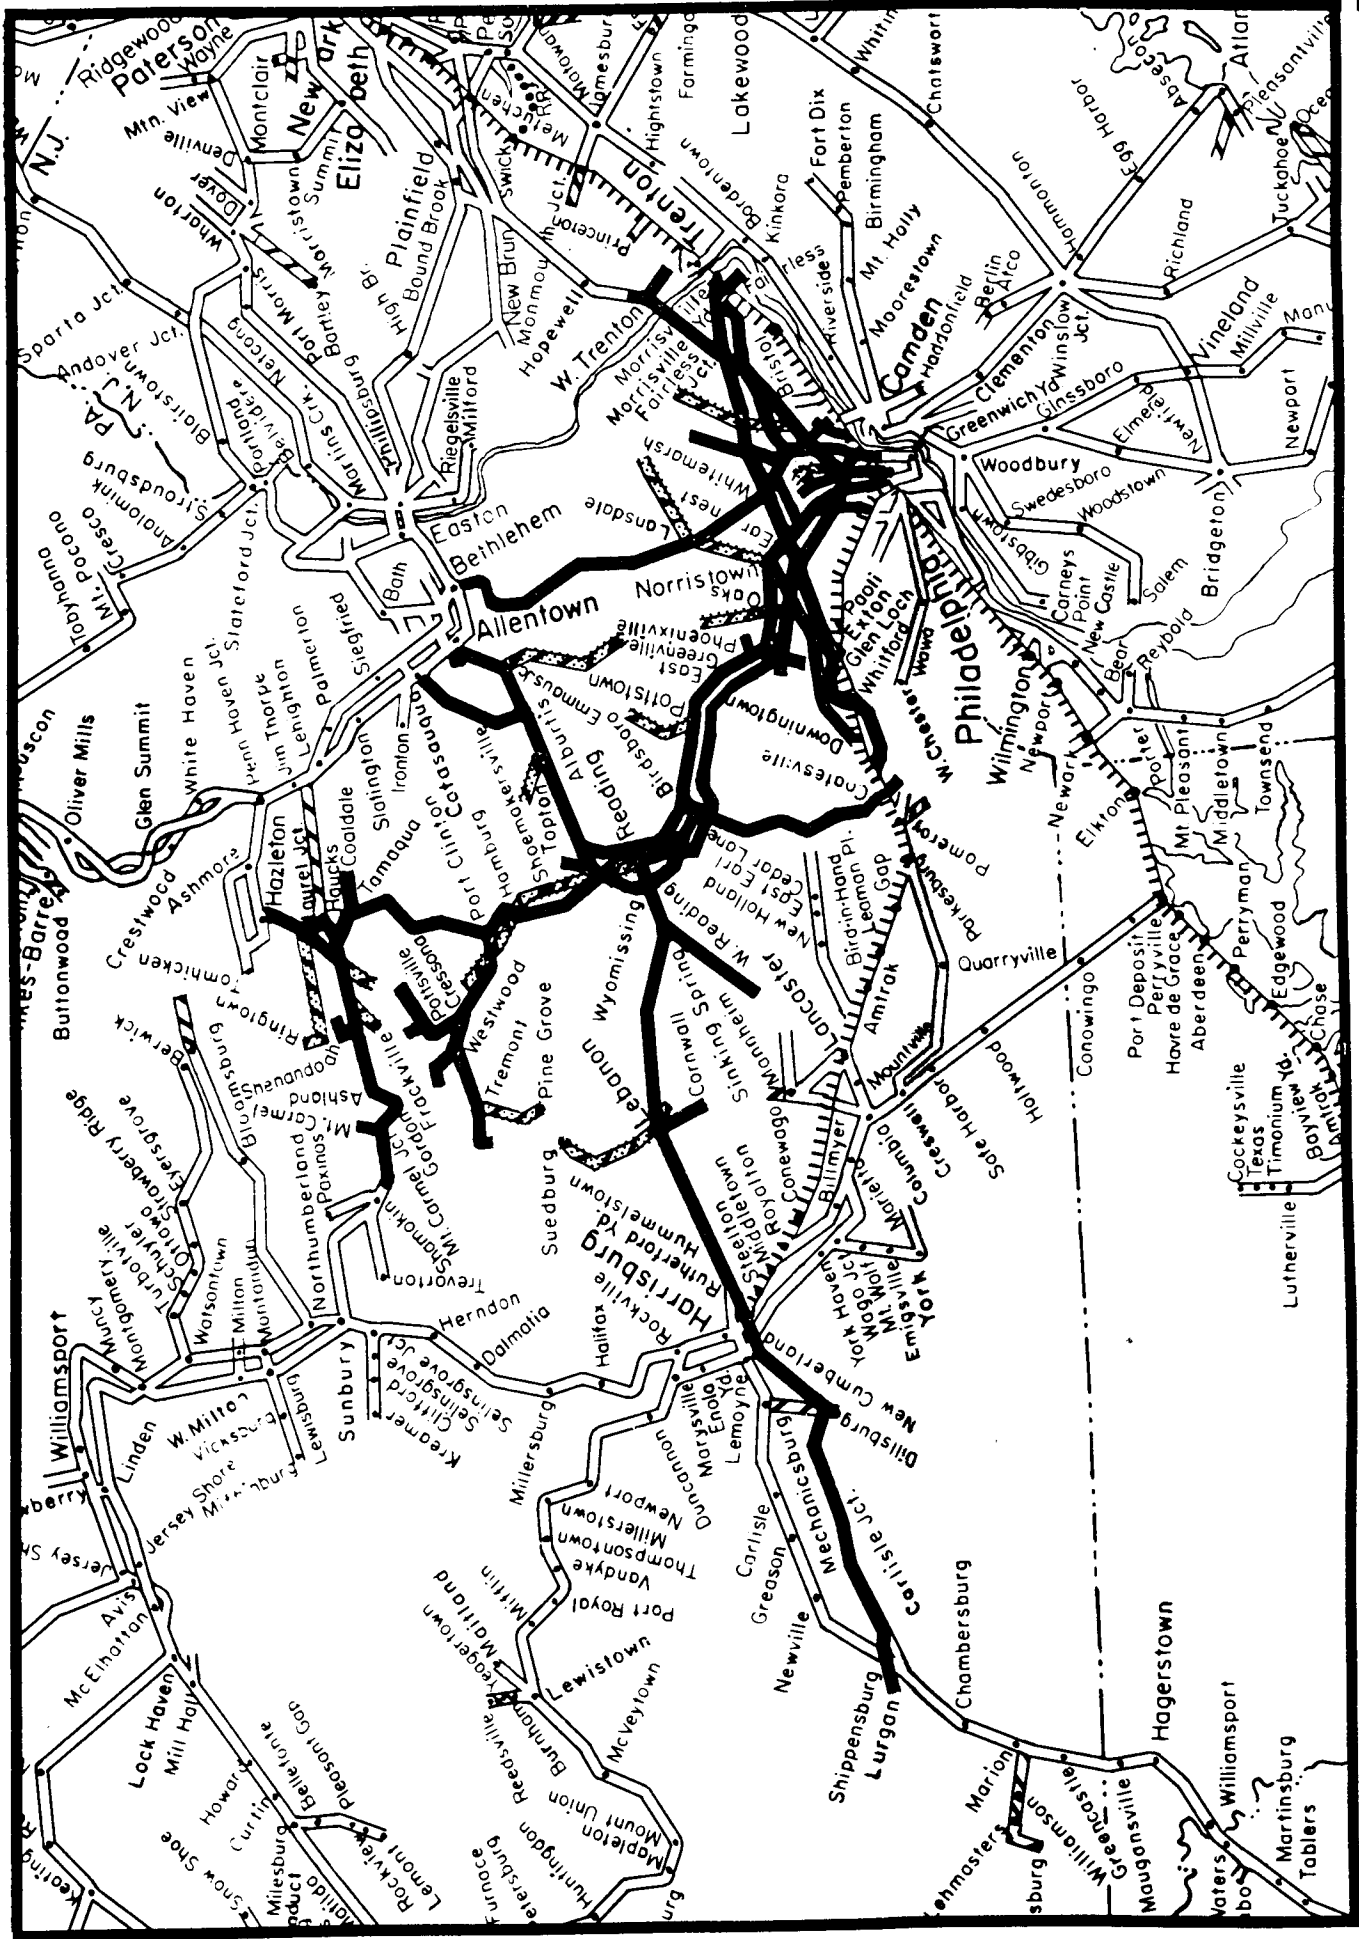

READING DIVISION
Eastern Region