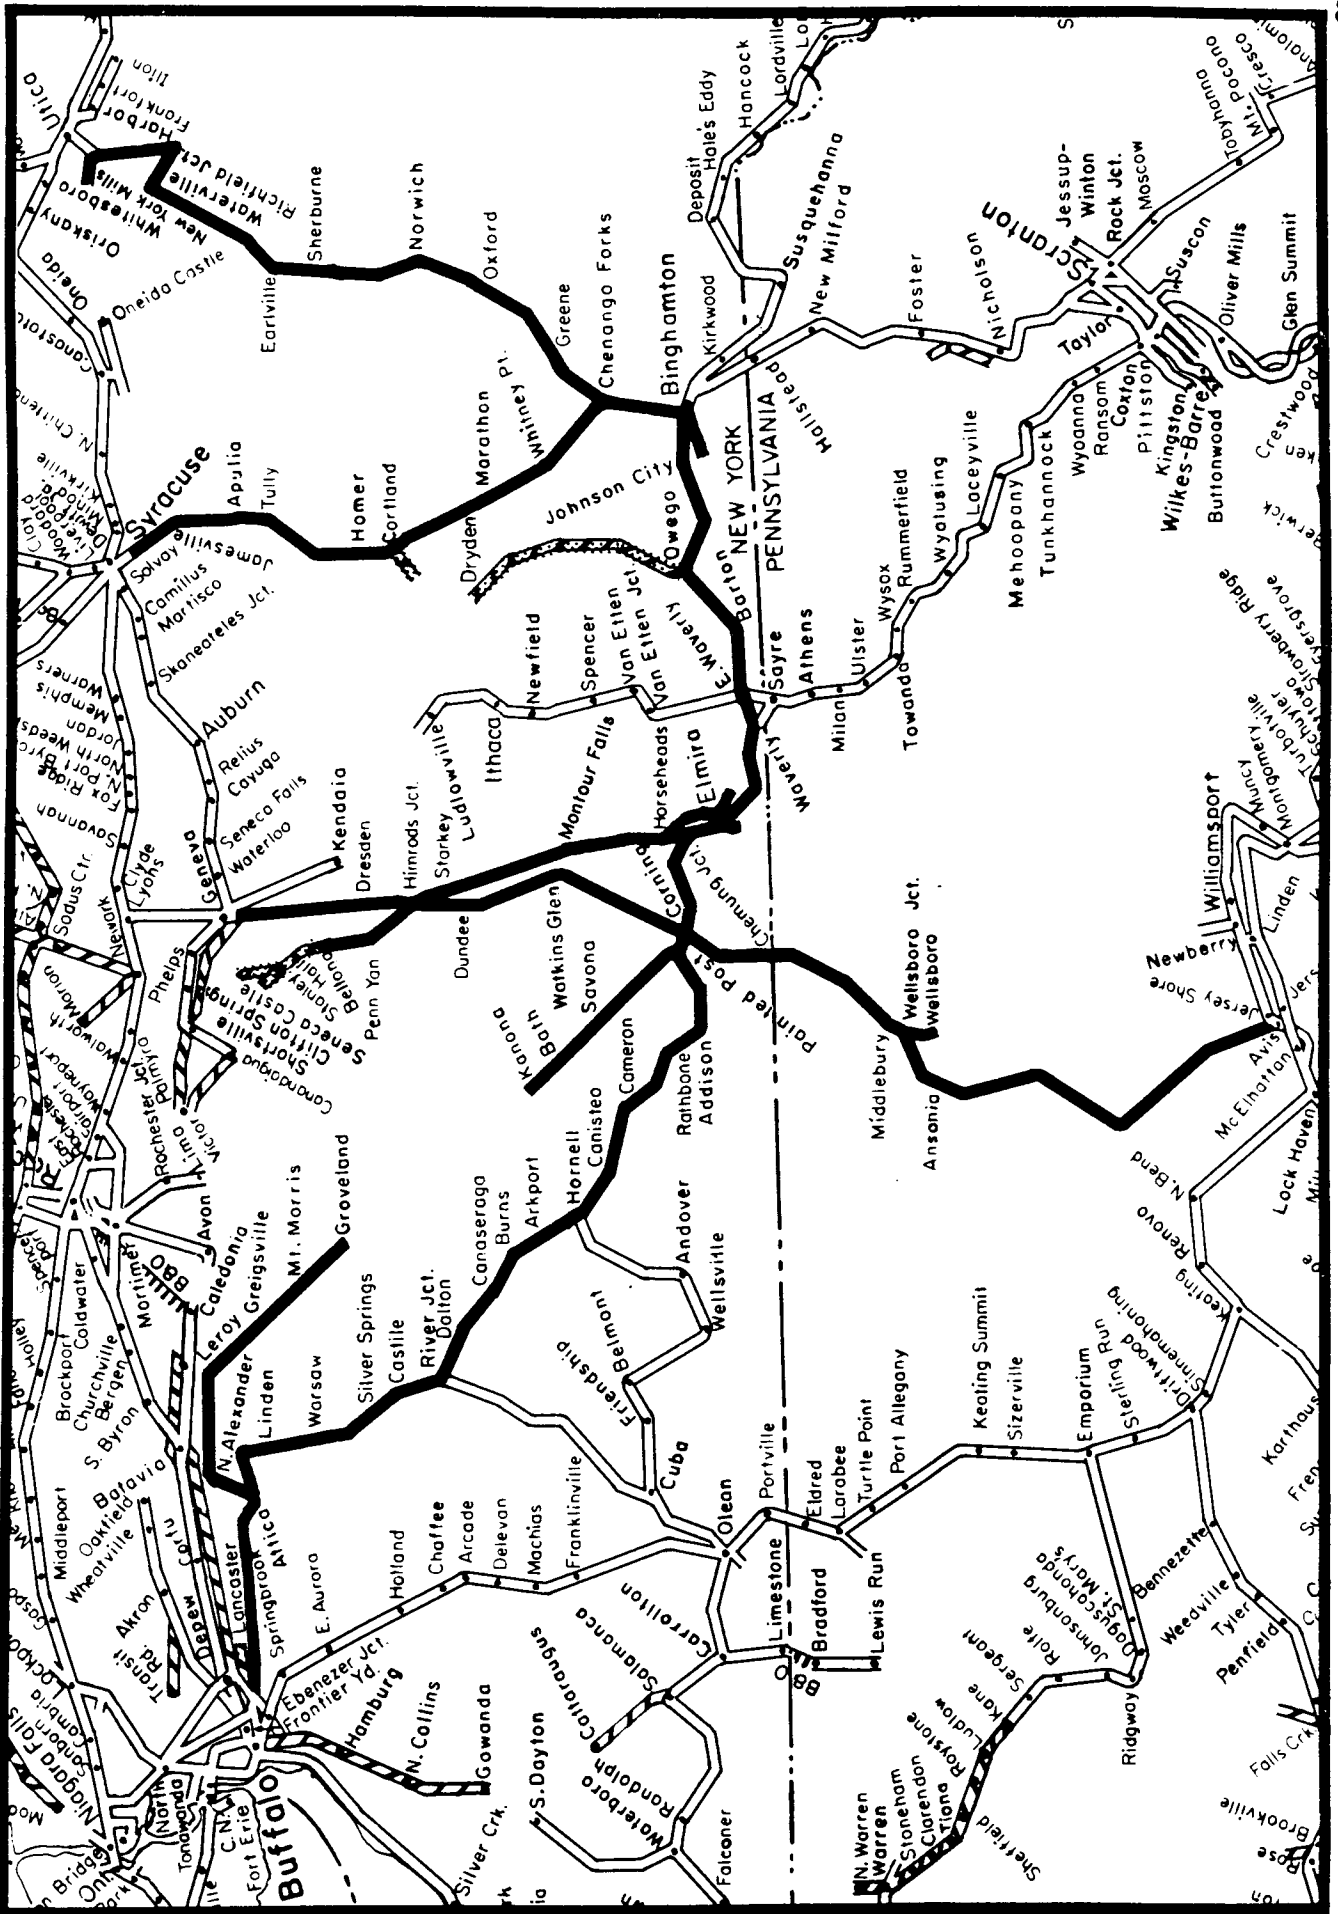

SUSQUEHANNA DIVISION
Atlantic Region