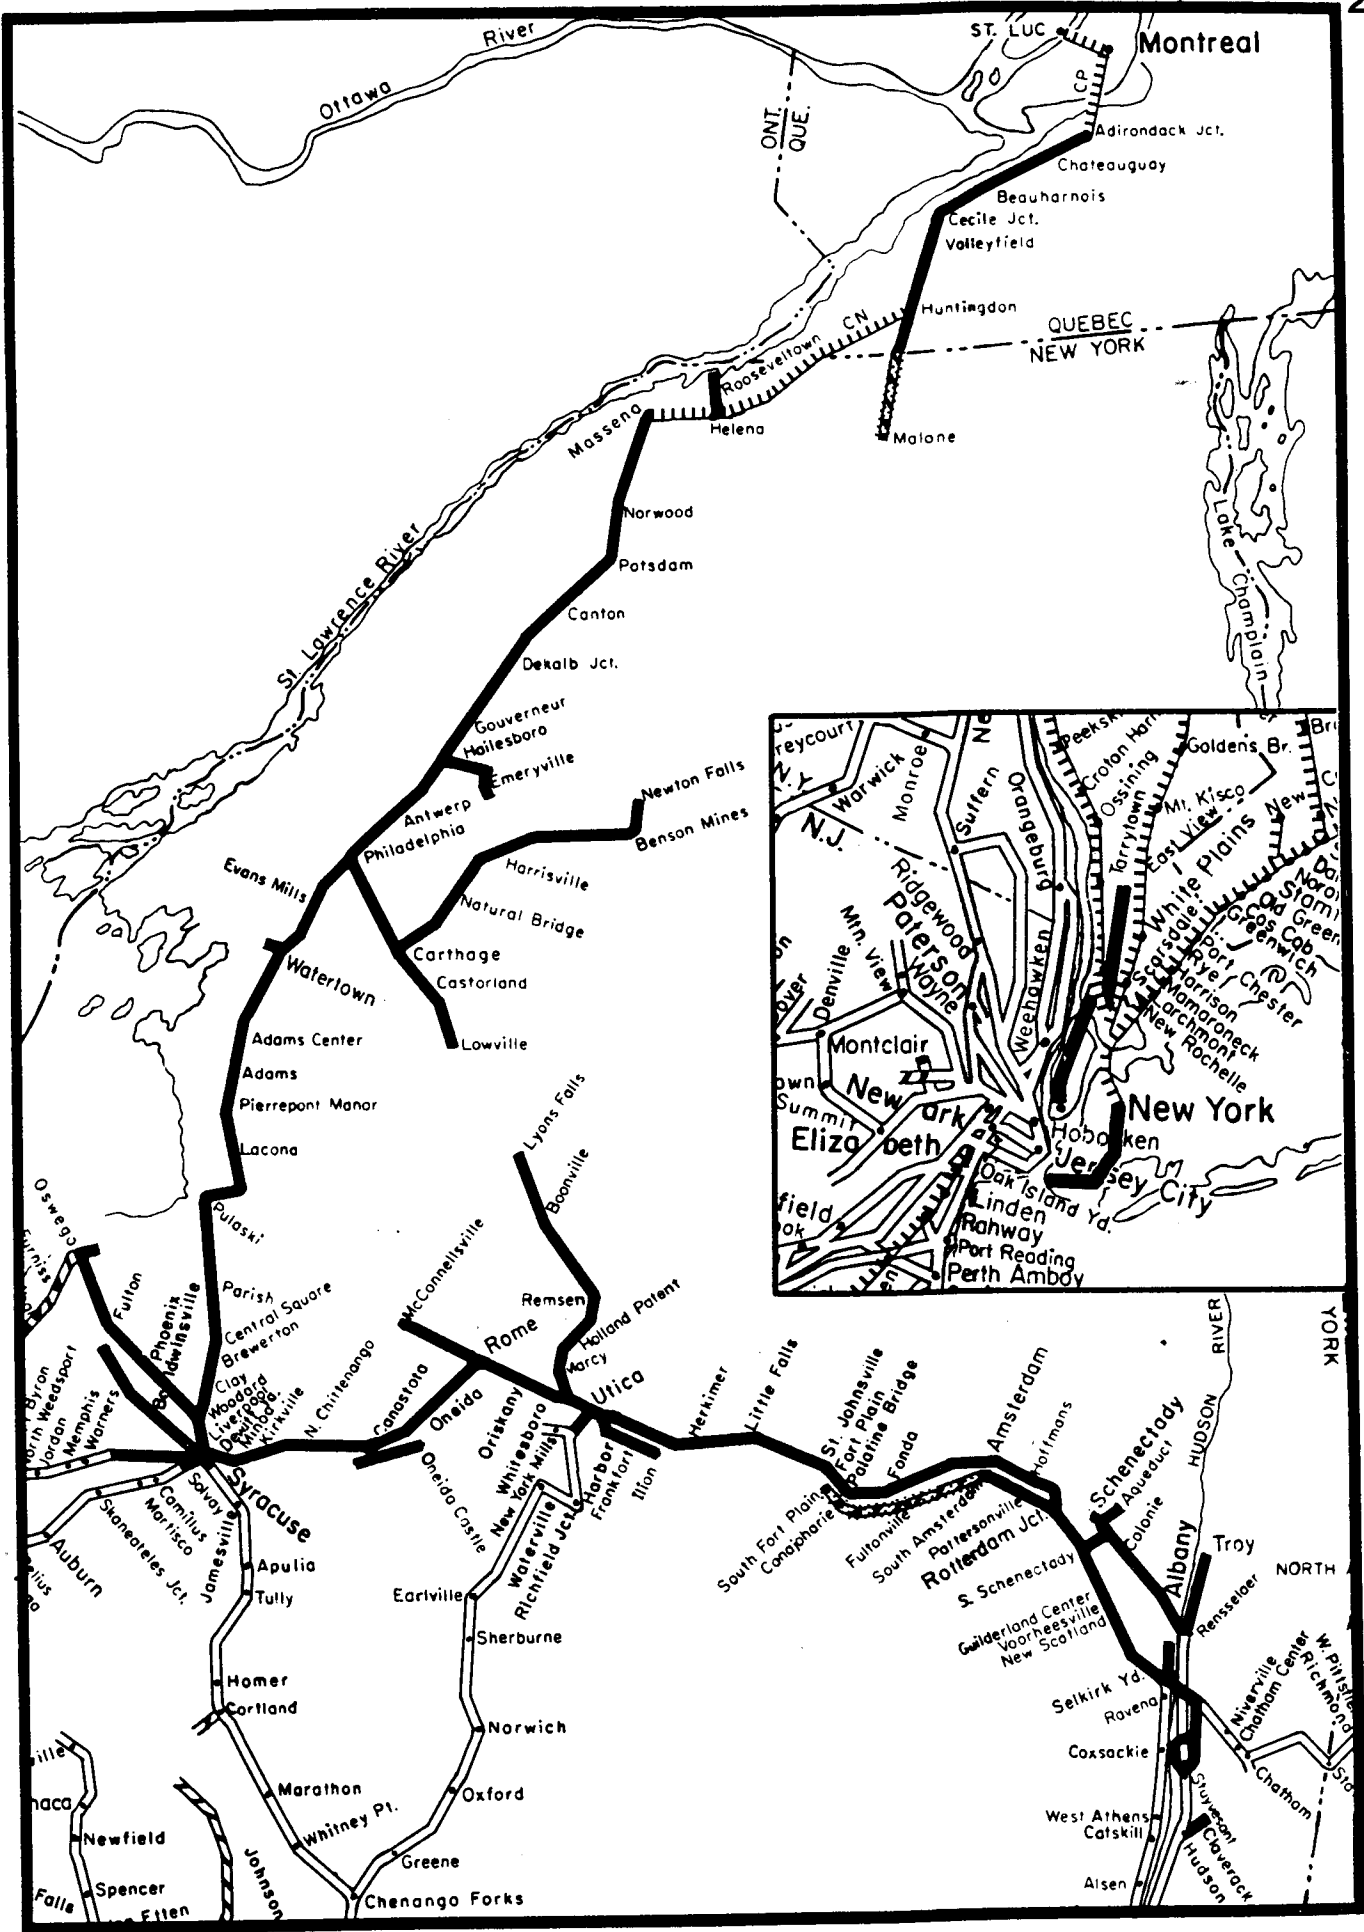

DIVISION MAPS

OPERATIONS

**Office of Chief Engineer, D. & C.
Consolidated Rail Corporation
Philadelphia, Pa.**

March, 1978

MAP INDEX

DIVISION	HEADQUARTERS	REGION	HEADQUARTERS	PAGE
NEW ENGLAND	BOSTON	NORTHEASTERN	NEW HAVEN	1
MOHAWK-HUDSON	UTICA	NORTHEASTERN	NEW HAVEN	2
BUFFALO	BUFFALO	NORTHEASTERN	NEW HAVEN	3
-	-	METROPOLITAN	NEW YORK	4
NEW JERSEY	ELIZABETHPORT	ATLANTIC	NEWARK	5
LEHIGH	BETHLEHEM	ATLANTIC	NEWARK	6
HOBOKEN	HOBOKEN	ATLANTIC	NEWARK	7
SUSQUEHANNA	HORNELL, N.Y.	ATLANTIC	NEWARK	8
PHILADELPHIA	PHILADELPHIA	EASTERN	PHILADELPHIA	9
PHILADELPHIA ZONE C	BALTIMORE	EASTERN	PHILADELPHIA	10
READING	READING	EASTERN	PHILADELPHIA	11
HARRISBURG	HARRISBURG	EASTERN	PHILADELPHIA	12
ALLEGHENY	ALTOONA	CENTRAL	PITTSBURGH	13
PITTSBURGH	PITTSBURGH	CENTRAL	PITTSBURGH	14
YOUNGSTOWN	YOUNGSTOWN	CENTRAL	PITTSBURGH	15
CANADA	ST. THOMAS	NORTHERN	DETROIT	16
DETROIT	DETROIT	NORTHERN	DETROIT	17
MICHIGAN	JACKSON	NORTHERN	DETROIT	18
COLUMBUS	COLUMBUS	SOUTHERN	INDIANAPOLIS	19
CINCINNATI	CINCINNATI	SOUTHERN	INDIANAPOLIS	20
SOUTHWEST	INDIANAPOLIS	SOUTHERN	INDIANAPOLIS	21
(1 of 2)				
SOUTHWEST	INDIANAPOLIS	SOUTHERN	INDIANAPOLIS	22
(2 of 2)				
CLEVELAND	CLEVELAND	WESTERN	CHICAGO	23
TOLEDO	TOLEDO	WESTERN	CHICAGO	24
FT. WAYNE	FT. WAYNE	WESTERN	CHICAGO	25
CHICAGO	CHICAGO	WESTERN	CHICAGO	26

LEGEND

	CONRAIL LINES WITHIN DIVISION
	OTHER CONRAIL LINES
	LIGHT DENSITY LINES WITHIN DIVISION
	OTHER LIGHT DENSITY LINES
	TRACKAGE RIGHTS
	SUBSIDIARY LINES

NEW ENGLAND DIVISION
Northeastern Region

MOHAWK-HUDSON DIVISION
Northeastern Region

HARRISBURG DIVISION
Eastern Region

ALLEGHENY DIVISION
Central Region

PITTSBURGH DIVISION
Central Region

YOUNGSTOWN DIVISION
Central Region

CANADA DIVISION
Northern Region

**DETROIT DIVISION
Northern Region**

MICHIGAN DIVISION
Northern Region

COLUMBUS DIVISION
Southern Region

**SOUTHWEST DIVISION
Southern Region**

**SOUTHWEST DIVISION
Southern Region**

TOLEDO DIVISION
Western Region

FT. WAYNE DIVISION
Western Region