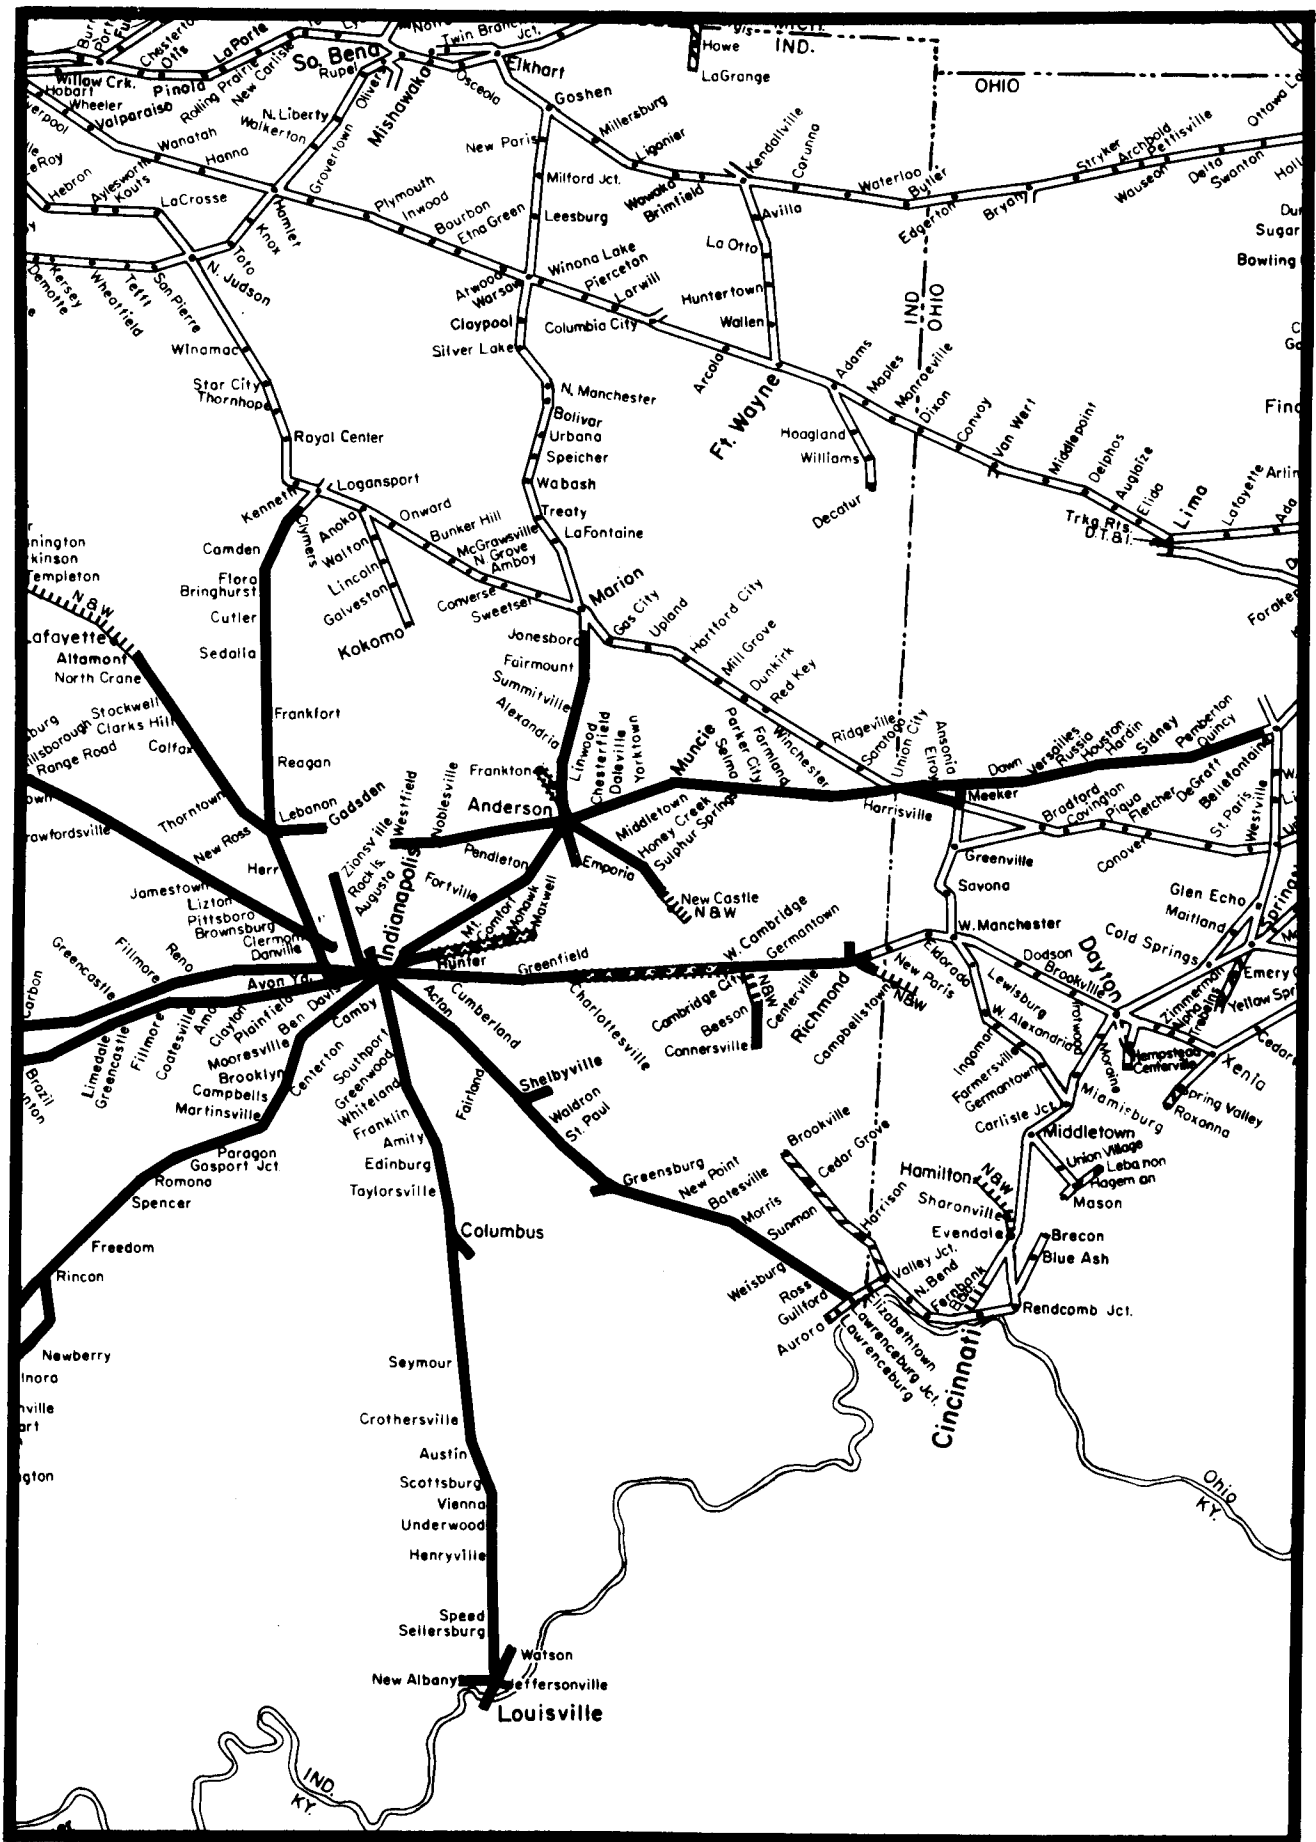

DIVISION MAPS

OPERATIONS

**Office of Chief Engineer, D. & C.
Consolidated Rail Corporation
Philadelphia, Pa.**

JANUARY, 1979

MAP INDEX

DIVISION	HEADQUARTERS	REGION	HEADQUARTERS	PAGE
NEW ENGLAND	SPRINGFIELD	NORTHEASTERN	NEW HAVEN	1
MOHAWK-HUDSON	UTICA	NORTHEASTERN	NEW HAVEN	2
BUFFALO	BUFFALO	NORTHEASTERN	NEW HAVEN	3
-	-	METROPOLITAN	NEW YORK	4
MAP OF NEW YORK & NORTHERN NEW JERSEY AREA				5
NEW JERSEY	ELIZABETH	ATLANTIC	NEWARK	6
HOBOKEN	HOBOKEN	ATLANTIC	NEWARK	7
LEHIGH	BETHLEHEM	ATLANTIC	NEWARK	8
SUSQUEHANNA	HORNELL	ATLANTIC	NEWARK	9
MAP OF PHILADELPHIA & VICINITY				10
PHILADELPHIA	PHILADELPHIA	EASTERN	PHILADELPHIA	11
PHILADELPHIA	BALTIMORE	EASTERN	PHILADELPHIA	12
ZONE C				
HARRISBURG	HARRISBURG	EASTERN	PHILADELPHIA	13
ALLEGHENY	ALTOONA	CENTRAL	PITTSBURGH	14
PITTSBURGH	PITTSBURGH	CENTRAL	PITTSBURGH	15
YOUNGSTOWN	YOUNGSTOWN	CENTRAL	PITTSBURGH	16
CANADA	ST. THOMAS	NORTHERN	DETROIT	17
DETROIT	DETROIT	NORTHERN	DETROIT	18
MICHIGAN	JACKSON	NORTHERN	DETROIT	19
CLEVELAND	CLEVELAND	WESTERN	CHICAGO	20
TOLEDO	TOLEDO	WESTERN	CHICAGO	21
FT. WAYNE	FT. WAYNE	WESTERN	CHICAGO	22
MAP OF CHICAGO & VICINITY				23
CHICAGO	CHICAGO	WESTERN	CHICAGO	24
COLUMBUS	COLUMBUS	SOUTHERN	INDIANAPOLIS	25
SOUTHWEST	INDIANAPOLIS	SOUTHERN	INDIANAPOLIS	26
(1 of 2)				
SOUTHWEST	INDIANAPOLIS	SOUTHERN	INDIANAPOLIS	27
(2 of 2)				

METROPOLITAN REGION

NEW JERSEY DIVISION
Atlantic Region

HOBOKEN DIVISION
Atlantic Region

LEHIGH DIVISION
Atlantic Region

SUSQUEHANNA DIVISION
Atlantic Region

PHILADELPHIA and VICINITY

Scale of Miles

T.R. 1960

CANADA DIVISION
Northern Region

MICHIGAN DIVISION
Northern Region

TOLEDO DIVISION
Western Region

FT. WAYNE DIVISION
Western Region

CHICAGO and VICINITY

Scale of Miles

LEGEND

- Conrail Lines
- · · · ·** Conrail Subsidiary Lines
- - - - -** Conrail Partially Owned Lines
- ▨** Trackage Rights
- ~~~~~** Light Density Lines
- Other Railroads

CHICAGO DIVISION
Western Region

COLUMBUS DIVISION
Southern Region

**SOUTHWEST DIVISION
Southern Region**