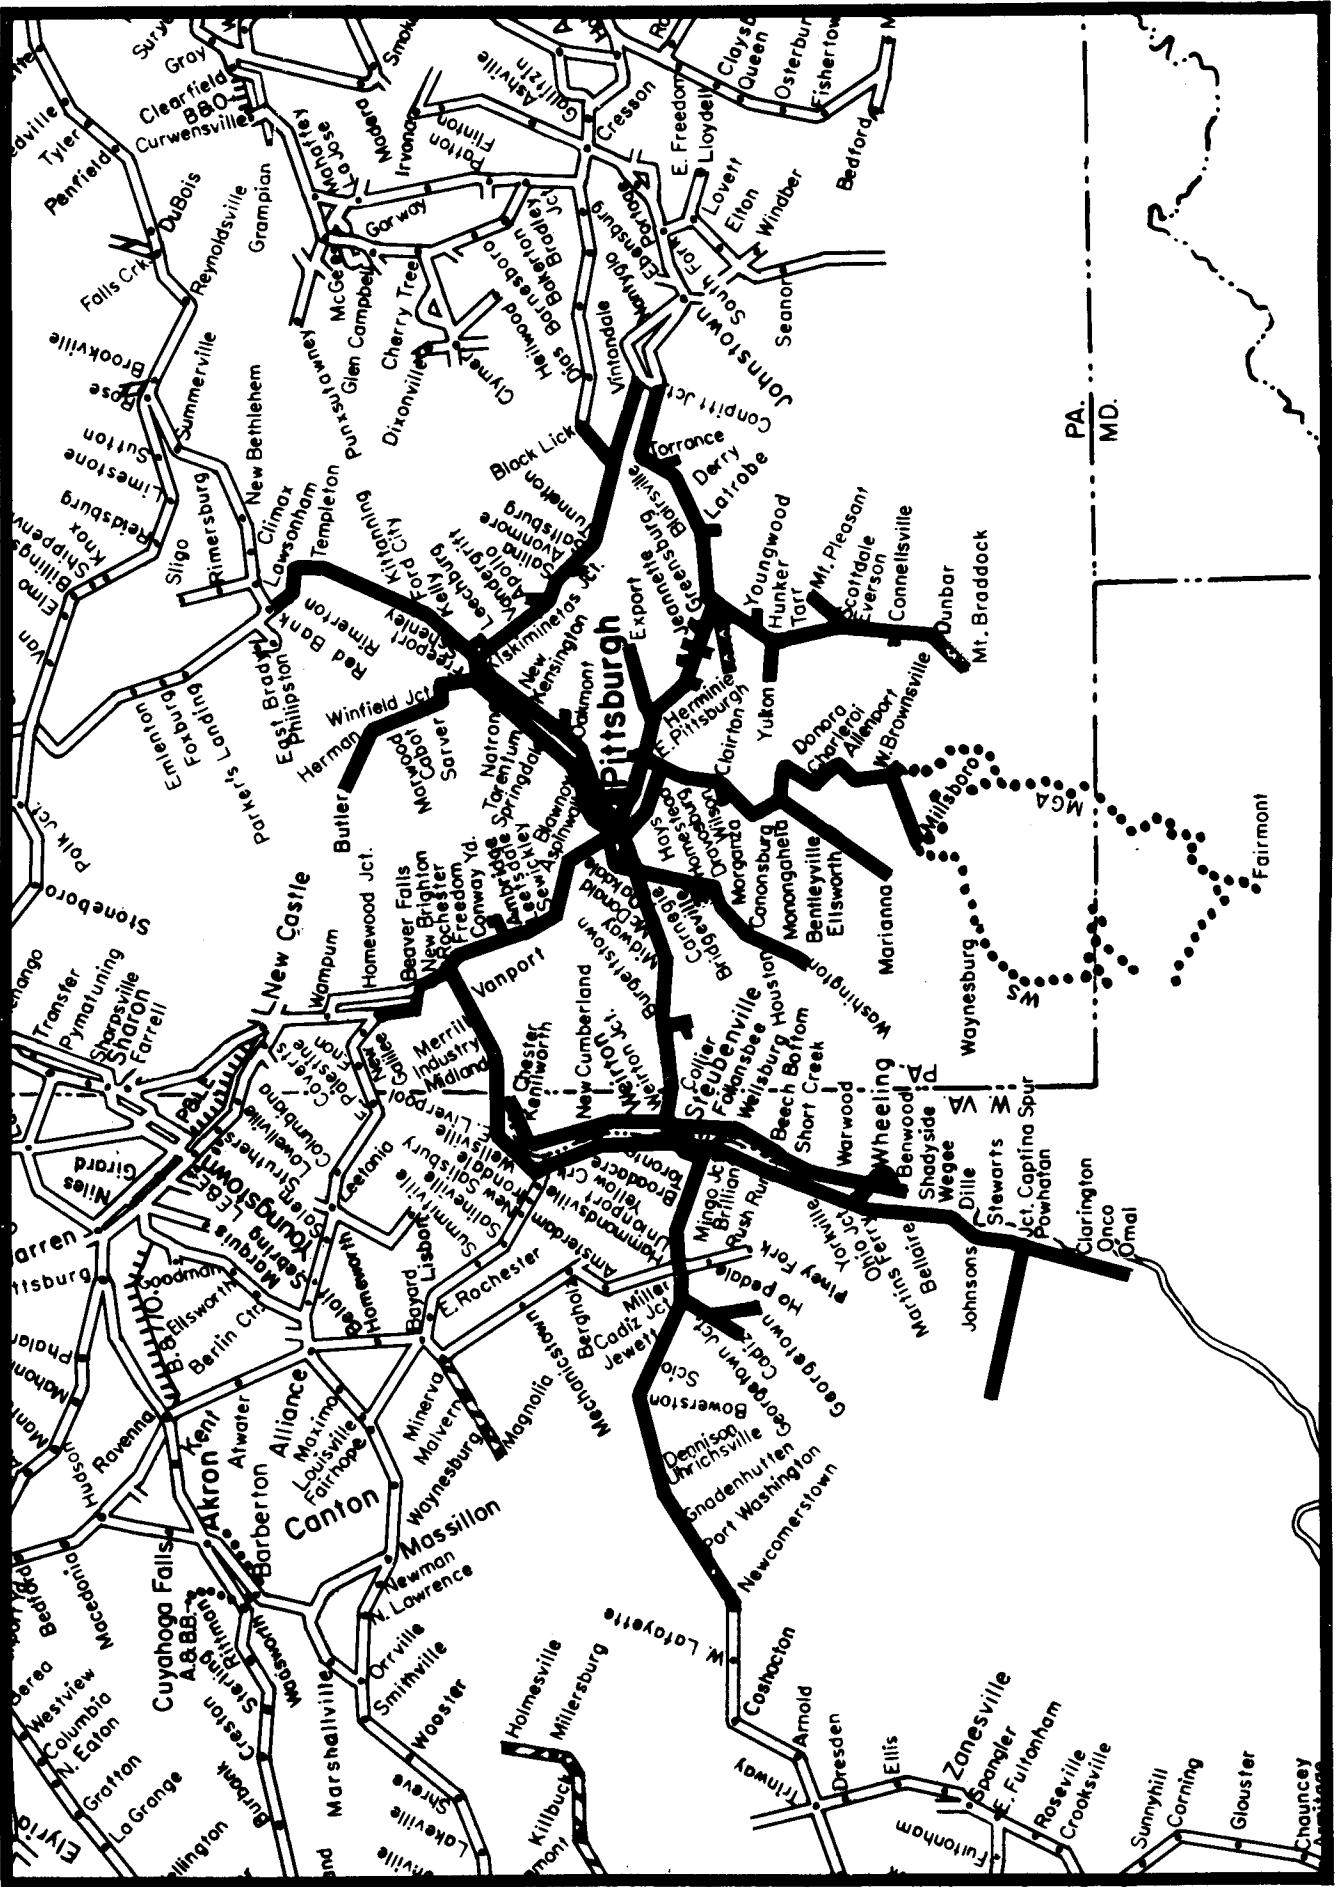

METROPOLITAN REGION

NEW JERSEY DIVISION
Atlantic Region

HOBOKEN DIVISION
Atlantic Region

LEHIGH DIVISION
Atlantic Region

SUSQUEHANNA DIVISION
Atlantic Region

PHILADELPHIA and VICINITY

Scale of Miles

T.R. 1960

PHILADELPHIA DIVISION
Eastern Region

PHILADELPHIA DIVISION - ZONE C
Eastern Region

HARRISBURG DIVISION
Eastern Region

ALLEGHENY DIVISION
Central Region

PITTSBURGH DIVISION
Central Region

YOUNGSTOWN DIVISION
Central Region

CANADA DIVISION
Northern Region

MICHIGAN DIVISION
Northern Region

TOLEDO DIVISION
Western Region

FT. WAYNE DIVISION
Western Region

CHICAGO and VICINITY

Scale of Miles

LEGEND

- Conrail Lines
- · · · ·** Conrail Subsidiary Lines
- - - - -** Conrail Partially Owned Lines
- ▨** Trackage Rights
- ~~~~~** Light Density Lines
- Other Railroads

CHICAGO DIVISION
Western Region

COLUMBUS DIVISION
Southern Region

**SOUTHWEST DIVISION
Southern Region**