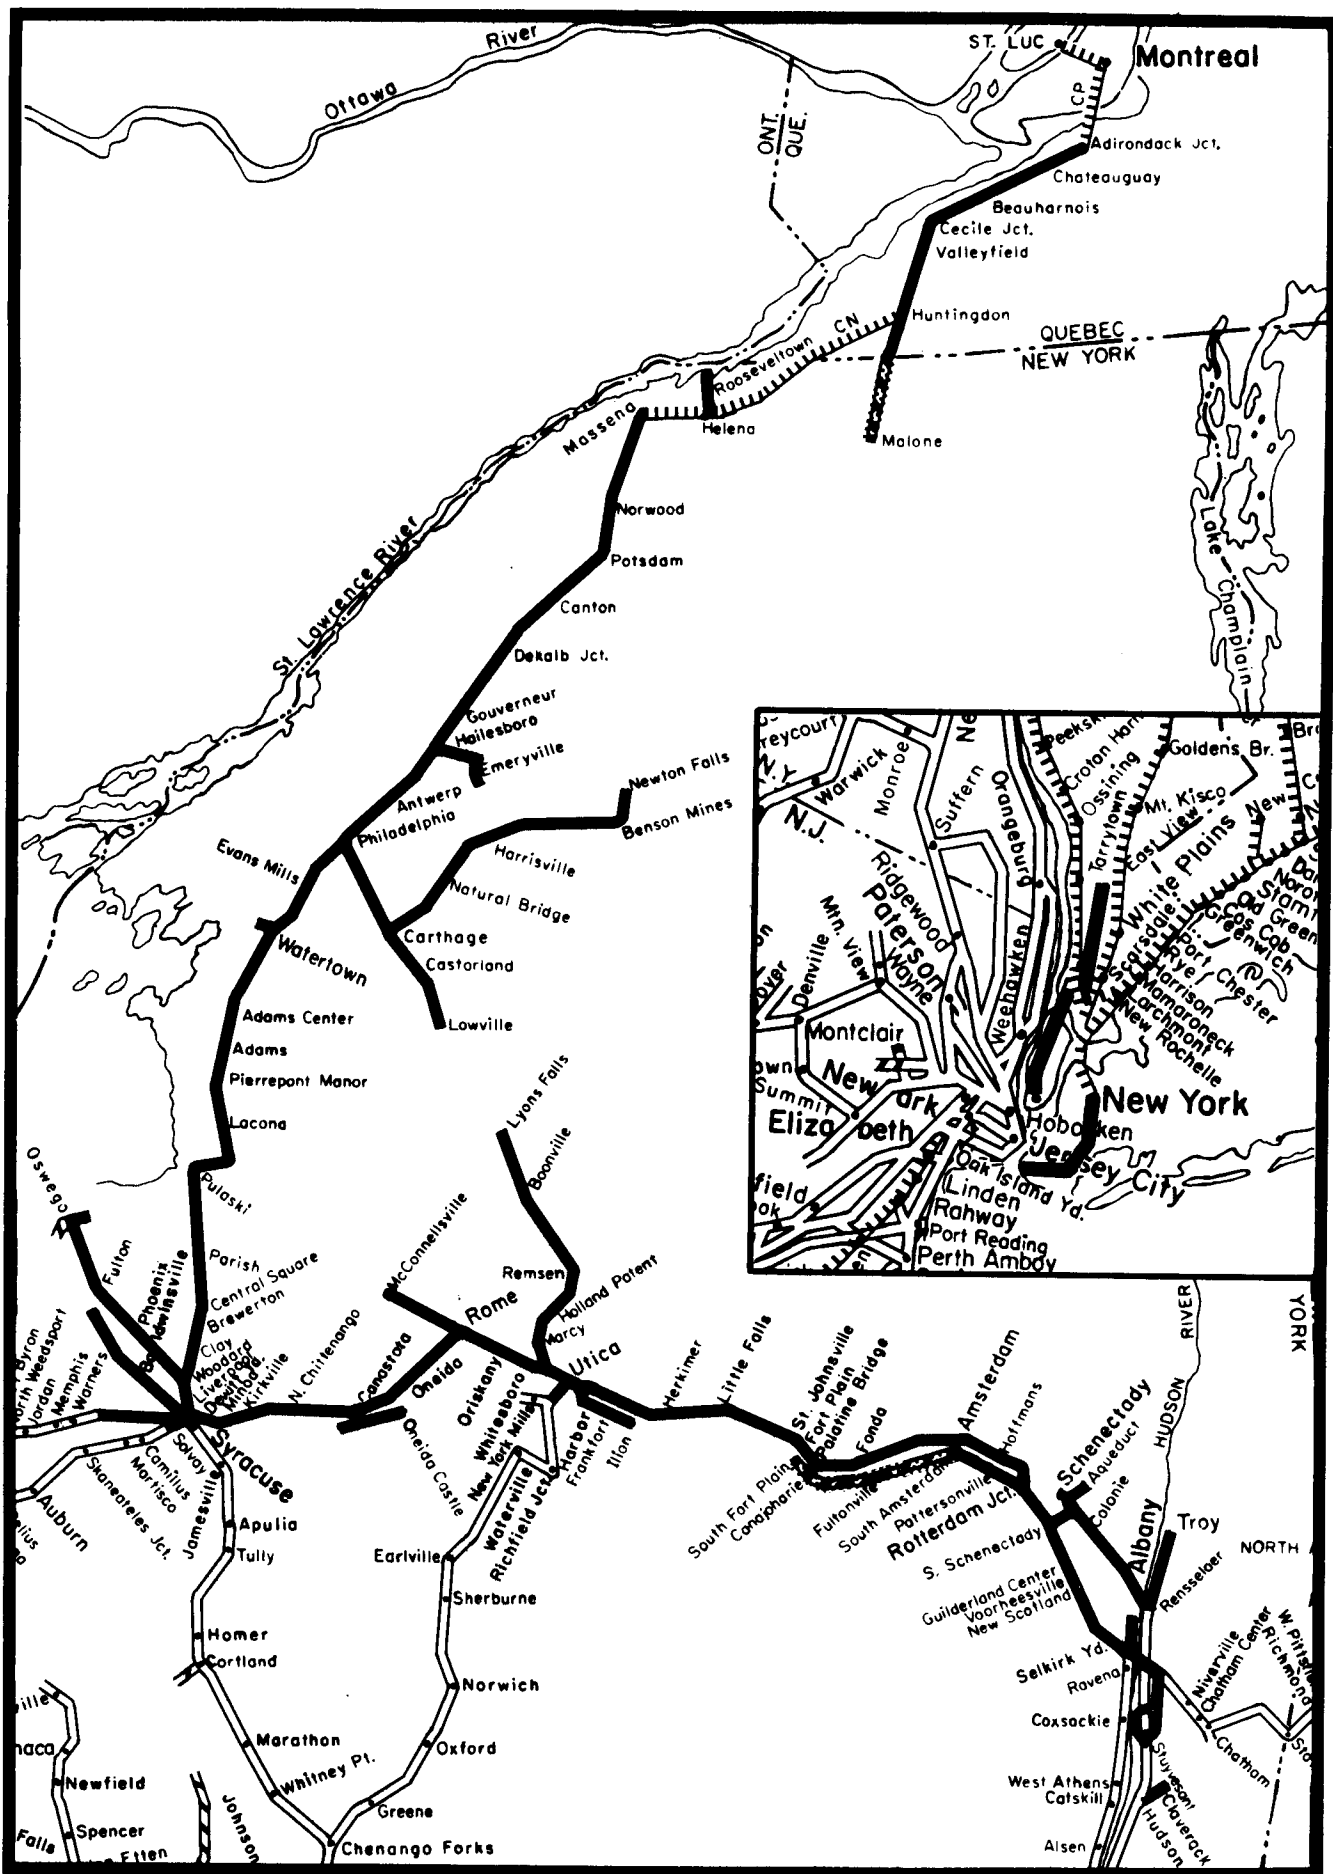

DIVISION MAPS

OPERATIONS

**Office of Chief Engineer, D. & C.
Consolidated Rail Corporation
Philadelphia, Pa.**

JANUARY, 1979

MAP INDEX

DIVISION	HEADQUARTERS	REGION	HEADQUARTERS	PAGE
NEW ENGLAND	SPRINGFIELD	NORTHEASTERN	NEW HAVEN	1
MOHAWK-HUDSON	UTICA	NORTHEASTERN	NEW HAVEN	2
BUFFALO	BUFFALO	NORTHEASTERN	NEW HAVEN	3
-	-	METROPOLITAN	NEW YORK	4
MAP OF NEW YORK & NORTHERN NEW JERSEY AREA				5
NEW JERSEY	ELIZABETH	ATLANTIC	NEWARK	6
HOBOKEN	HOBOKEN	ATLANTIC	NEWARK	7
LEHIGH	BETHLEHEM	ATLANTIC	NEWARK	8
SUSQUEHANNA	HORNELL	ATLANTIC	NEWARK	9
MAP OF PHILADELPHIA & VICINITY				10
PHILADELPHIA	PHILADELPHIA	EASTERN	PHILADELPHIA	11
PHILADELPHIA	BALTIMORE	EASTERN	PHILADELPHIA	12
ZONE C				
HARRISBURG	HARRISBURG	EASTERN	PHILADELPHIA	13
ALLEGHENY	ALTOONA	CENTRAL	PITTSBURGH	14
PITTSBURGH	PITTSBURGH	CENTRAL	PITTSBURGH	15
YOUNGSTOWN	YOUNGSTOWN	CENTRAL	PITTSBURGH	16
CANADA	ST. THOMAS	NORTHERN	DETROIT	17
DETROIT	DETROIT	NORTHERN	DETROIT	18
MICHIGAN	JACKSON	NORTHERN	DETROIT	19
CLEVELAND	CLEVELAND	WESTERN	CHICAGO	20
TOLEDO	TOLEDO	WESTERN	CHICAGO	21
FT. WAYNE	FT. WAYNE	WESTERN	CHICAGO	22
MAP OF CHICAGO & VICINITY				23
CHICAGO	CHICAGO	WESTERN	CHICAGO	24
COLUMBUS	COLUMBUS	SOUTHERN	INDIANAPOLIS	25
SOUTHWEST	INDIANAPOLIS	SOUTHERN	INDIANAPOLIS	26
(1 of 2)				
SOUTHWEST	INDIANAPOLIS	SOUTHERN	INDIANAPOLIS	27
(2 of 2)				

LEGEND

CONRAIL LINES WITHIN DIVISION
 OTHER CONRAIL LINES
 LIGHT DENSITY LINES WITHIN DIVISION
 OTHER LIGHT DENSITY LINES
 TRACKAGE RIGHTS
 SUBSIDIARY LINES

NEW ENGLAND DIVISION
Northeastern Region

MOHAWK-HUDSON DIVISION
Northeastern Region

METROPOLITAN REGION

NEW JERSEY DIVISION
Atlantic Region

HOBOKEN DIVISION
Atlantic Region

LEHIGH DIVISION
Atlantic Region

SUSQUEHANNA DIVISION
Atlantic Region

PHILADELPHIA and VICINITY

Scale of Miles

T.R. 1960

CHICAGO DIVISION
Western Region

COLUMBUS DIVISION
Southern Region

**SOUTHWEST DIVISION
Southern Region**