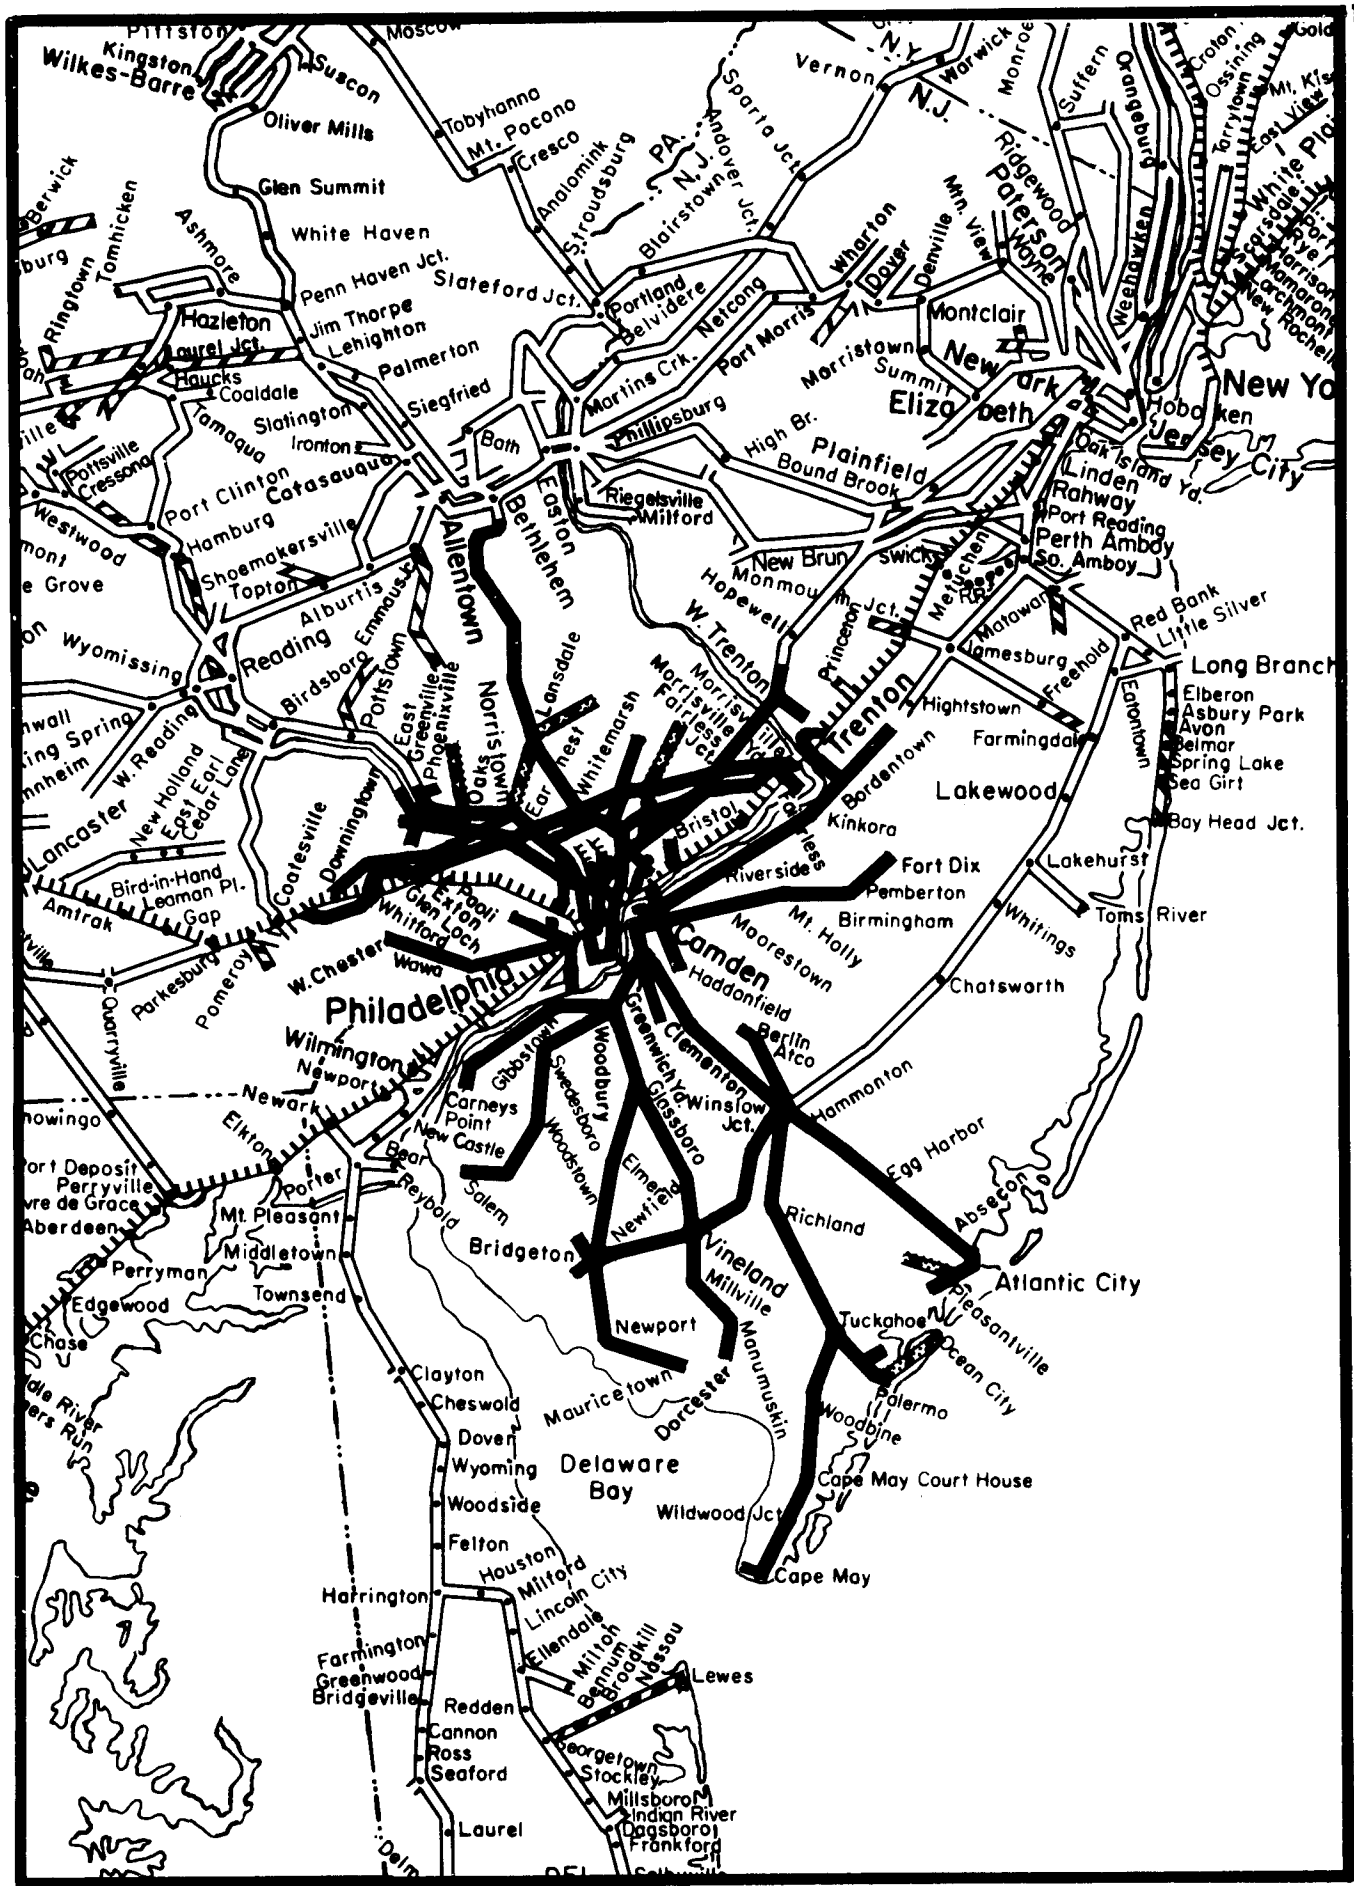

DIVISION MAPS

OPERATIONS

**Office of Chief Engineer, D. & C.
Consolidated Rail Corporation
Philadelphia, Pa.**

JANUARY, 1979

MAP INDEX

DIVISION	HEADQUARTERS	REGION	HEADQUARTERS	PAGE
NEW ENGLAND	SPRINGFIELD	NORTHEASTERN	NEW HAVEN	1
MOHAWK-HUDSON	UTICA	NORTHEASTERN	NEW HAVEN	2
BUFFALO	BUFFALO	NORTHEASTERN	NEW HAVEN	3
-	-	METROPOLITAN	NEW YORK	4
MAP OF NEW YORK & NORTHERN NEW JERSEY AREA				5
NEW JERSEY	ELIZABETH	ATLANTIC	NEWARK	6
HOBOKEN	HOBOKEN	ATLANTIC	NEWARK	7
LEHIGH	BETHLEHEM	ATLANTIC	NEWARK	8
SUSQUEHANNA	HORNELL	ATLANTIC	NEWARK	9
MAP OF PHILADELPHIA & VICINITY				10
PHILADELPHIA	PHILADELPHIA	EASTERN	PHILADELPHIA	11
PHILADELPHIA	BALTIMORE	EASTERN	PHILADELPHIA	12
ZONE C				
HARRISBURG	HARRISBURG	EASTERN	PHILADELPHIA	13
ALLEGHENY	ALTOONA	CENTRAL	PITTSBURGH	14
PITTSBURGH	PITTSBURGH	CENTRAL	PITTSBURGH	15
YOUNGSTOWN	YOUNGSTOWN	CENTRAL	PITTSBURGH	16
CANADA	ST. THOMAS	NORTHERN	DETROIT	17
DETROIT	DETROIT	NORTHERN	DETROIT	18
MICHIGAN	JACKSON	NORTHERN	DETROIT	19
CLEVELAND	CLEVELAND	WESTERN	CHICAGO	20
TOLEDO	TOLEDO	WESTERN	CHICAGO	21
FT. WAYNE	FT. WAYNE	WESTERN	CHICAGO	22
MAP OF CHICAGO & VICINITY				23
CHICAGO	CHICAGO	WESTERN	CHICAGO	24
COLUMBUS	COLUMBUS	SOUTHERN	INDIANAPOLIS	25
SOUTHWEST	INDIANAPOLIS	SOUTHERN	INDIANAPOLIS	26
(1 of 2)				
SOUTHWEST	INDIANAPOLIS	SOUTHERN	INDIANAPOLIS	27
(2 of 2)				

METROPOLITAN REGION

NEW JERSEY DIVISION
Atlantic Region

HOBOKEN DIVISION
Atlantic Region

LEHIGH DIVISION
Atlantic Region

SUSQUEHANNA DIVISION
Atlantic Region

PHILADELPHIA and VICINITY

Scale of Miles

T.R. 1960

CANADA DIVISION
Northern Region

MICHIGAN DIVISION
Northern Region

TOLEDO DIVISION
Western Region

FT. WAYNE DIVISION
Western Region

CHICAGO and VICINITY

Scale of Miles

LEGEND

- Conrail Lines
- · · · ·** Conrail Subsidiary Lines
- - - - -** Conrail Partially Owned Lines
- ▨** Trackage Rights
- ~~~~~** Light Density Lines
- Other Railroads

CHICAGO DIVISION
Western Region

COLUMBUS DIVISION
Southern Region

**SOUTHWEST DIVISION
Southern Region**