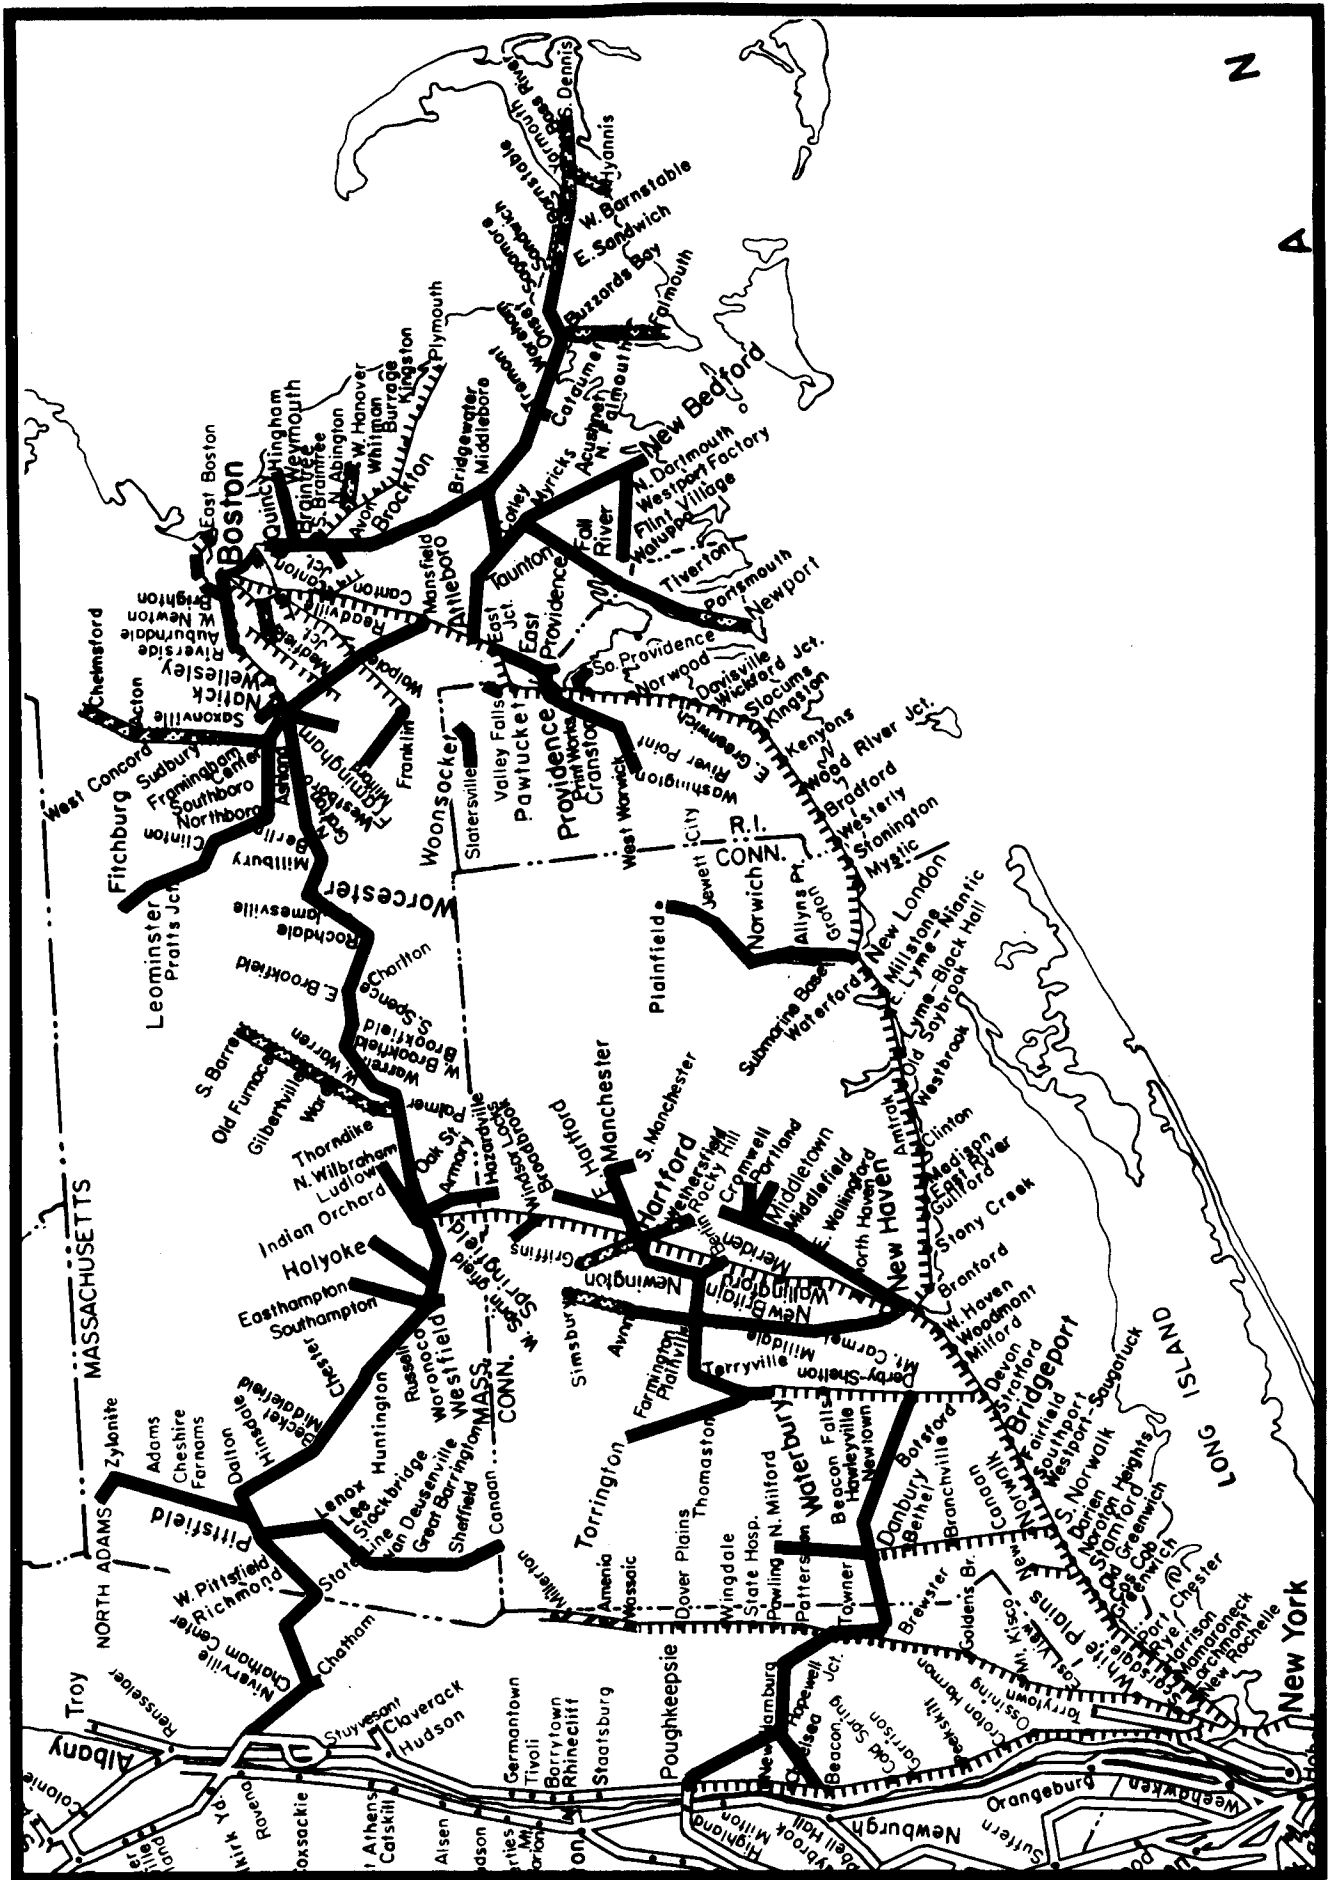

DIVISION MAPS

OPERATIONS

**Office of Chief Engineer, D. & C.
Consolidated Rail Corporation
Philadelphia, Pa.**

JANUARY, 1979

MAP INDEX

DIVISION	HEADQUARTERS	REGION	HEADQUARTERS	PAGE
NEW ENGLAND	SPRINGFIELD	NORTHEASTERN	NEW HAVEN	1
MOHAWK-HUDSON	UTICA	NORTHEASTERN	NEW HAVEN	2
BUFFALO	BUFFALO	NORTHEASTERN	NEW HAVEN	3
-	-	METROPOLITAN	NEW YORK	4
MAP OF NEW YORK & NORTHERN NEW JERSEY AREA				5
NEW JERSEY	ELIZABETH	ATLANTIC	NEWARK	6
HOBOKEN	HOBOKEN	ATLANTIC	NEWARK	7
LEHIGH	BETHLEHEM	ATLANTIC	NEWARK	8
SUSQUEHANNA	HORNELL	ATLANTIC	NEWARK	9
MAP OF PHILADELPHIA & VICINITY				10
PHILADELPHIA	PHILADELPHIA	EASTERN	PHILADELPHIA	11
PHILADELPHIA	BALTIMORE	EASTERN	PHILADELPHIA	12
ZONE C				
HARRISBURG	HARRISBURG	EASTERN	PHILADELPHIA	13
ALLEGHENY	ALTOONA	CENTRAL	PITTSBURGH	14
PITTSBURGH	PITTSBURGH	CENTRAL	PITTSBURGH	15
YOUNGSTOWN	YOUNGSTOWN	CENTRAL	PITTSBURGH	16
CANADA	ST. THOMAS	NORTHERN	DETROIT	17
DETROIT	DETROIT	NORTHERN	DETROIT	18
MICHIGAN	JACKSON	NORTHERN	DETROIT	19
CLEVELAND	CLEVELAND	WESTERN	CHICAGO	20
TOLEDO	TOLEDO	WESTERN	CHICAGO	21
FT. WAYNE	FT. WAYNE	WESTERN	CHICAGO	22
MAP OF CHICAGO & VICINITY				23
CHICAGO	CHICAGO	WESTERN	CHICAGO	24
COLUMBUS	COLUMBUS	SOUTHERN	INDIANAPOLIS	25
SOUTHWEST	INDIANAPOLIS	SOUTHERN	INDIANAPOLIS	26
(1 of 2)				
SOUTHWEST	INDIANAPOLIS	SOUTHERN	INDIANAPOLIS	27
(2 of 2)				

LEGEND

CONRAIL LINES WITHIN DIVISION
 OTHER CONRAIL LINES
 LIGHT DENSITY LINES WITHIN DIVISION
 OTHER LIGHT DENSITY LINES
 TRACKAGE RIGHTS
 SUBSIDIARY LINES

NEW ENGLAND DIVISION
Northeastern Region

MOHAWK-HUDSON DIVISION
Northeastern Region

METROPOLITAN REGION

NEW JERSEY DIVISION
Atlantic Region

HOBOKEN DIVISION
Atlantic Region

LEHIGH DIVISION
Atlantic Region

SUSQUEHANNA DIVISION
Atlantic Region

PHILADELPHIA and VICINITY

Scale of Miles

T.R. 1960