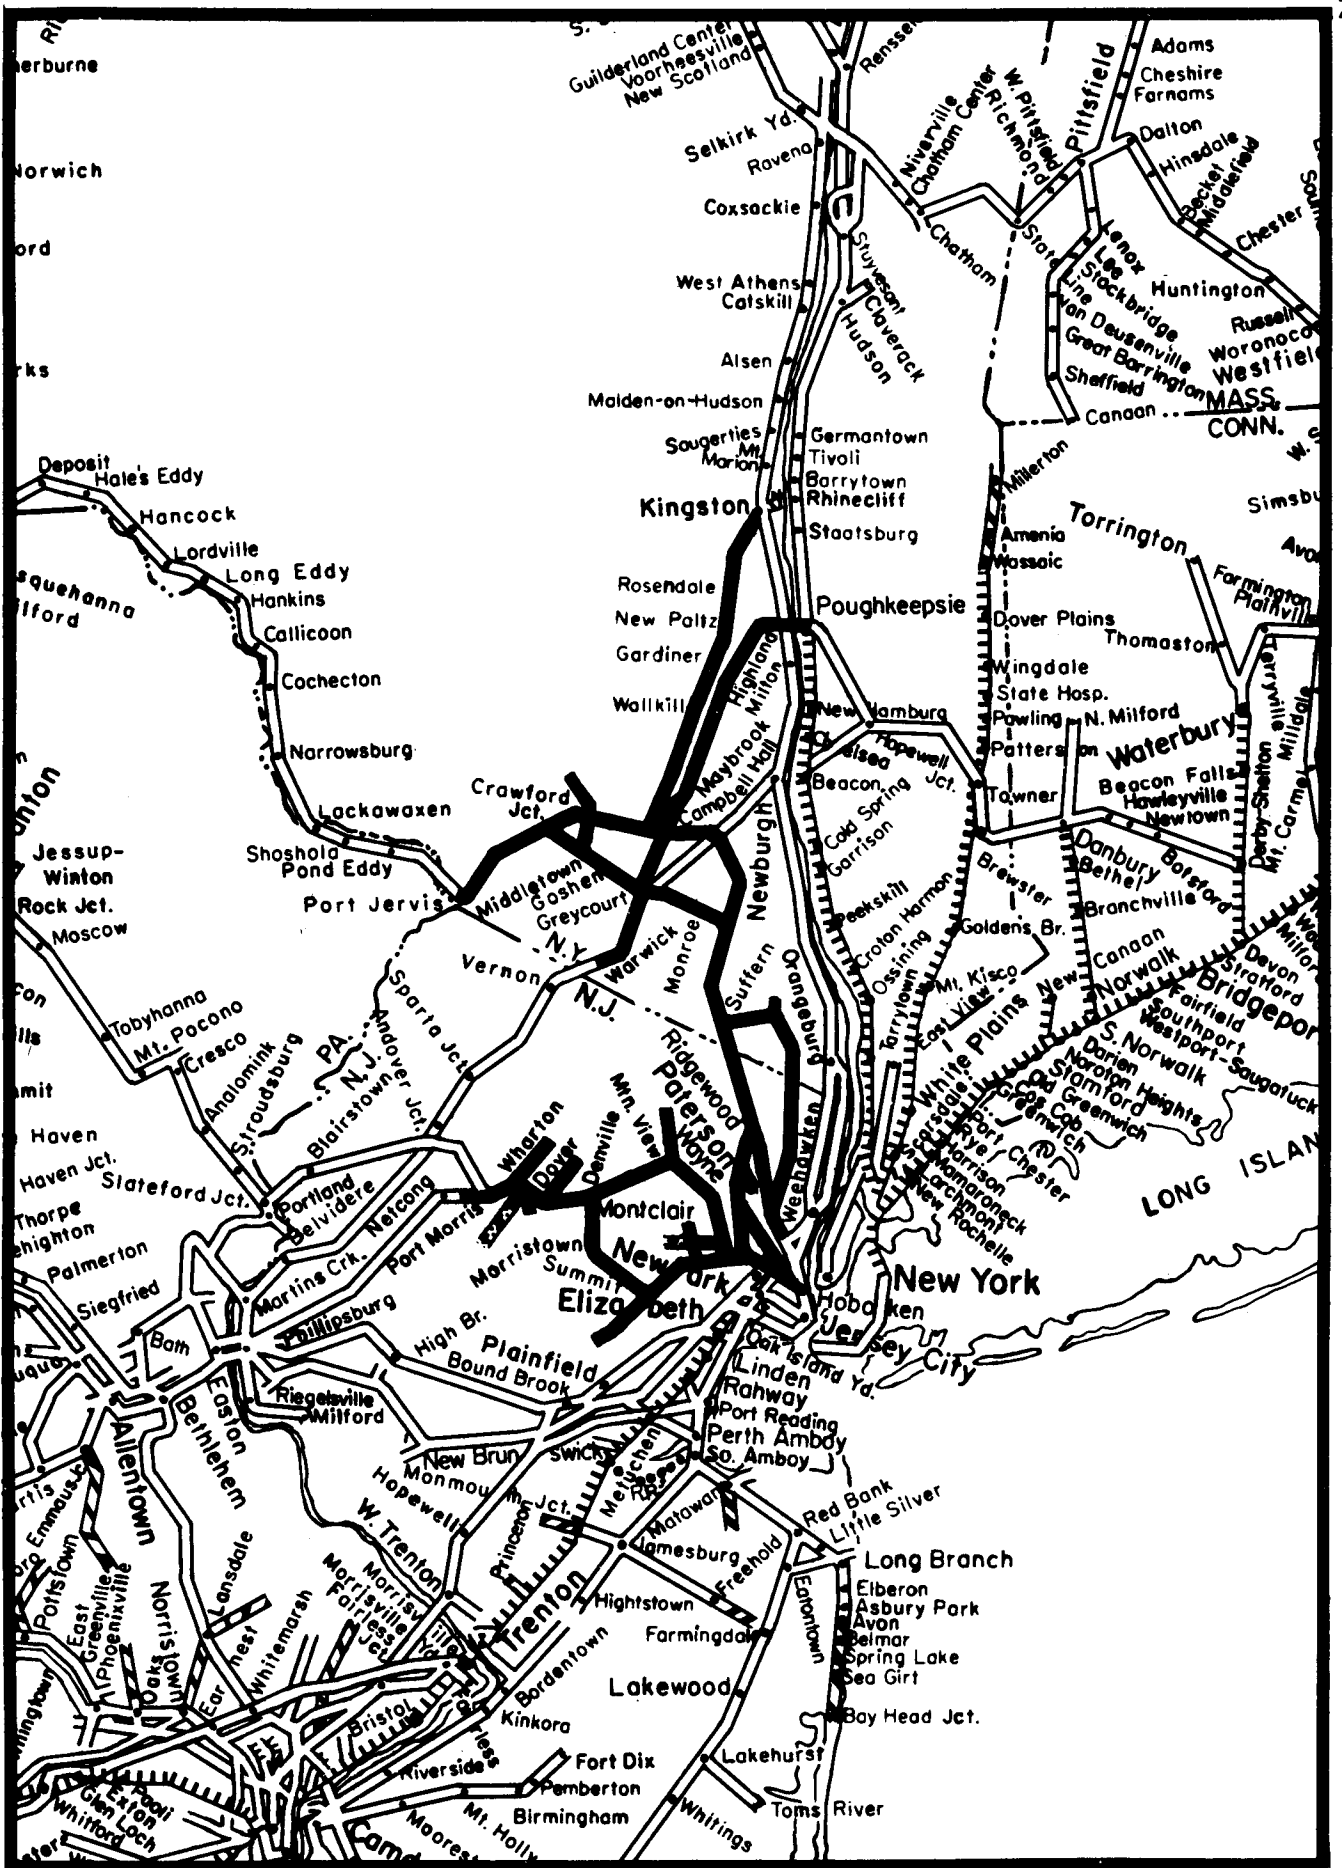

DIVISION MAPS

OPERATIONS

**Office of Chief Engineer, D. & C.
Consolidated Rail Corporation
Philadelphia, Pa.**

JANUARY, 1979

MAP INDEX

DIVISION	HEADQUARTERS	REGION	HEADQUARTERS	PAGE
NEW ENGLAND	SPRINGFIELD	NORTHEASTERN	NEW HAVEN	1
MOHAWK-HUDSON	UTICA	NORTHEASTERN	NEW HAVEN	2
BUFFALO	BUFFALO	NORTHEASTERN	NEW HAVEN	3
-	-	METROPOLITAN	NEW YORK	4
MAP OF NEW YORK & NORTHERN NEW JERSEY AREA				5
NEW JERSEY	ELIZABETH	ATLANTIC	NEWARK	6
HOBOKEN	HOBOKEN	ATLANTIC	NEWARK	7
LEHIGH	BETHLEHEM	ATLANTIC	NEWARK	8
SUSQUEHANNA	HORNELL	ATLANTIC	NEWARK	9
MAP OF PHILADELPHIA & VICINITY				10
PHILADELPHIA	PHILADELPHIA	EASTERN	PHILADELPHIA	11
PHILADELPHIA	BALTIMORE	EASTERN	PHILADELPHIA	12
ZONE C				
HARRISBURG	HARRISBURG	EASTERN	PHILADELPHIA	13
ALLEGHENY	ALTOONA	CENTRAL	PITTSBURGH	14
PITTSBURGH	PITTSBURGH	CENTRAL	PITTSBURGH	15
YOUNGSTOWN	YOUNGSTOWN	CENTRAL	PITTSBURGH	16
CANADA	ST. THOMAS	NORTHERN	DETROIT	17
DETROIT	DETROIT	NORTHERN	DETROIT	18
MICHIGAN	JACKSON	NORTHERN	DETROIT	19
CLEVELAND	CLEVELAND	WESTERN	CHICAGO	20
TOLEDO	TOLEDO	WESTERN	CHICAGO	21
FT. WAYNE	FT. WAYNE	WESTERN	CHICAGO	22
MAP OF CHICAGO & VICINITY				23
CHICAGO	CHICAGO	WESTERN	CHICAGO	24
COLUMBUS	COLUMBUS	SOUTHERN	INDIANAPOLIS	25
SOUTHWEST	INDIANAPOLIS	SOUTHERN	INDIANAPOLIS	26
(1 of 2)				
SOUTHWEST	INDIANAPOLIS	SOUTHERN	INDIANAPOLIS	27
(2 of 2)				

LEGEND

CONRAIL LINES WITHIN DIVISION
 OTHER CONRAIL LINES
 LIGHT DENSITY LINES WITHIN DIVISION
 OTHER LIGHT DENSITY LINES
 TRACKAGE RIGHTS
 SUBSIDIARY LINES

NEW ENGLAND DIVISION
Northeastern Region

MOHAWK-HUDSON DIVISION
Northeastern Region

METROPOLITAN REGION

NEW JERSEY DIVISION
Atlantic Region

HOBOKEN DIVISION
Atlantic Region

LEHIGH DIVISION
Atlantic Region

SUSQUEHANNA DIVISION
Atlantic Region

PHILADELPHIA and VICINITY

Scale of Miles

T.R. 1960