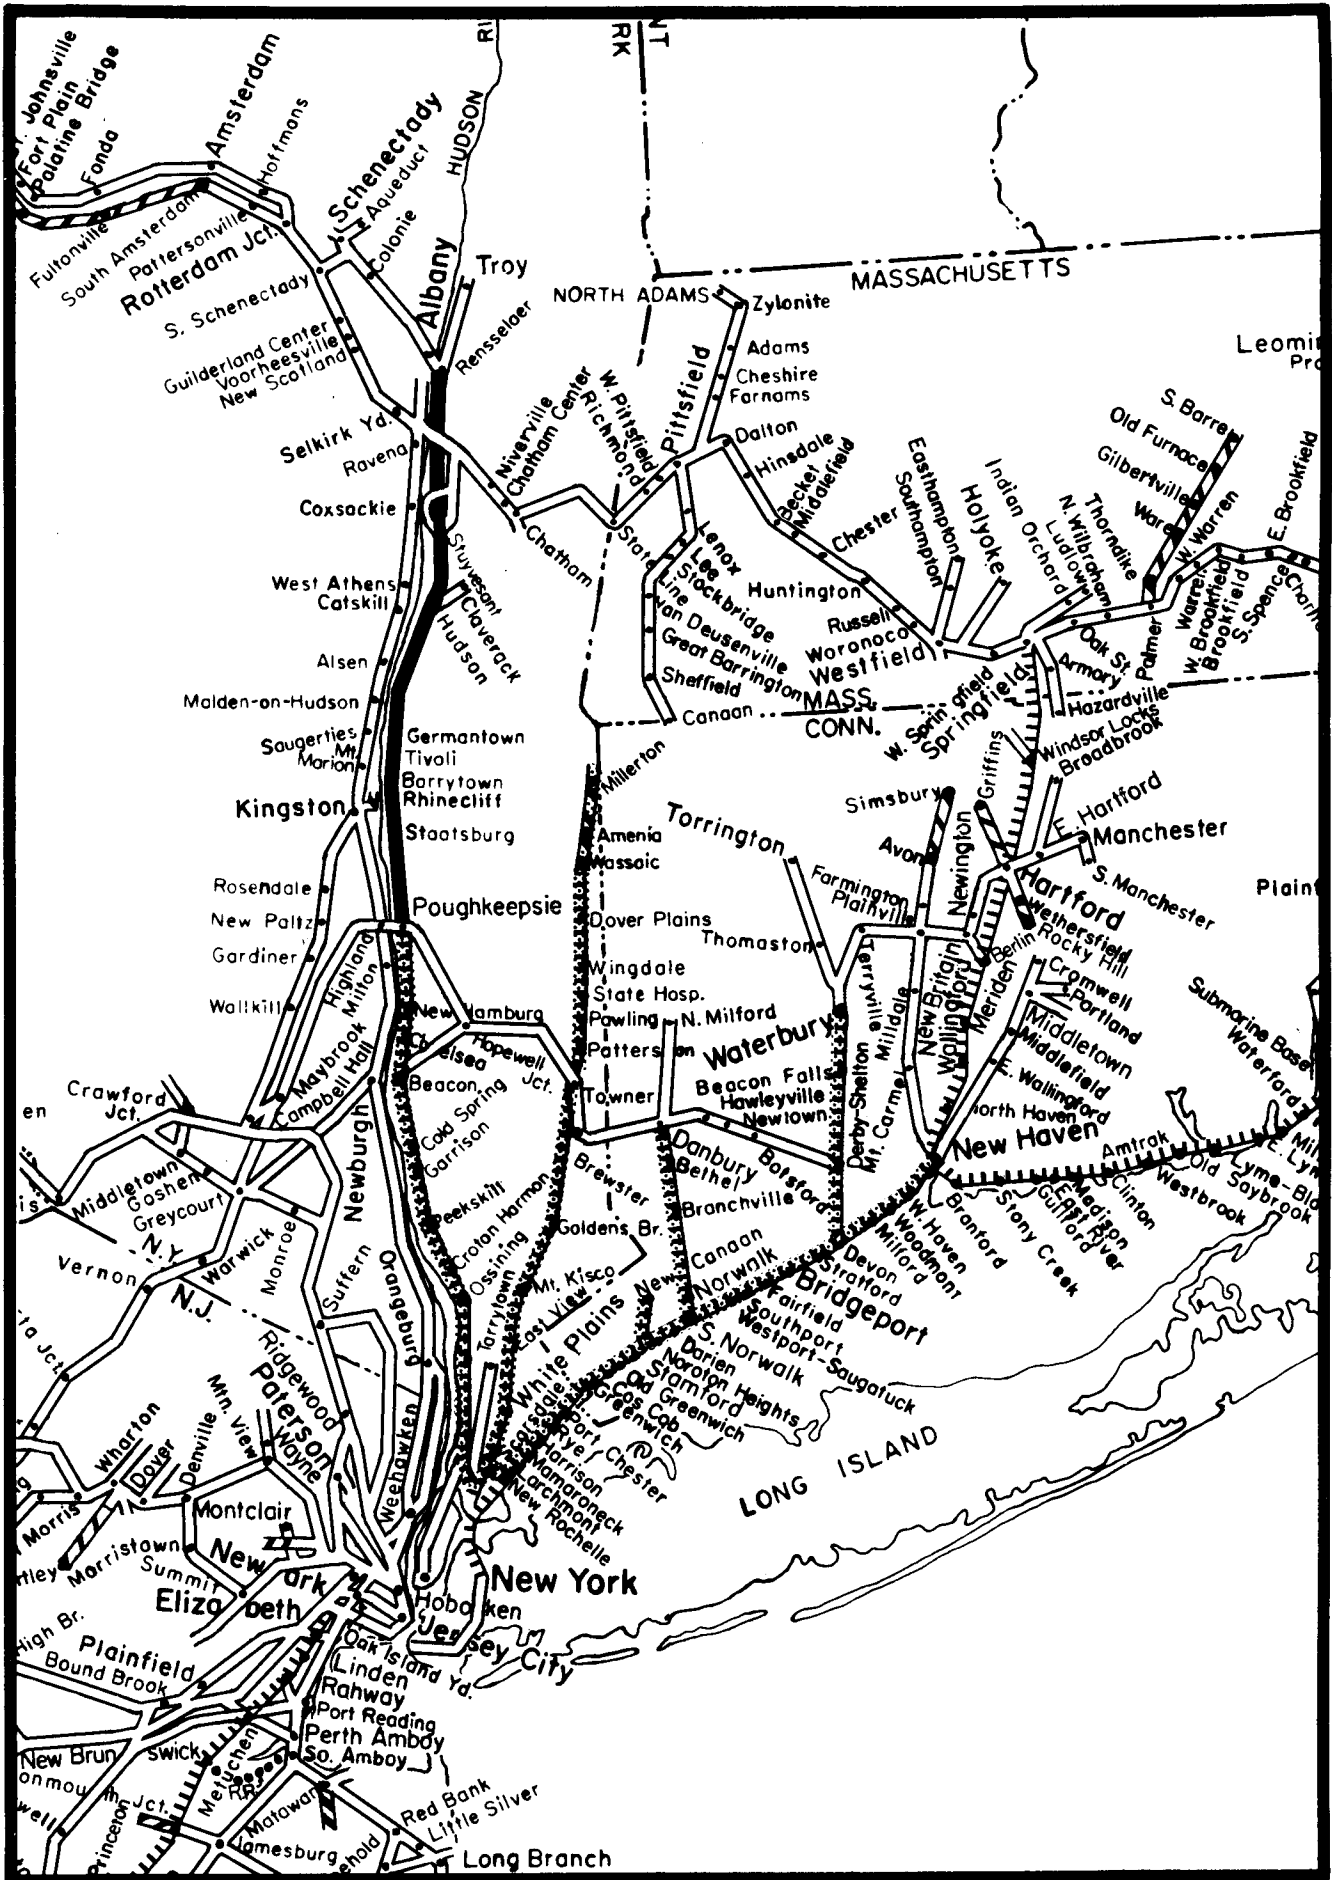

DIVISION MAPS

OPERATIONS

**Office of Chief Engineer, D. & C.
Consolidated Rail Corporation
Philadelphia, Pa.**

JANUARY, 1979

MAP INDEX

DIVISION	HEADQUARTERS	REGION	HEADQUARTERS	PAGE
NEW ENGLAND	SPRINGFIELD	NORTHEASTERN	NEW HAVEN	1
MOHAWK-HUDSON	UTICA	NORTHEASTERN	NEW HAVEN	2
BUFFALO	BUFFALO	NORTHEASTERN	NEW HAVEN	3
-	-	METROPOLITAN	NEW YORK	4
MAP OF NEW YORK & NORTHERN NEW JERSEY AREA				5
NEW JERSEY	ELIZABETH	ATLANTIC	NEWARK	6
HOBOKEN	HOBOKEN	ATLANTIC	NEWARK	7
LEHIGH	BETHLEHEM	ATLANTIC	NEWARK	8
SUSQUEHANNA	HORNELL	ATLANTIC	NEWARK	9
MAP OF PHILADELPHIA & VICINITY				10
PHILADELPHIA	PHILADELPHIA	EASTERN	PHILADELPHIA	11
PHILADELPHIA	BALTIMORE	EASTERN	PHILADELPHIA	12
ZONE C				
HARRISBURG	HARRISBURG	EASTERN	PHILADELPHIA	13
ALLEGHENY	ALTOONA	CENTRAL	PITTSBURGH	14
PITTSBURGH	PITTSBURGH	CENTRAL	PITTSBURGH	15
YOUNGSTOWN	YOUNGSTOWN	CENTRAL	PITTSBURGH	16
CANADA	ST. THOMAS	NORTHERN	DETROIT	17
DETROIT	DETROIT	NORTHERN	DETROIT	18
MICHIGAN	JACKSON	NORTHERN	DETROIT	19
CLEVELAND	CLEVELAND	WESTERN	CHICAGO	20
TOLEDO	TOLEDO	WESTERN	CHICAGO	21
FT. WAYNE	FT. WAYNE	WESTERN	CHICAGO	22
MAP OF CHICAGO & VICINITY				23
CHICAGO	CHICAGO	WESTERN	CHICAGO	24
COLUMBUS	COLUMBUS	SOUTHERN	INDIANAPOLIS	25
SOUTHWEST	INDIANAPOLIS	SOUTHERN	INDIANAPOLIS	26
(1 of 2)				
SOUTHWEST	INDIANAPOLIS	SOUTHERN	INDIANAPOLIS	27
(2 of 2)				

LEGEND

CONRAIL LINES WITHIN DIVISION
 OTHER CONRAIL LINES
 LIGHT DENSITY LINES WITHIN DIVISION
 OTHER LIGHT DENSITY LINES
 TRACKAGE RIGHTS
 SUBSIDIARY LINES

NEW ENGLAND DIVISION
Northeastern Region

MOHAWK-HUDSON DIVISION
Northeastern Region