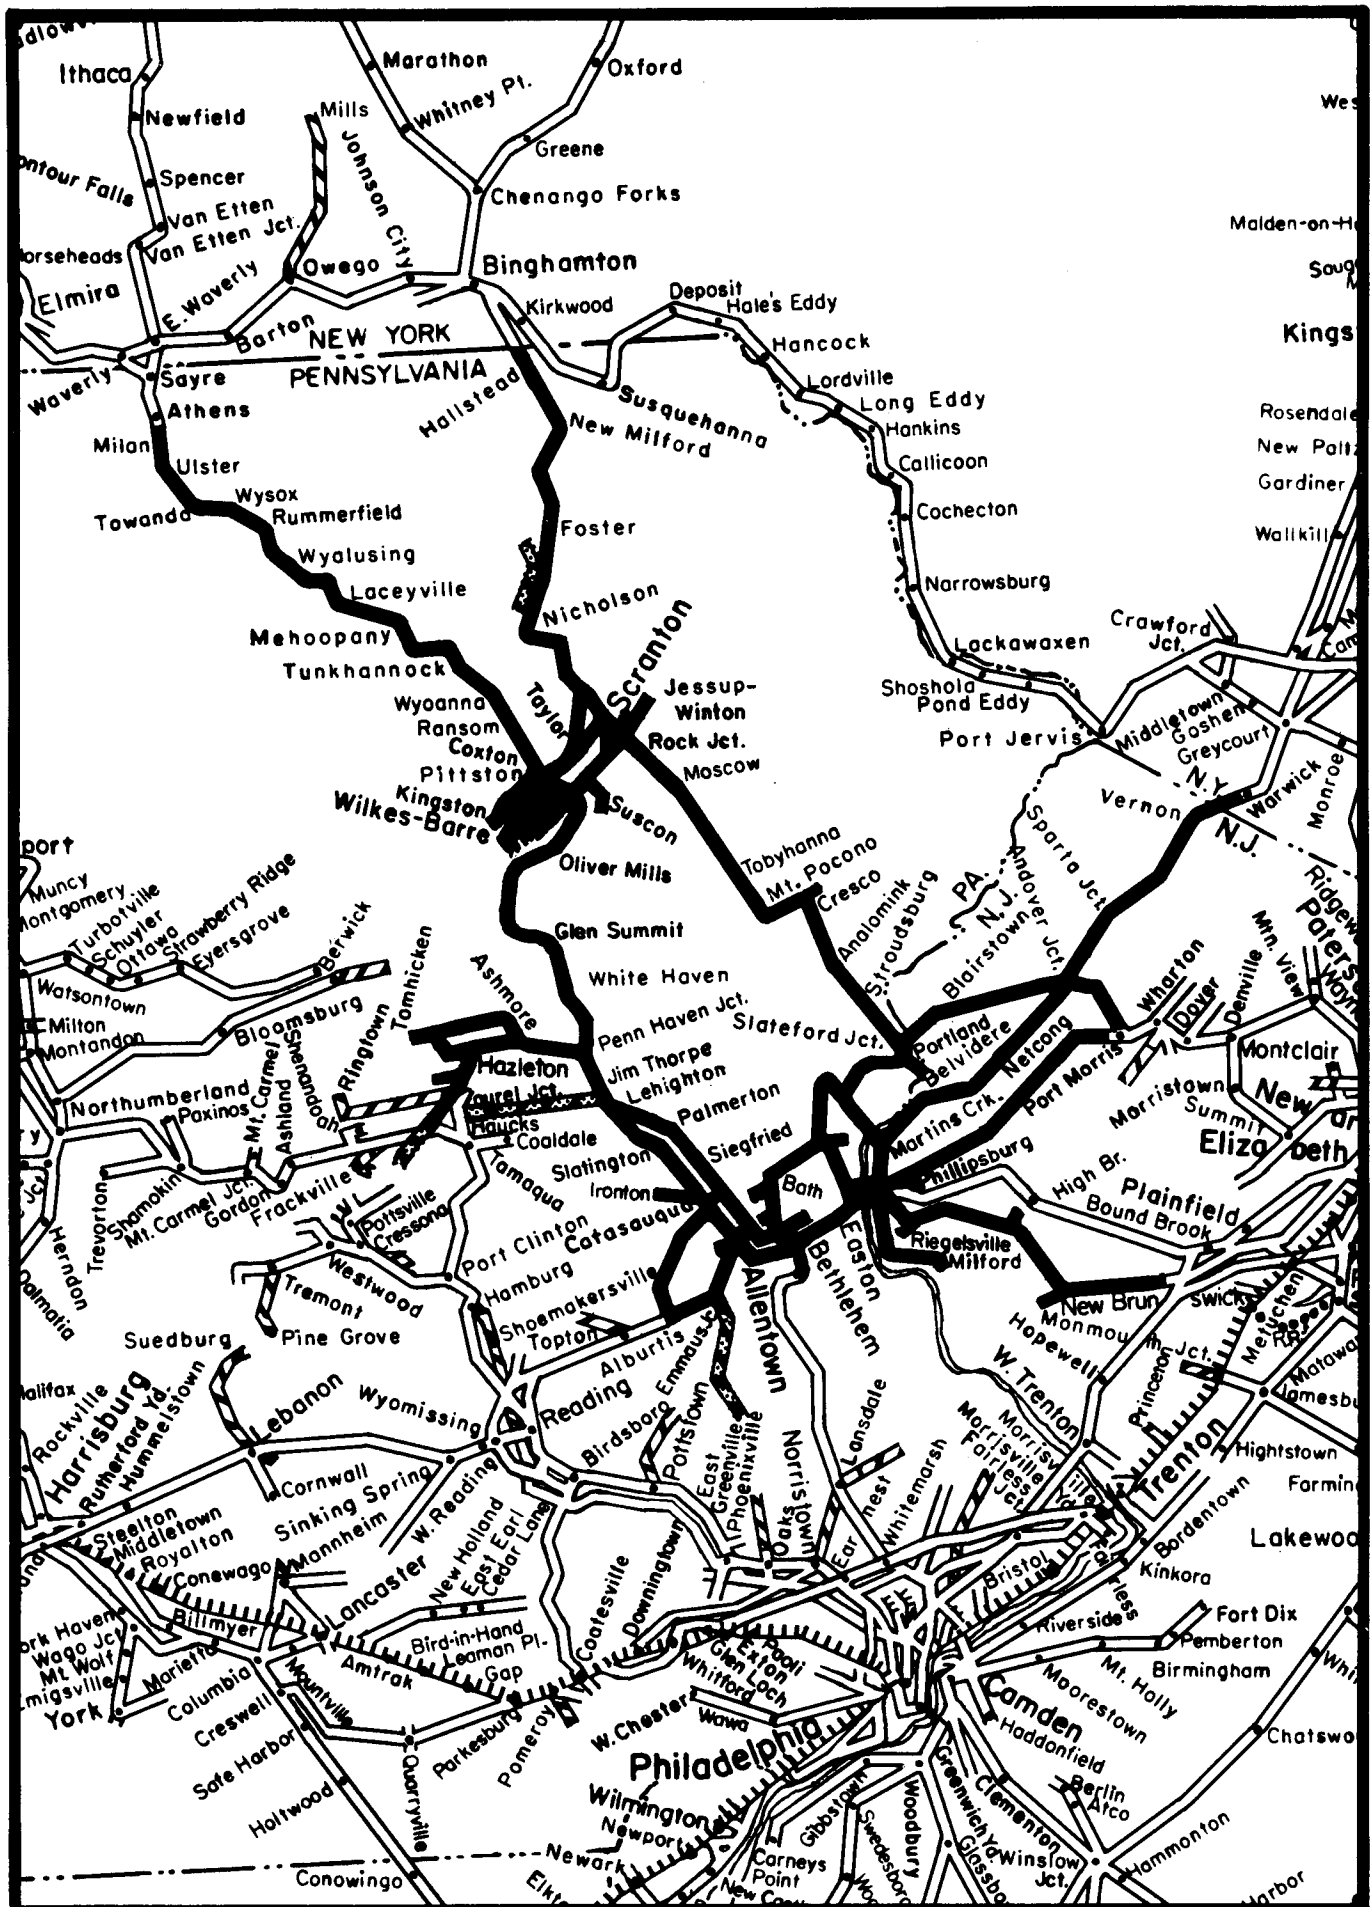

DIVISION MAPS

OPERATIONS

**Office of Chief Engineer, D. & C.
Consolidated Rail Corporation
Philadelphia, Pa.**

JANUARY, 1979

MAP INDEX

DIVISION	HEADQUARTERS	REGION	HEADQUARTERS	PAGE
NEW ENGLAND	SPRINGFIELD	NORTHEASTERN	NEW HAVEN	1
MOHAWK-HUDSON	UTICA	NORTHEASTERN	NEW HAVEN	2
BUFFALO	BUFFALO	NORTHEASTERN	NEW HAVEN	3
-	-	METROPOLITAN	NEW YORK	4
MAP OF NEW YORK & NORTHERN NEW JERSEY AREA				5
NEW JERSEY	ELIZABETH	ATLANTIC	NEWARK	6
HOBOKEN	HOBOKEN	ATLANTIC	NEWARK	7
LEHIGH	BETHLEHEM	ATLANTIC	NEWARK	8
SUSQUEHANNA	HORNELL	ATLANTIC	NEWARK	9
MAP OF PHILADELPHIA & VICINITY				10
PHILADELPHIA	PHILADELPHIA	EASTERN	PHILADELPHIA	11
PHILADELPHIA	BALTIMORE	EASTERN	PHILADELPHIA	12
ZONE C				
HARRISBURG	HARRISBURG	EASTERN	PHILADELPHIA	13
ALLEGHENY	ALTOONA	CENTRAL	PITTSBURGH	14
PITTSBURGH	PITTSBURGH	CENTRAL	PITTSBURGH	15
YOUNGSTOWN	YOUNGSTOWN	CENTRAL	PITTSBURGH	16
CANADA	ST. THOMAS	NORTHERN	DETROIT	17
DETROIT	DETROIT	NORTHERN	DETROIT	18
MICHIGAN	JACKSON	NORTHERN	DETROIT	19
CLEVELAND	CLEVELAND	WESTERN	CHICAGO	20
TOLEDO	TOLEDO	WESTERN	CHICAGO	21
FT. WAYNE	FT. WAYNE	WESTERN	CHICAGO	22
MAP OF CHICAGO & VICINITY				23
CHICAGO	CHICAGO	WESTERN	CHICAGO	24
COLUMBUS	COLUMBUS	SOUTHERN	INDIANAPOLIS	25
SOUTHWEST	INDIANAPOLIS	SOUTHERN	INDIANAPOLIS	26
(1 of 2)				
SOUTHWEST	INDIANAPOLIS	SOUTHERN	INDIANAPOLIS	27
(2 of 2)				

METROPOLITAN REGION

NEW JERSEY DIVISION
Atlantic Region

HOBOKEN DIVISION
Atlantic Region

LEHIGH DIVISION
Atlantic Region

SUSQUEHANNA DIVISION
Atlantic Region

PHILADELPHIA and VICINITY

Scale of Miles

T.R. 1960

CANADA DIVISION
Northern Region

MICHIGAN DIVISION
Northern Region

TOLEDO DIVISION
Western Region

FT. WAYNE DIVISION
Western Region

CHICAGO and VICINITY

Scale of Miles

LEGEND

- Conrail Lines
- · · · ·** Conrail Subsidiary Lines
- - - - -** Conrail Partially Owned Lines
- ▨** Trackage Rights
- ~~~~~** Light Density Lines
- Other Railroads