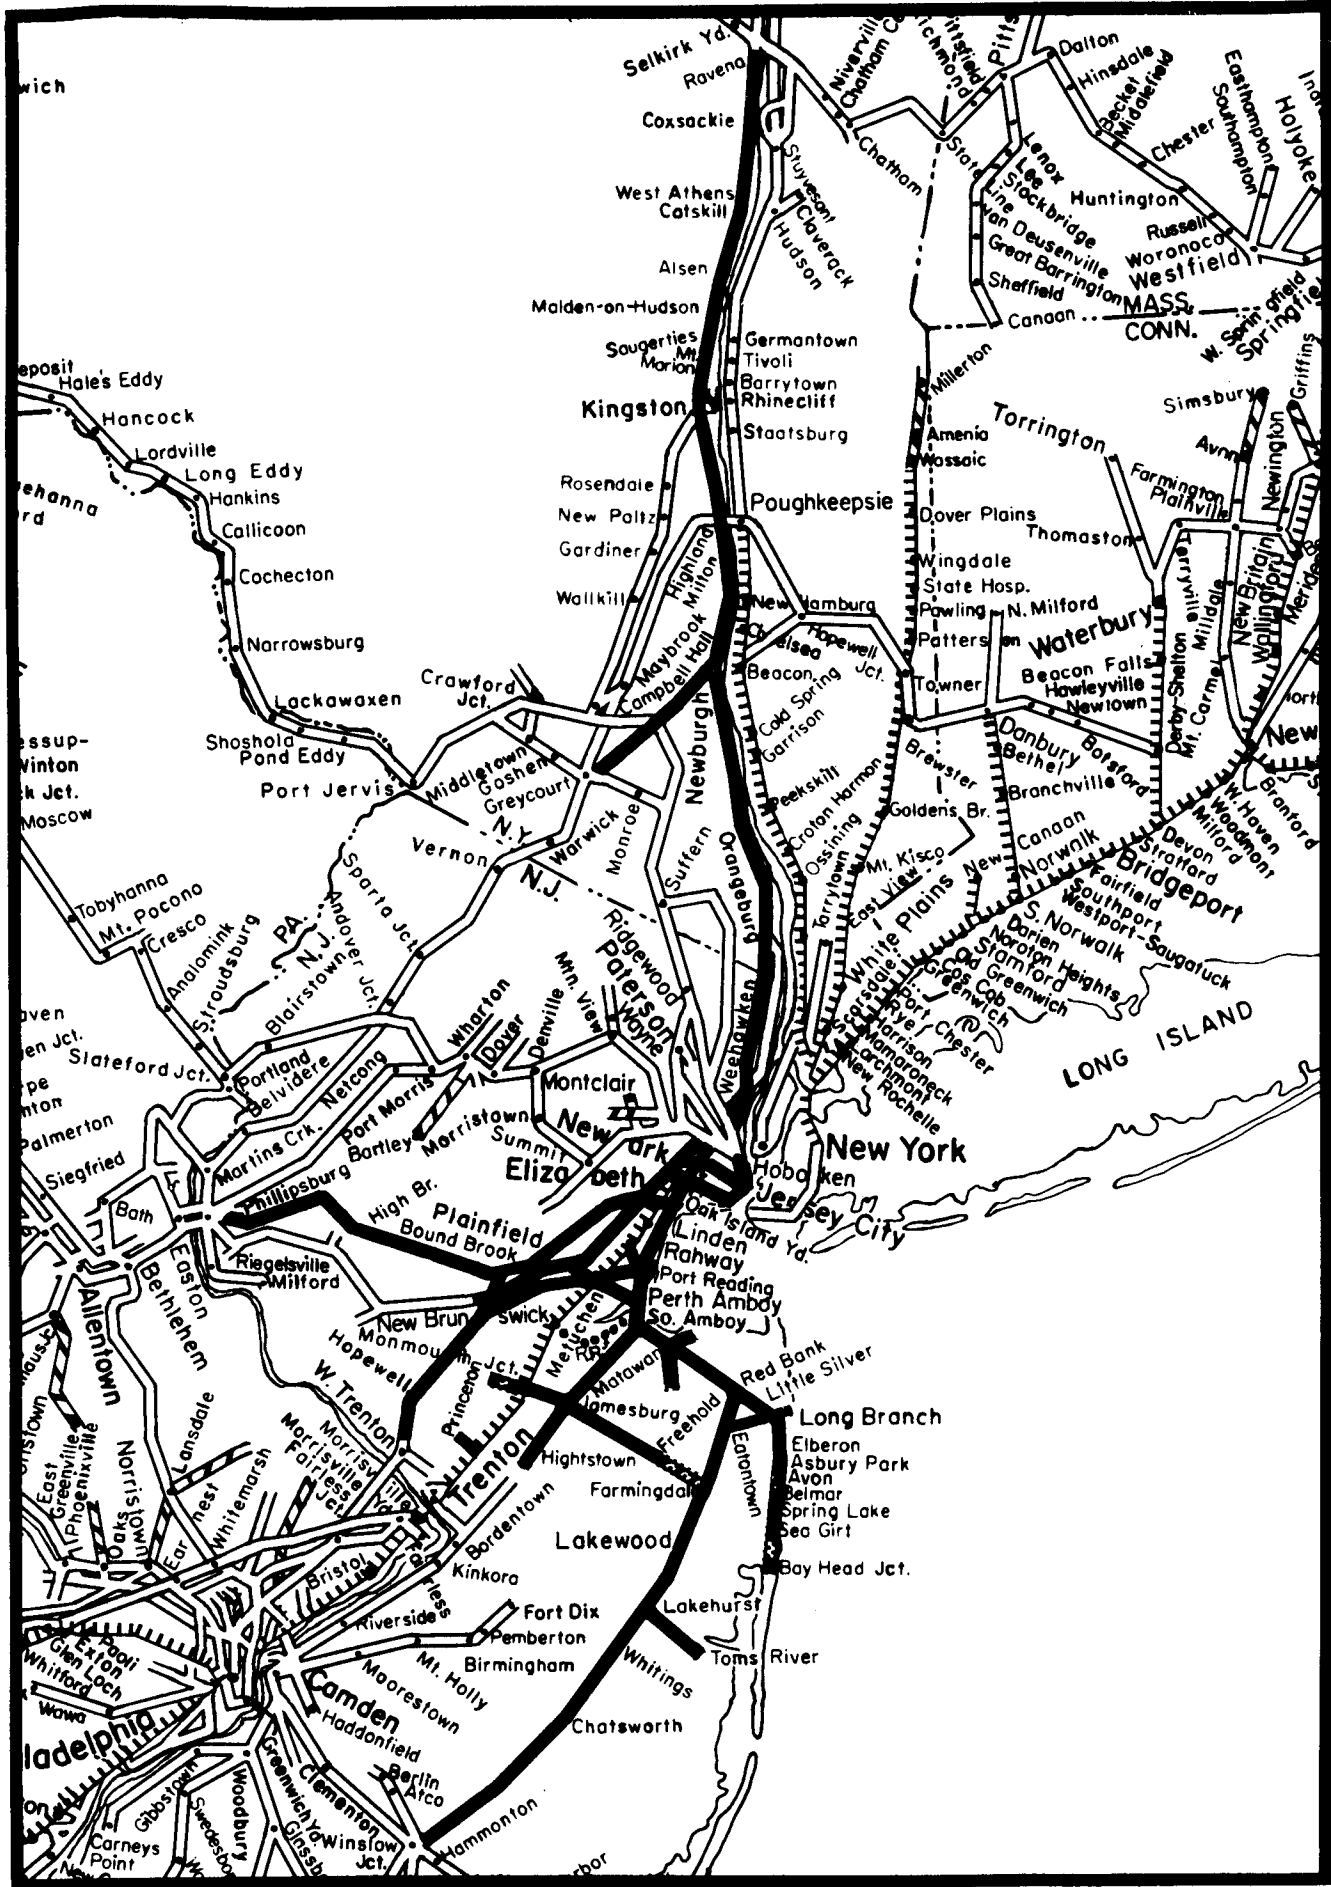

DIVISION MAPS

OPERATIONS

**Office of Chief Engineer, D. & C.
Consolidated Rail Corporation
Philadelphia, Pa.**

JANUARY, 1979

MAP INDEX

DIVISION	HEADQUARTERS	REGION	HEADQUARTERS	PAGE
NEW ENGLAND	SPRINGFIELD	NORTHEASTERN	NEW HAVEN	1
MOHAWK-HUDSON	UTICA	NORTHEASTERN	NEW HAVEN	2
BUFFALO	BUFFALO	NORTHEASTERN	NEW HAVEN	3
-	-	METROPOLITAN	NEW YORK	4
MAP OF NEW YORK & NORTHERN NEW JERSEY AREA				5
NEW JERSEY	ELIZABETH	ATLANTIC	NEWARK	6
HOBOKEN	HOBOKEN	ATLANTIC	NEWARK	7
LEHIGH	BETHLEHEM	ATLANTIC	NEWARK	8
SUSQUEHANNA	HORNELL	ATLANTIC	NEWARK	9
MAP OF PHILADELPHIA & VICINITY				10
PHILADELPHIA	PHILADELPHIA	EASTERN	PHILADELPHIA	11
PHILADELPHIA	BALTIMORE	EASTERN	PHILADELPHIA	12
ZONE C				
HARRISBURG	HARRISBURG	EASTERN	PHILADELPHIA	13
ALLEGHENY	ALTOONA	CENTRAL	PITTSBURGH	14
PITTSBURGH	PITTSBURGH	CENTRAL	PITTSBURGH	15
YOUNGSTOWN	YOUNGSTOWN	CENTRAL	PITTSBURGH	16
CANADA	ST. THOMAS	NORTHERN	DETROIT	17
DETROIT	DETROIT	NORTHERN	DETROIT	18
MICHIGAN	JACKSON	NORTHERN	DETROIT	19
CLEVELAND	CLEVELAND	WESTERN	CHICAGO	20
TOLEDO	TOLEDO	WESTERN	CHICAGO	21
FT. WAYNE	FT. WAYNE	WESTERN	CHICAGO	22
MAP OF CHICAGO & VICINITY				23
CHICAGO	CHICAGO	WESTERN	CHICAGO	24
COLUMBUS	COLUMBUS	SOUTHERN	INDIANAPOLIS	25
SOUTHWEST	INDIANAPOLIS	SOUTHERN	INDIANAPOLIS	26
(1 of 2)				
SOUTHWEST	INDIANAPOLIS	SOUTHERN	INDIANAPOLIS	27
(2 of 2)				

LEGEND

CONRAIL LINES WITHIN DIVISION
 OTHER CONRAIL LINES
 LIGHT DENSITY LINES WITHIN DIVISION
 OTHER LIGHT DENSITY LINES
 TRACKAGE RIGHTS
 SUBSIDIARY LINES

NEW ENGLAND DIVISION
Northeastern Region

MOHAWK-HUDSON DIVISION
Northeastern Region

METROPOLITAN REGION

NEW JERSEY DIVISION
Atlantic Region

HOBOKEN DIVISION
Atlantic Region

LEHIGH DIVISION
Atlantic Region

SUSQUEHANNA DIVISION
Atlantic Region

PHILADELPHIA and VICINITY

Scale of Miles

T.R. 1960