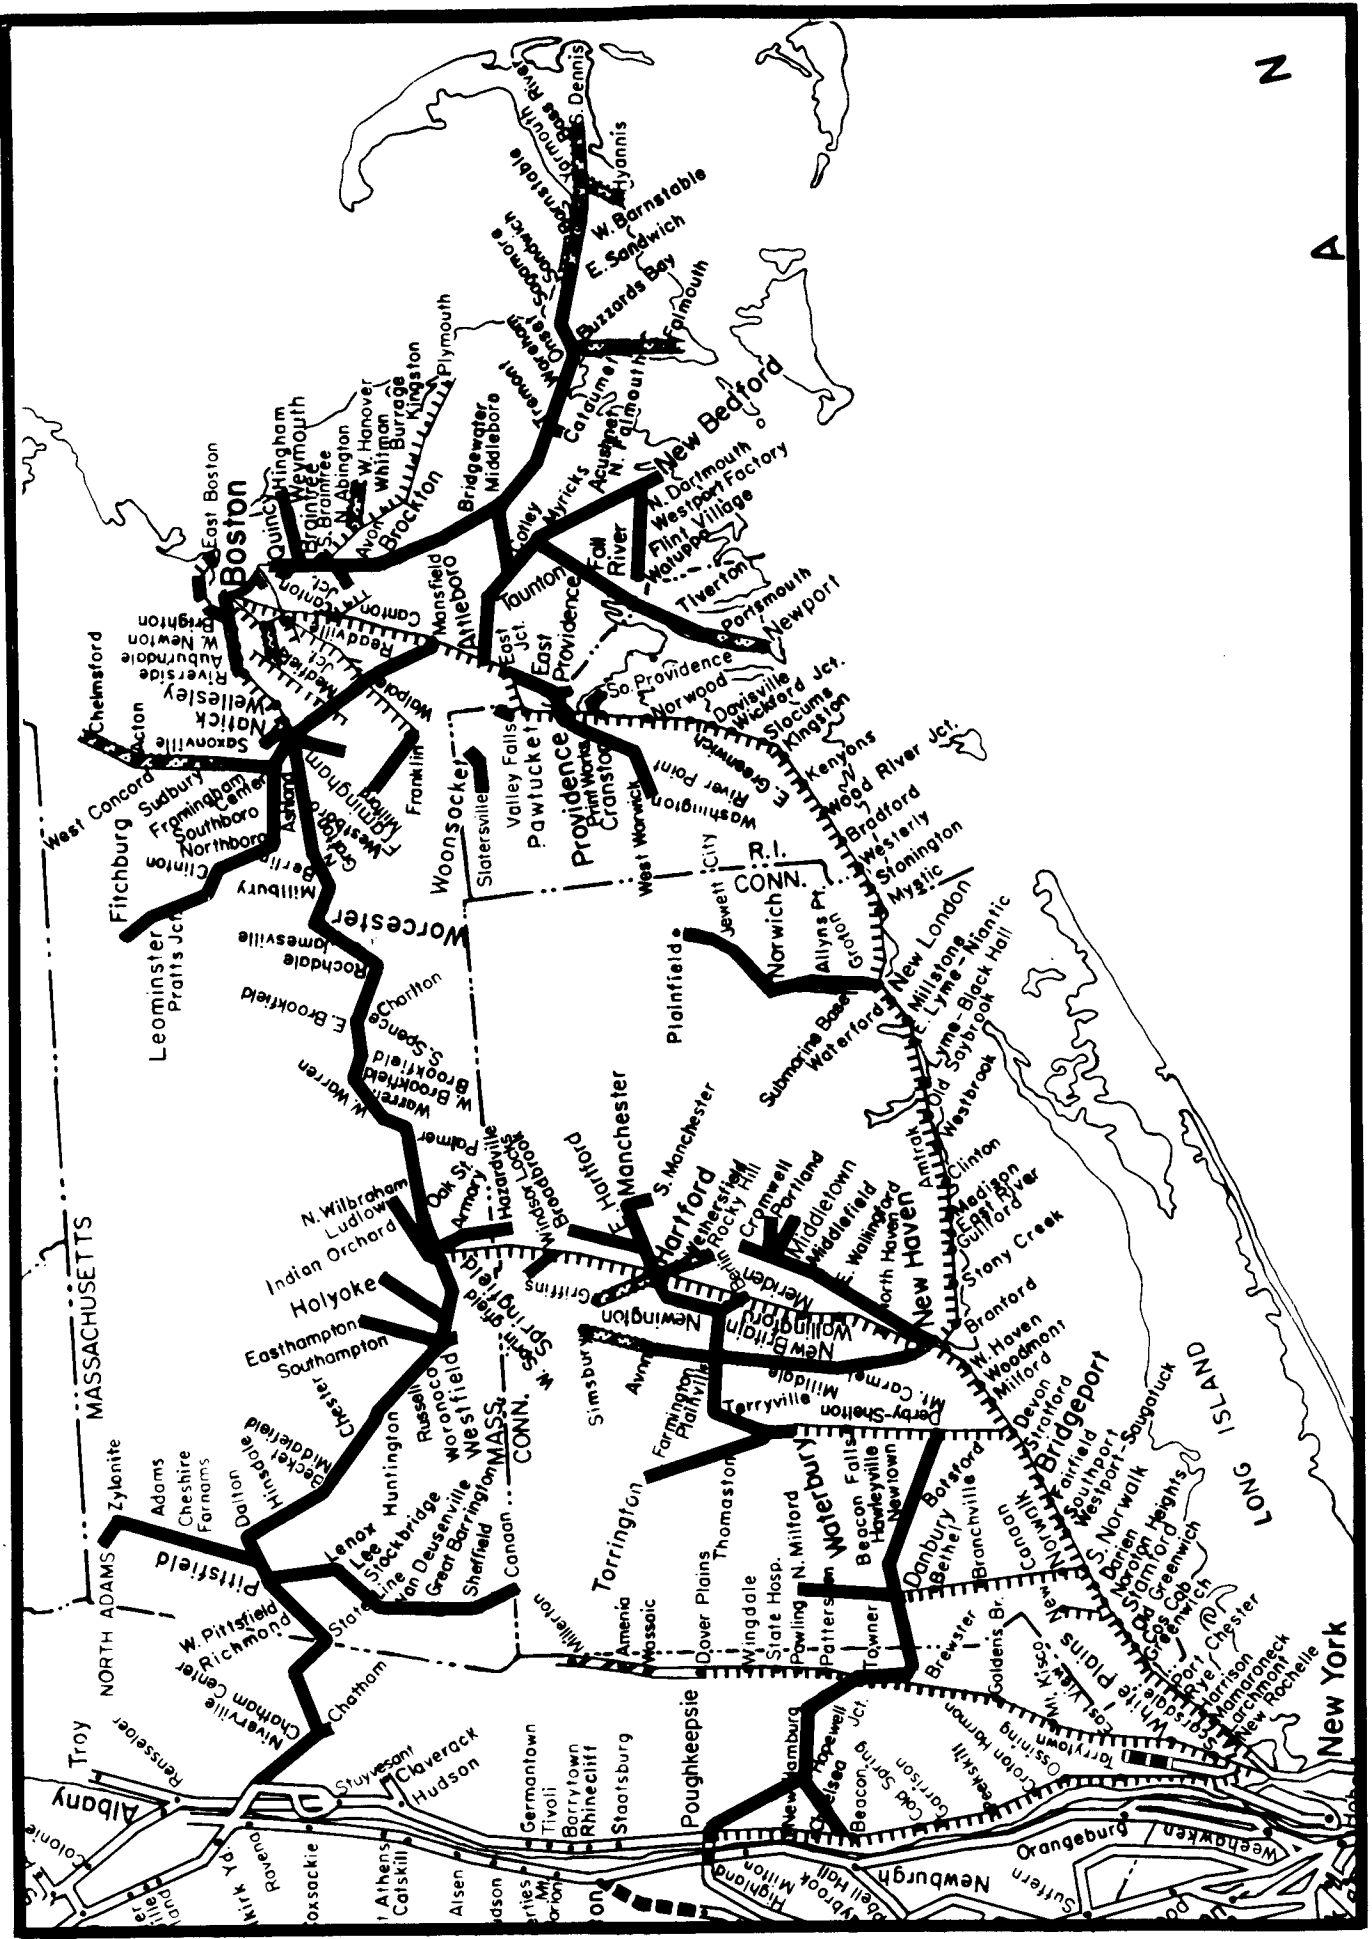

NEW ENGLAND DIVISION
Northeastern Region