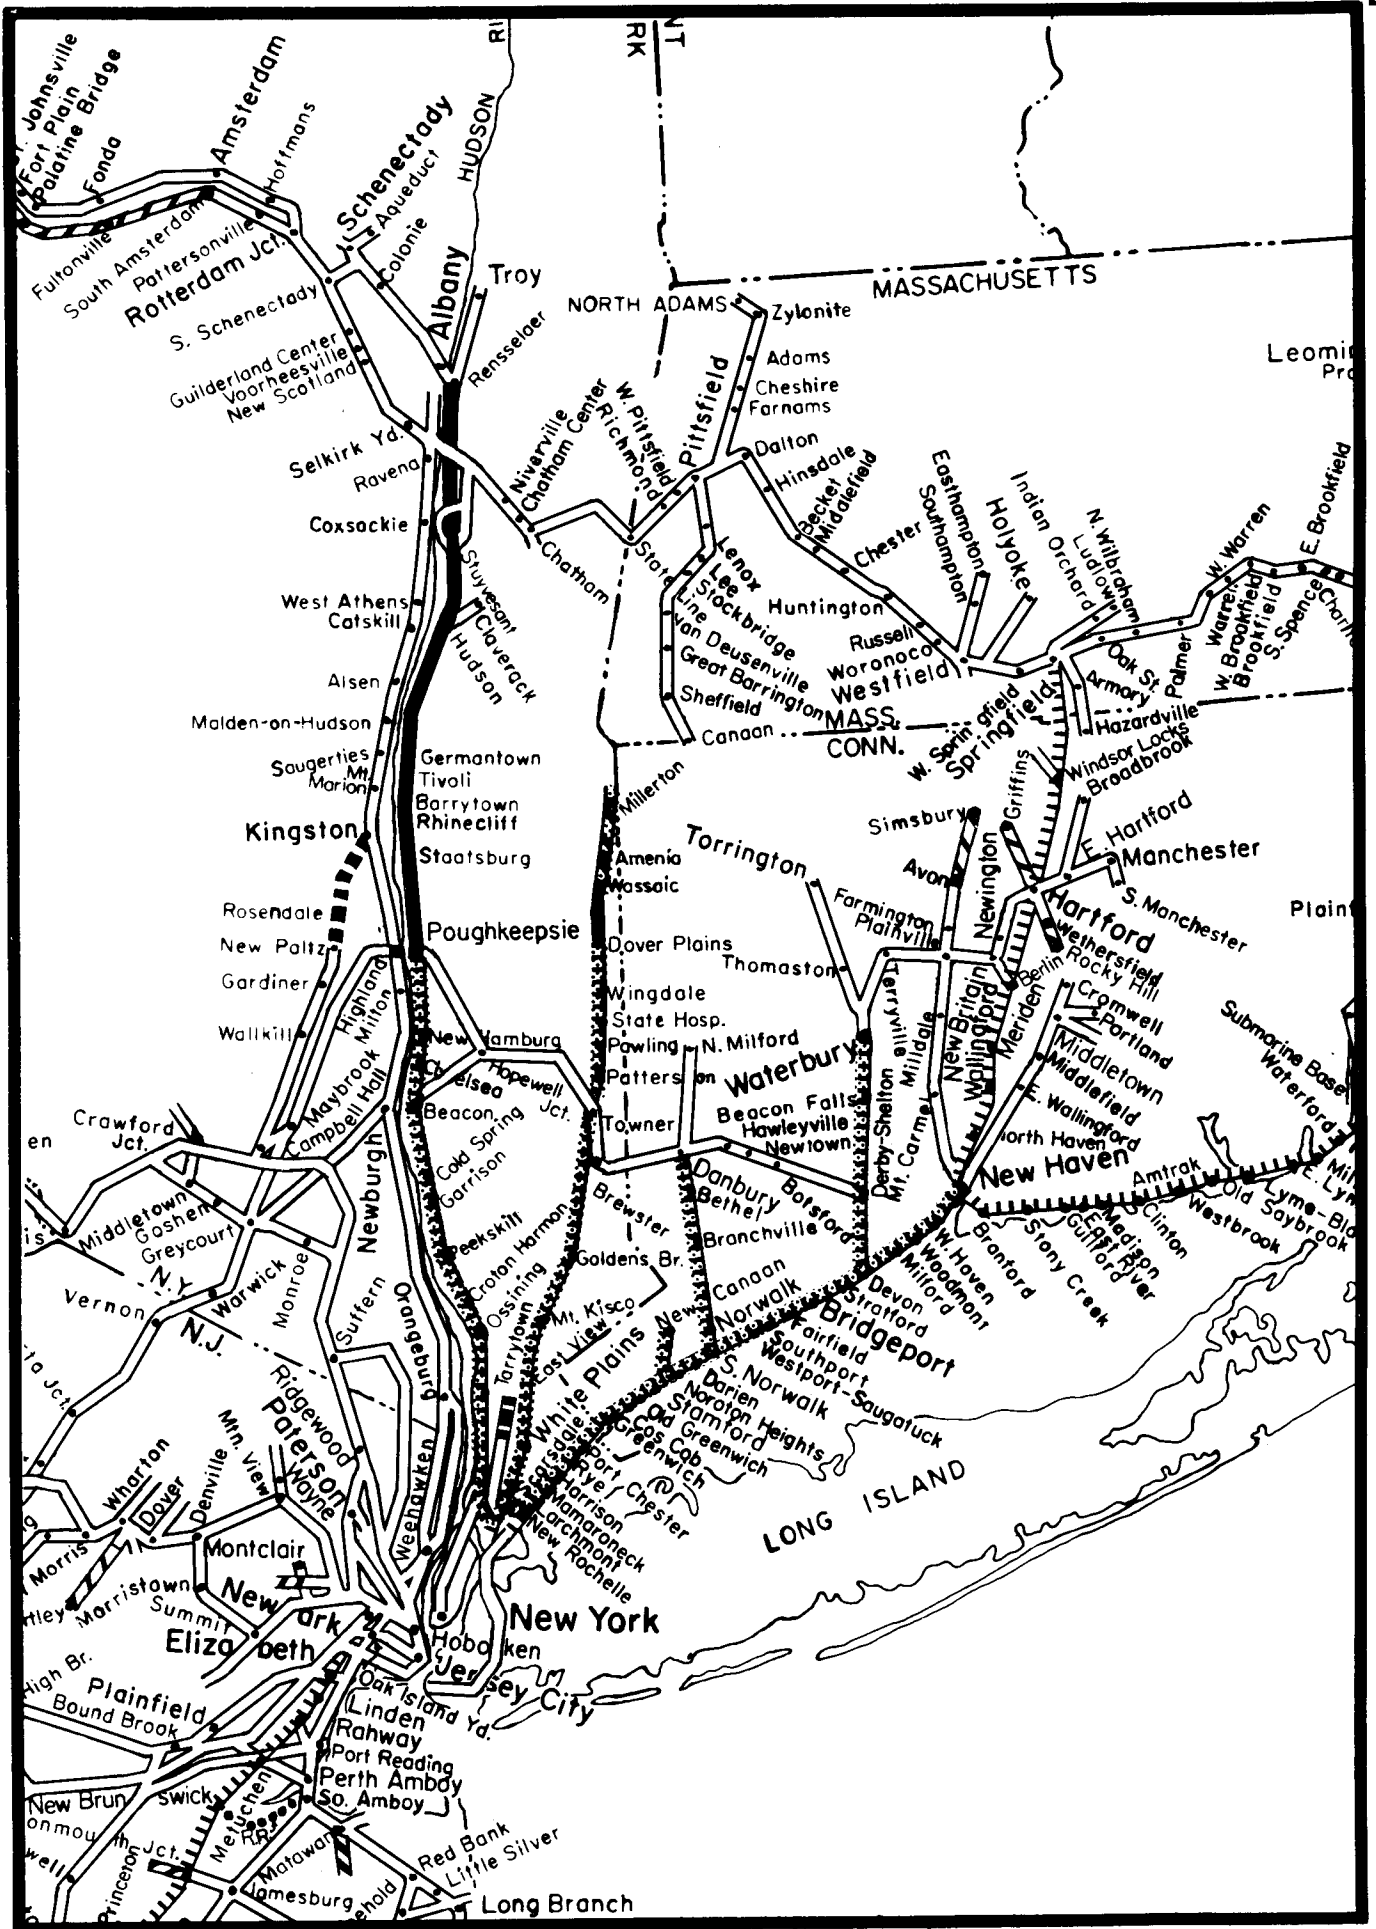

DIVISION MAPS

OPERATIONS

**Office of Chief Engineer, D. & C.
Consolidated Rail Corporation
Philadelphia, Pa.**

JANUARY, 1980

MAP INDEX

DIVISION	HEADQUARTERS	REGION	HEADQUARTERS	PAGE
NEW ENGLAND	SPRINGFIELD	NORTHEASTERN	NEW HAVEN	1
MOHAWK-HUDSON	UTICA	NORTHEASTERN	NEW HAVEN	2
BUFFALO	BUFFALO	NORTHEASTERN	NEW HAVEN	3
-	-	METROPOLITAN	NEW YORK	4
MAP OF NEW YORK & NORTHERN NEW JERSEY AREA				5
NEW JERSEY	ELIZABETH	ATLANTIC	NEWARK	6
HOBOKEN	HOBOKEN	ATLANTIC	NEWARK	7
LEHIGH	BETHLEHEM	ATLANTIC	NEWARK	8
SUSQUEHANNA	HORNELL	ATLANTIC	NEWARK	9
MAP OF PHILADELPHIA & VICINITY				10
PHILADELPHIA	PHILADELPHIA	EASTERN	PHILADELPHIA	11
HARRISBURG	HARRISBURG	EASTERN	PHILADELPHIA	12
ALLEGHENY	ALTOONA	CENTRAL	PITTSBURGH	13
MAP OF PITTSBURGH & VICINITY				14
PITTSBURGH	PITTSBURGH	CENTRAL	PITTSBURGH	15
YOUNGSTOWN	YOUNGSTOWN	CENTRAL	PITTSBURGH	16
CANADA	ST. THOMAS	NORTHERN	DETROIT	17
DETROIT	DETROIT	NORTHERN	DETROIT	18
MICHIGAN	JACKSON	NORTHERN	DETROIT	19
CLEVELAND	CLEVELAND	WESTERN	CHICAGO	20
TOLEDO	TOLEDO	WESTERN	CHICAGO	21
FT. WAYNE	FT. WAYNE	WESTERN	CHICAGO	22
MAP OF CHICAGO & VICINITY				23
CHICAGO	CHICAGO	WESTERN	CHICAGO	24
COLUMBUS	COLUMBUS	SOUTHERN	INDIANAPOLIS	25
SOUTHWEST	INDIANAPOLIS	SOUTHERN	INDIANAPOLIS	26
(1 of 2)				
SOUTHWEST	INDIANAPOLIS	SOUTHERN	INDIANAPOLIS	27
(2 of 2)				

LEGEND

	CONRAIL LINES WITHIN DIVISION
	OTHER CONRAIL LINES
	CONRAIL OUT OF SERVICE LINES
	CONRAIL AFFILIATED LINES
	CONRAIL TRACKAGE RIGHTS
	LINES WITHIN DIVISION
	OTHER LIGHT DENSITY LINES
	OTHER RAILROADS

NEW ENGLAND DIVISION
Northeastern Region

BUFFALO DIVISION
Northeastern Region

METROPOLITAN REGION

NEW JERSEY DIVISION
Atlantic Region

LEHIGH DIVISION
Atlantic Region

SUSQUEHANNA DIVISION
Atlantic Region

PHILADELPHIA DIVISION
Eastern Region