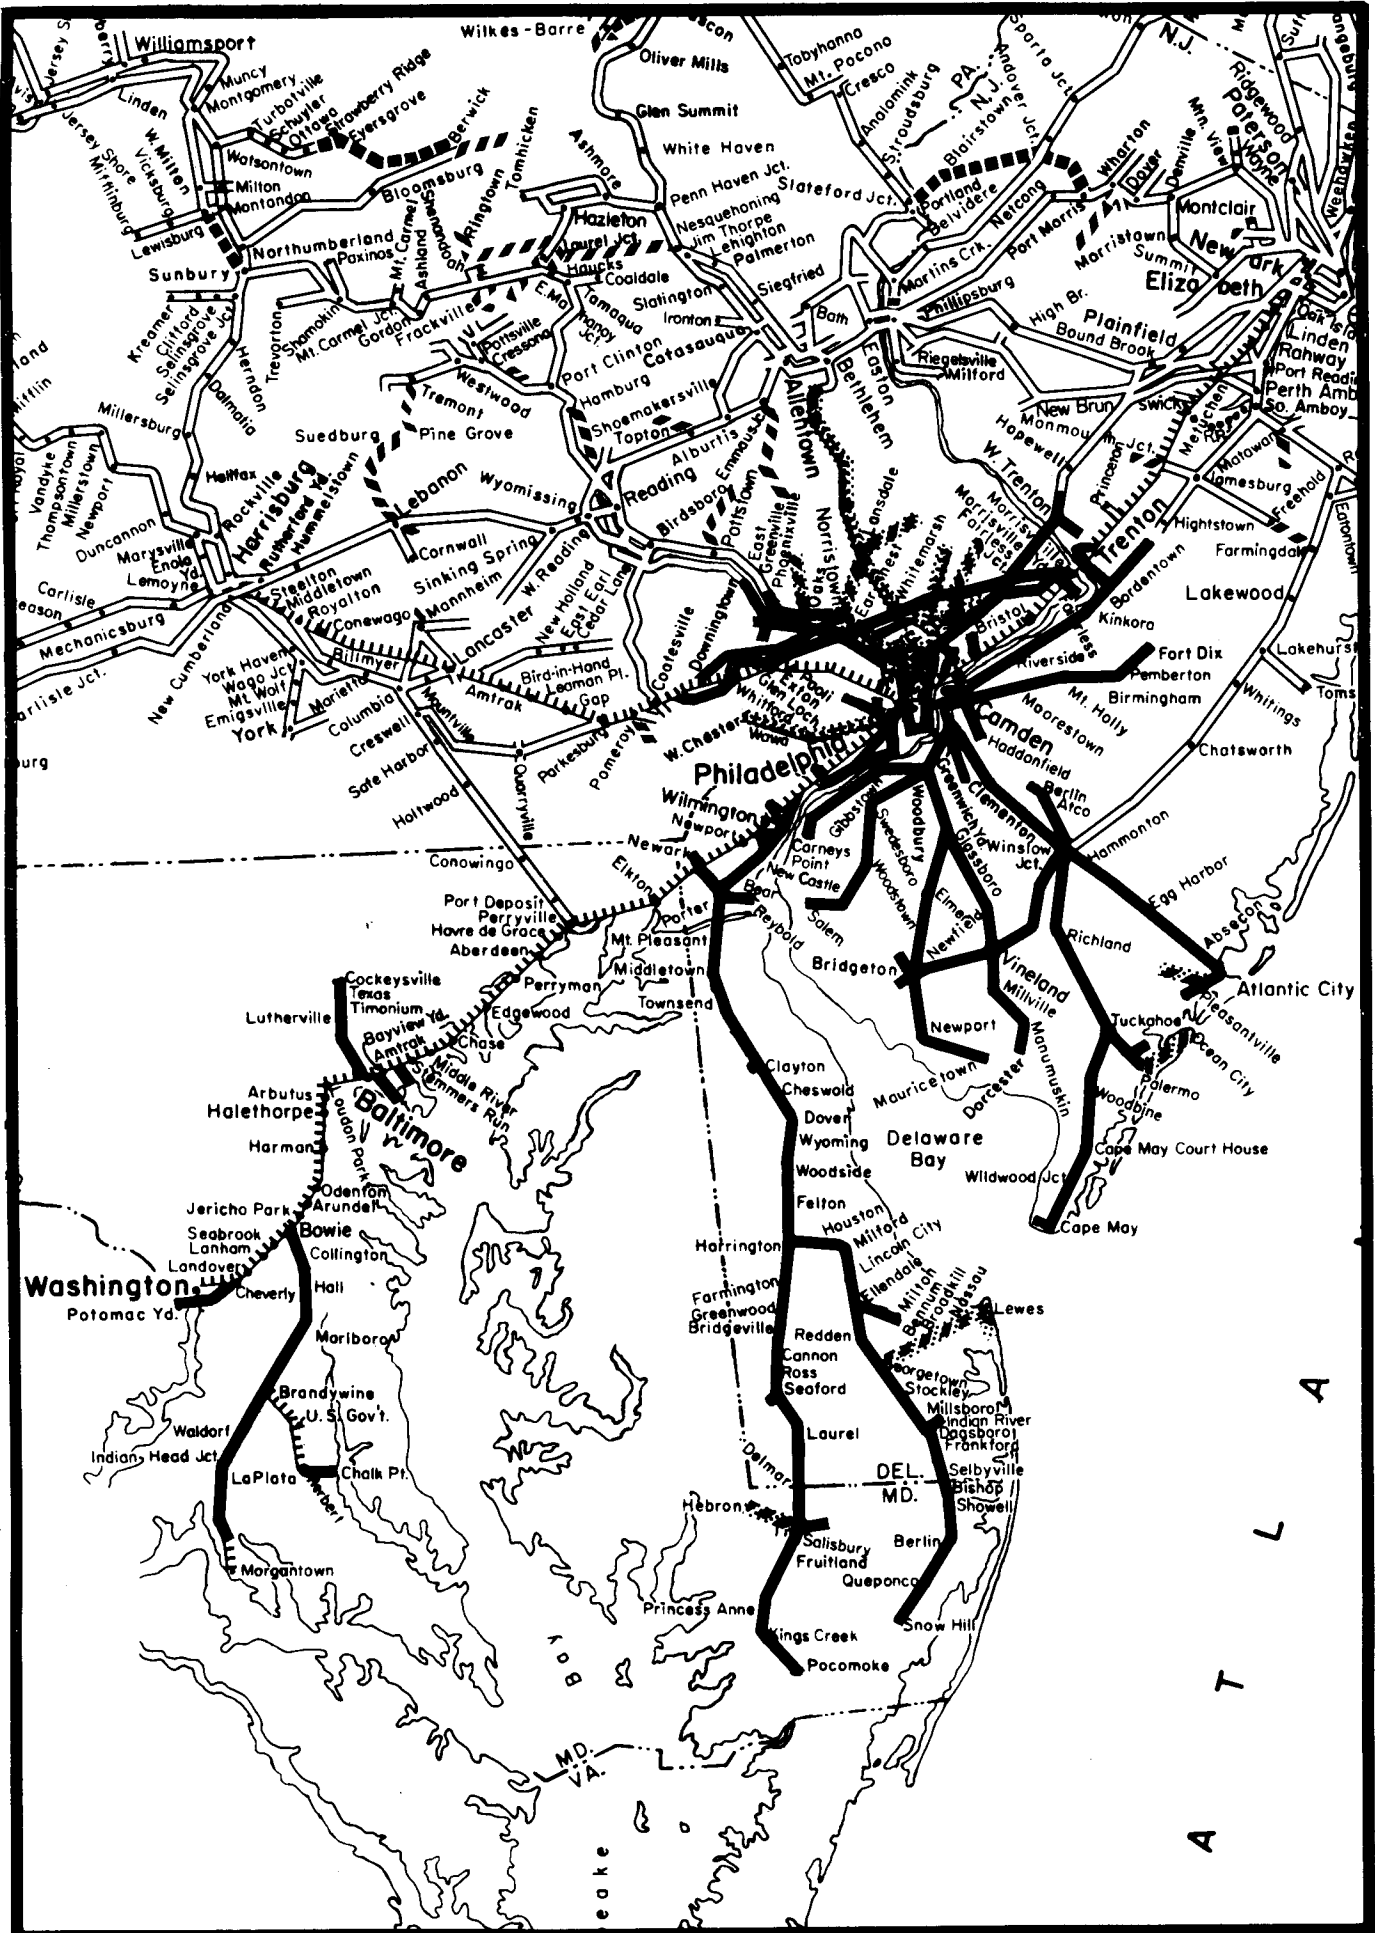

DIVISION MAPS

OPERATIONS

**Office of Chief Engineer, D. & C.
Consolidated Rail Corporation
Philadelphia, Pa.**

JANUARY, 1980

MAP INDEX

DIVISION	HEADQUARTERS	REGION	HEADQUARTERS	PAGE
NEW ENGLAND	SPRINGFIELD	NORTHEASTERN	NEW HAVEN	1
MOHAWK-HUDSON	UTICA	NORTHEASTERN	NEW HAVEN	2
BUFFALO	BUFFALO	NORTHEASTERN	NEW HAVEN	3
-	-	METROPOLITAN	NEW YORK	4
MAP OF NEW YORK & NORTHERN NEW JERSEY AREA				5
NEW JERSEY	ELIZABETH	ATLANTIC	NEWARK	6
HOBOKEN	HOBOKEN	ATLANTIC	NEWARK	7
LEHIGH	BETHLEHEM	ATLANTIC	NEWARK	8
SUSQUEHANNA	HORNELL	ATLANTIC	NEWARK	9
MAP OF PHILADELPHIA & VICINITY				10
PHILADELPHIA	PHILADELPHIA	EASTERN	PHILADELPHIA	11
HARRISBURG	HARRISBURG	EASTERN	PHILADELPHIA	12
ALLEGHENY	ALTOONA	CENTRAL	PITTSBURGH	13
MAP OF PITTSBURGH & VICINITY				14
PITTSBURGH	PITTSBURGH	CENTRAL	PITTSBURGH	15
YOUNGSTOWN	YOUNGSTOWN	CENTRAL	PITTSBURGH	16
CANADA	ST. THOMAS	NORTHERN	DETROIT	17
DETROIT	DETROIT	NORTHERN	DETROIT	18
MICHIGAN	JACKSON	NORTHERN	DETROIT	19
CLEVELAND	CLEVELAND	WESTERN	CHICAGO	20
TOLEDO	TOLEDO	WESTERN	CHICAGO	21
FT. WAYNE	FT. WAYNE	WESTERN	CHICAGO	22
MAP OF CHICAGO & VICINITY				23
CHICAGO	CHICAGO	WESTERN	CHICAGO	24
COLUMBUS	COLUMBUS	SOUTHERN	INDIANAPOLIS	25
SOUTHWEST	INDIANAPOLIS	SOUTHERN	INDIANAPOLIS	26
(1 of 2)				
SOUTHWEST	INDIANAPOLIS	SOUTHERN	INDIANAPOLIS	27
(2 of 2)				

NEW ENGLAND DIVISION
Northeastern Region

BUFFALO DIVISION
Northeastern Region

METROPOLITAN REGION

NEW JERSEY DIVISION
Atlantic Region

LEHIGH DIVISION
Atlantic Region

SUSQUEHANNA DIVISION
Atlantic Region

PHILADELPHIA DIVISION
Eastern Region

CANADA DIVISION
Northern Region

MICHIGAN DIVISION
Northern Region

CLEVELAND DIVISION
Western Region

TOLEDO DIVISION
Western Region

FT. WAYNE DIVISION
Western Region

CHICAGO and VICINITY

Scale of Miles

LEGEND

**SOUTHWEST DIVISION
Southern Region**