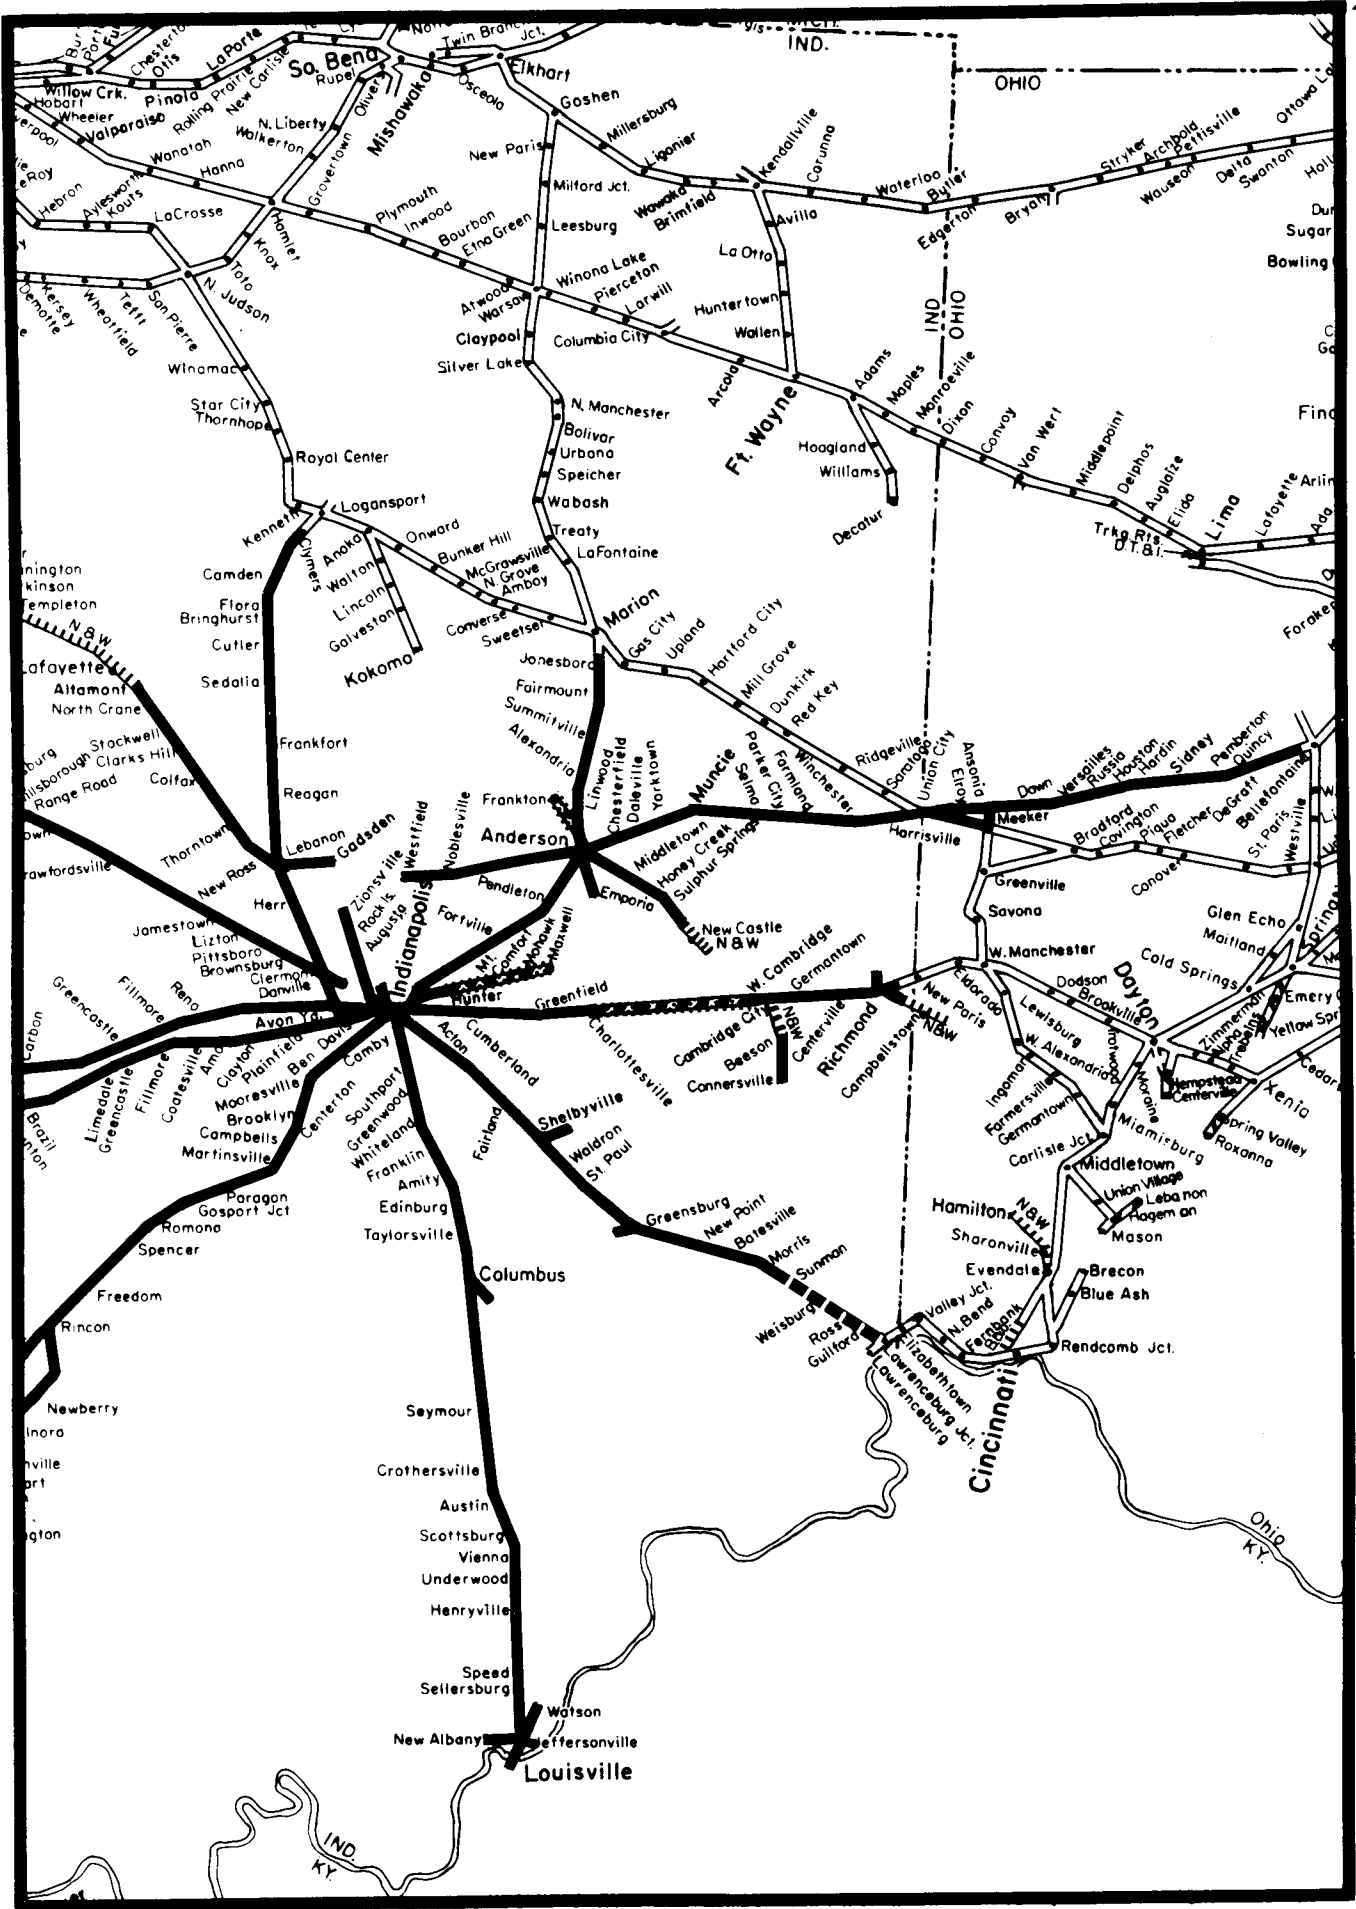

DIVISION MAPS

OPERATIONS

**Office of Chief Engineer, D. & C.
Consolidated Rail Corporation
Philadelphia, Pa.**

JANUARY, 1980

MAP INDEX

DIVISION	HEADQUARTERS	REGION	HEADQUARTERS	PAGE
NEW ENGLAND	SPRINGFIELD	NORTHEASTERN	NEW HAVEN	1
MOHAWK-HUDSON	UTICA	NORTHEASTERN	NEW HAVEN	2
BUFFALO	BUFFALO	NORTHEASTERN	NEW HAVEN	3
-	-	METROPOLITAN	NEW YORK	4
MAP OF NEW YORK & NORTHERN NEW JERSEY AREA				5
NEW JERSEY	ELIZABETH	ATLANTIC	NEWARK	6
HOBOKEN	HOBOKEN	ATLANTIC	NEWARK	7
LEHIGH	BETHLEHEM	ATLANTIC	NEWARK	8
SUSQUEHANNA	HORNELL	ATLANTIC	NEWARK	9
MAP OF PHILADELPHIA & VICINITY				10
PHILADELPHIA	PHILADELPHIA	EASTERN	PHILADELPHIA	11
HARRISBURG	HARRISBURG	EASTERN	PHILADELPHIA	12
ALLEGHENY	ALTOONA	CENTRAL	PITTSBURGH	13
MAP OF PITTSBURGH & VICINITY				14
PITTSBURGH	PITTSBURGH	CENTRAL	PITTSBURGH	15
YOUNGSTOWN	YOUNGSTOWN	CENTRAL	PITTSBURGH	16
CANADA	ST. THOMAS	NORTHERN	DETROIT	17
DETROIT	DETROIT	NORTHERN	DETROIT	18
MICHIGAN	JACKSON	NORTHERN	DETROIT	19
CLEVELAND	CLEVELAND	WESTERN	CHICAGO	20
TOLEDO	TOLEDO	WESTERN	CHICAGO	21
FT. WAYNE	FT. WAYNE	WESTERN	CHICAGO	22
MAP OF CHICAGO & VICINITY				23
CHICAGO	CHICAGO	WESTERN	CHICAGO	24
COLUMBUS	COLUMBUS	SOUTHERN	INDIANAPOLIS	25
SOUTHWEST	INDIANAPOLIS	SOUTHERN	INDIANAPOLIS	26
(1 of 2)				
SOUTHWEST	INDIANAPOLIS	SOUTHERN	INDIANAPOLIS	27
(2 of 2)				

CANADA DIVISION
Northern Region

MICHIGAN DIVISION
Northern Region

CLEVELAND DIVISION
Western Region

TOLEDO DIVISION
Western Region

FT. WAYNE DIVISION
Western Region

CHICAGO and VICINITY

Scale of Miles

LEGEND

- Conrail Lines
-** Conrail Subsidiary Lines
- - - - -** Trackage Rights
- ~~~~~** Light Density Lines
- ==** Other Railroads

CHICAGO DIVISION
Western Region

COLUMBUS DIVISION
Southern Region

**SOUTHWEST DIVISION
Southern Region**

**SOUTHWEST DIVISION
Southern Region**