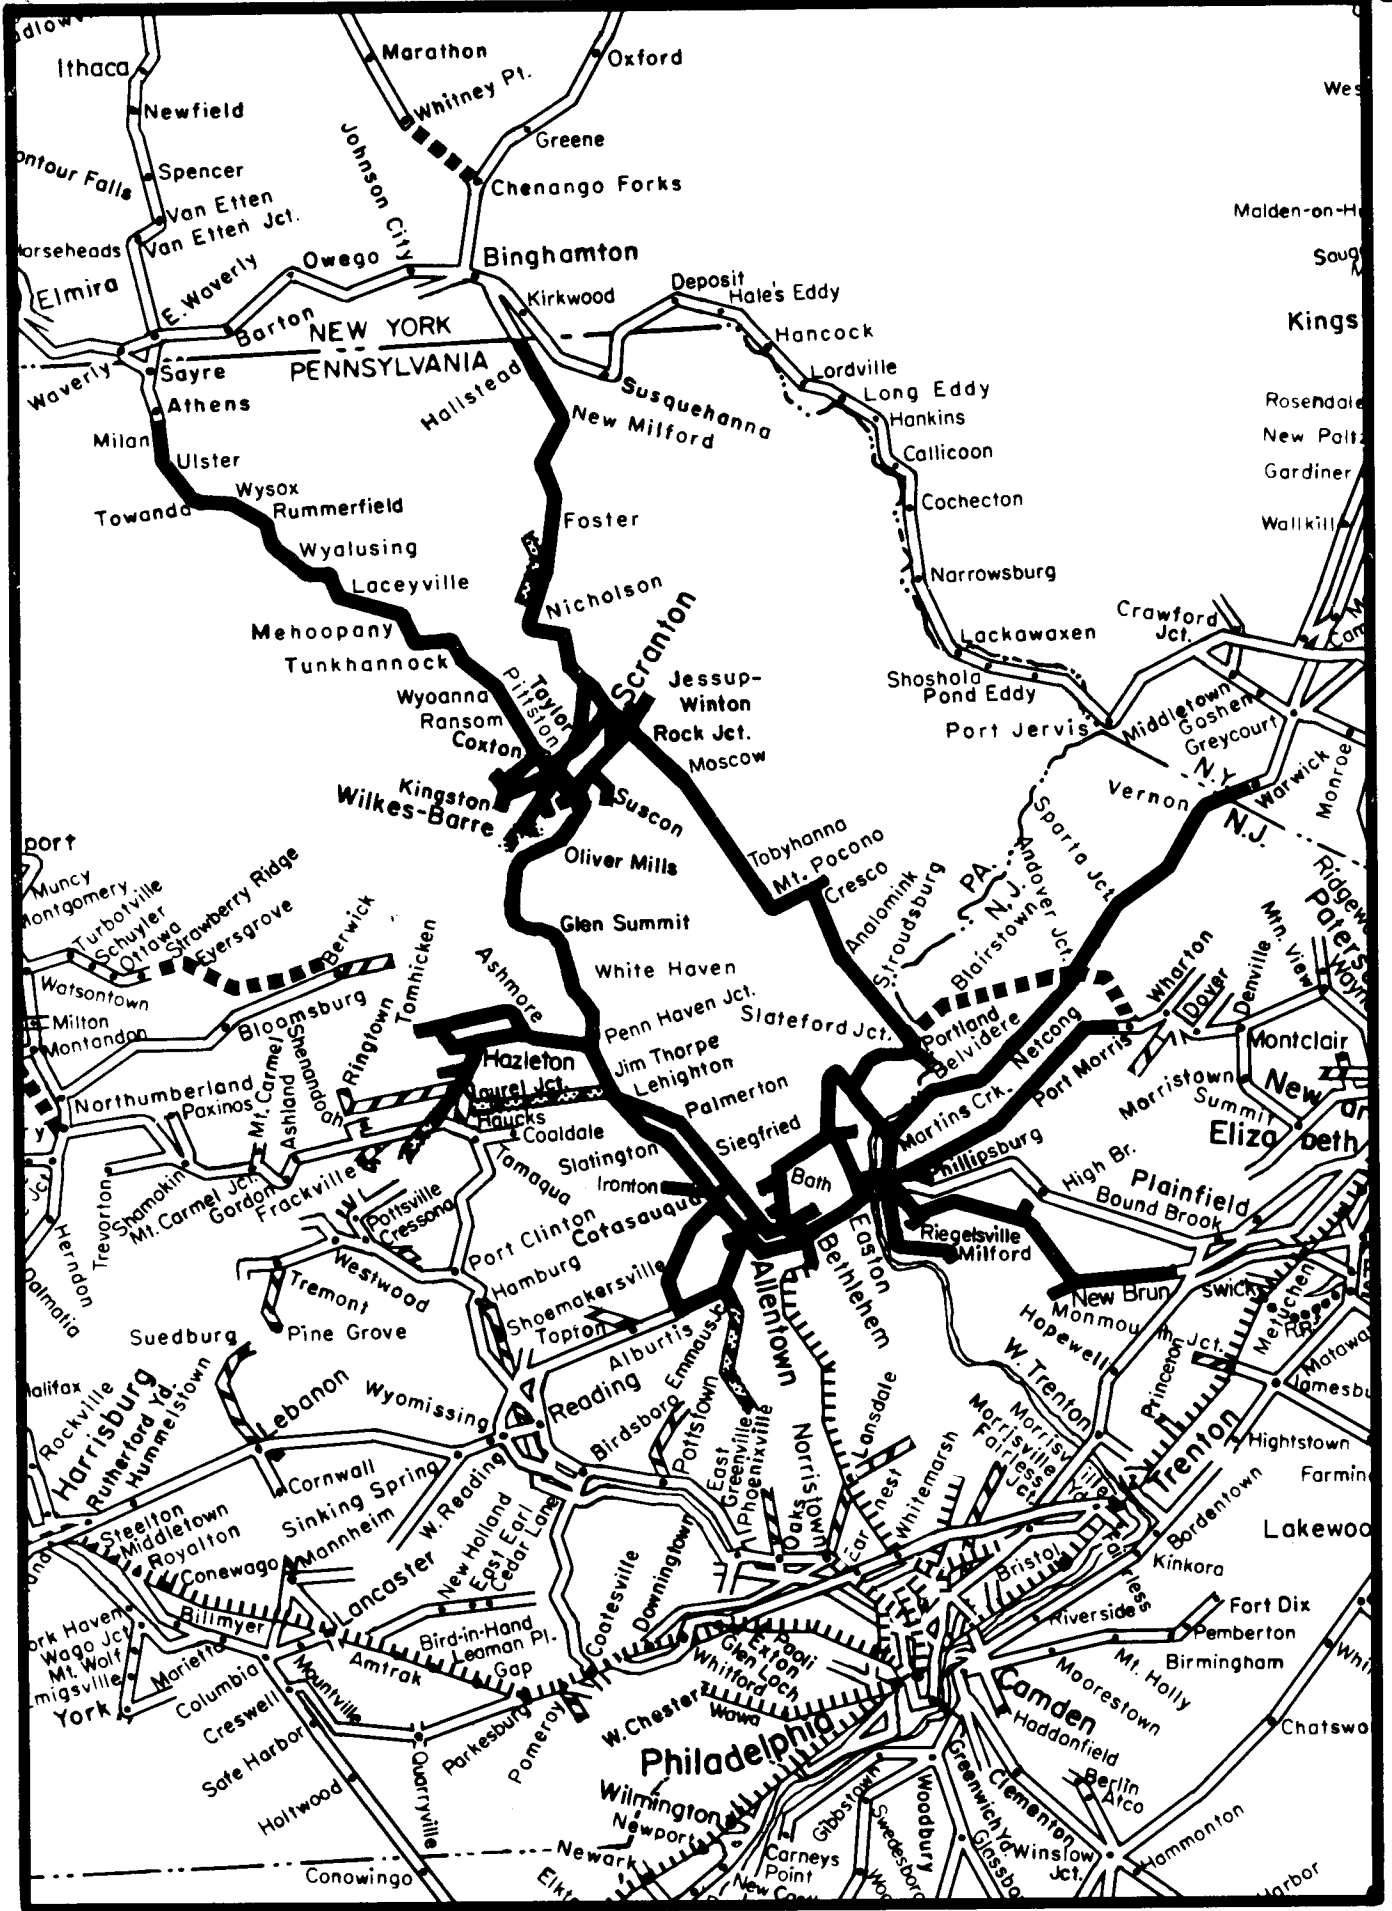

DIVISION MAPS

OPERATIONS

**Office of Chief Engineer, D. & C.
Consolidated Rail Corporation
Philadelphia, Pa.**

JANUARY, 1980

MAP INDEX

DIVISION	HEADQUARTERS	REGION	HEADQUARTERS	PAGE
NEW ENGLAND	SPRINGFIELD	NORTHEASTERN	NEW HAVEN	1
MOHAWK-HUDSON	UTICA	NORTHEASTERN	NEW HAVEN	2
BUFFALO	BUFFALO	NORTHEASTERN	NEW HAVEN	3
-	-	METROPOLITAN	NEW YORK	4
MAP OF NEW YORK & NORTHERN NEW JERSEY AREA				5
NEW JERSEY	ELIZABETH	ATLANTIC	NEWARK	6
HOBOKEN	HOBOKEN	ATLANTIC	NEWARK	7
LEHIGH	BETHLEHEM	ATLANTIC	NEWARK	8
SUSQUEHANNA	HORNELL	ATLANTIC	NEWARK	9
MAP OF PHILADELPHIA & VICINITY				10
PHILADELPHIA	PHILADELPHIA	EASTERN	PHILADELPHIA	11
HARRISBURG	HARRISBURG	EASTERN	PHILADELPHIA	12
ALLEGHENY	ALTOONA	CENTRAL	PITTSBURGH	13
MAP OF PITTSBURGH & VICINITY				14
PITTSBURGH	PITTSBURGH	CENTRAL	PITTSBURGH	15
YOUNGSTOWN	YOUNGSTOWN	CENTRAL	PITTSBURGH	16
CANADA	ST. THOMAS	NORTHERN	DETROIT	17
DETROIT	DETROIT	NORTHERN	DETROIT	18
MICHIGAN	JACKSON	NORTHERN	DETROIT	19
CLEVELAND	CLEVELAND	WESTERN	CHICAGO	20
TOLEDO	TOLEDO	WESTERN	CHICAGO	21
FT. WAYNE	FT. WAYNE	WESTERN	CHICAGO	22
MAP OF CHICAGO & VICINITY				23
CHICAGO	CHICAGO	WESTERN	CHICAGO	24
COLUMBUS	COLUMBUS	SOUTHERN	INDIANAPOLIS	25
SOUTHWEST	INDIANAPOLIS	SOUTHERN	INDIANAPOLIS	26
(1 of 2)				
SOUTHWEST	INDIANAPOLIS	SOUTHERN	INDIANAPOLIS	27
(2 of 2)				

NEW ENGLAND DIVISION
Northeastern Region

BUFFALO DIVISION
Northeastern Region

METROPOLITAN REGION

NEW JERSEY DIVISION
Atlantic Region

LEHIGH DIVISION
Atlantic Region

SUSQUEHANNA DIVISION
Atlantic Region

PHILADELPHIA DIVISION
Eastern Region

ALLEGHENY DIVISION
Central Region

PITTSBURGH and VICINITY

LEGEND

- Conrail Lines
- Subsidiary Lines
- ~~~~ Light Density Lines
- Other RR's

1/74

PITTSBURGH DIVISION
Central Region

YOUNGSTOWN DIVISION
Central Region

CANADA DIVISION
Northern Region

MICHIGAN DIVISION
Northern Region

CLEVELAND DIVISION
Western Region

TOLEDO DIVISION
Western Region

FT. WAYNE DIVISION
Western Region

CHICAGO and VICINITY

Scale of Miles

LEGEND