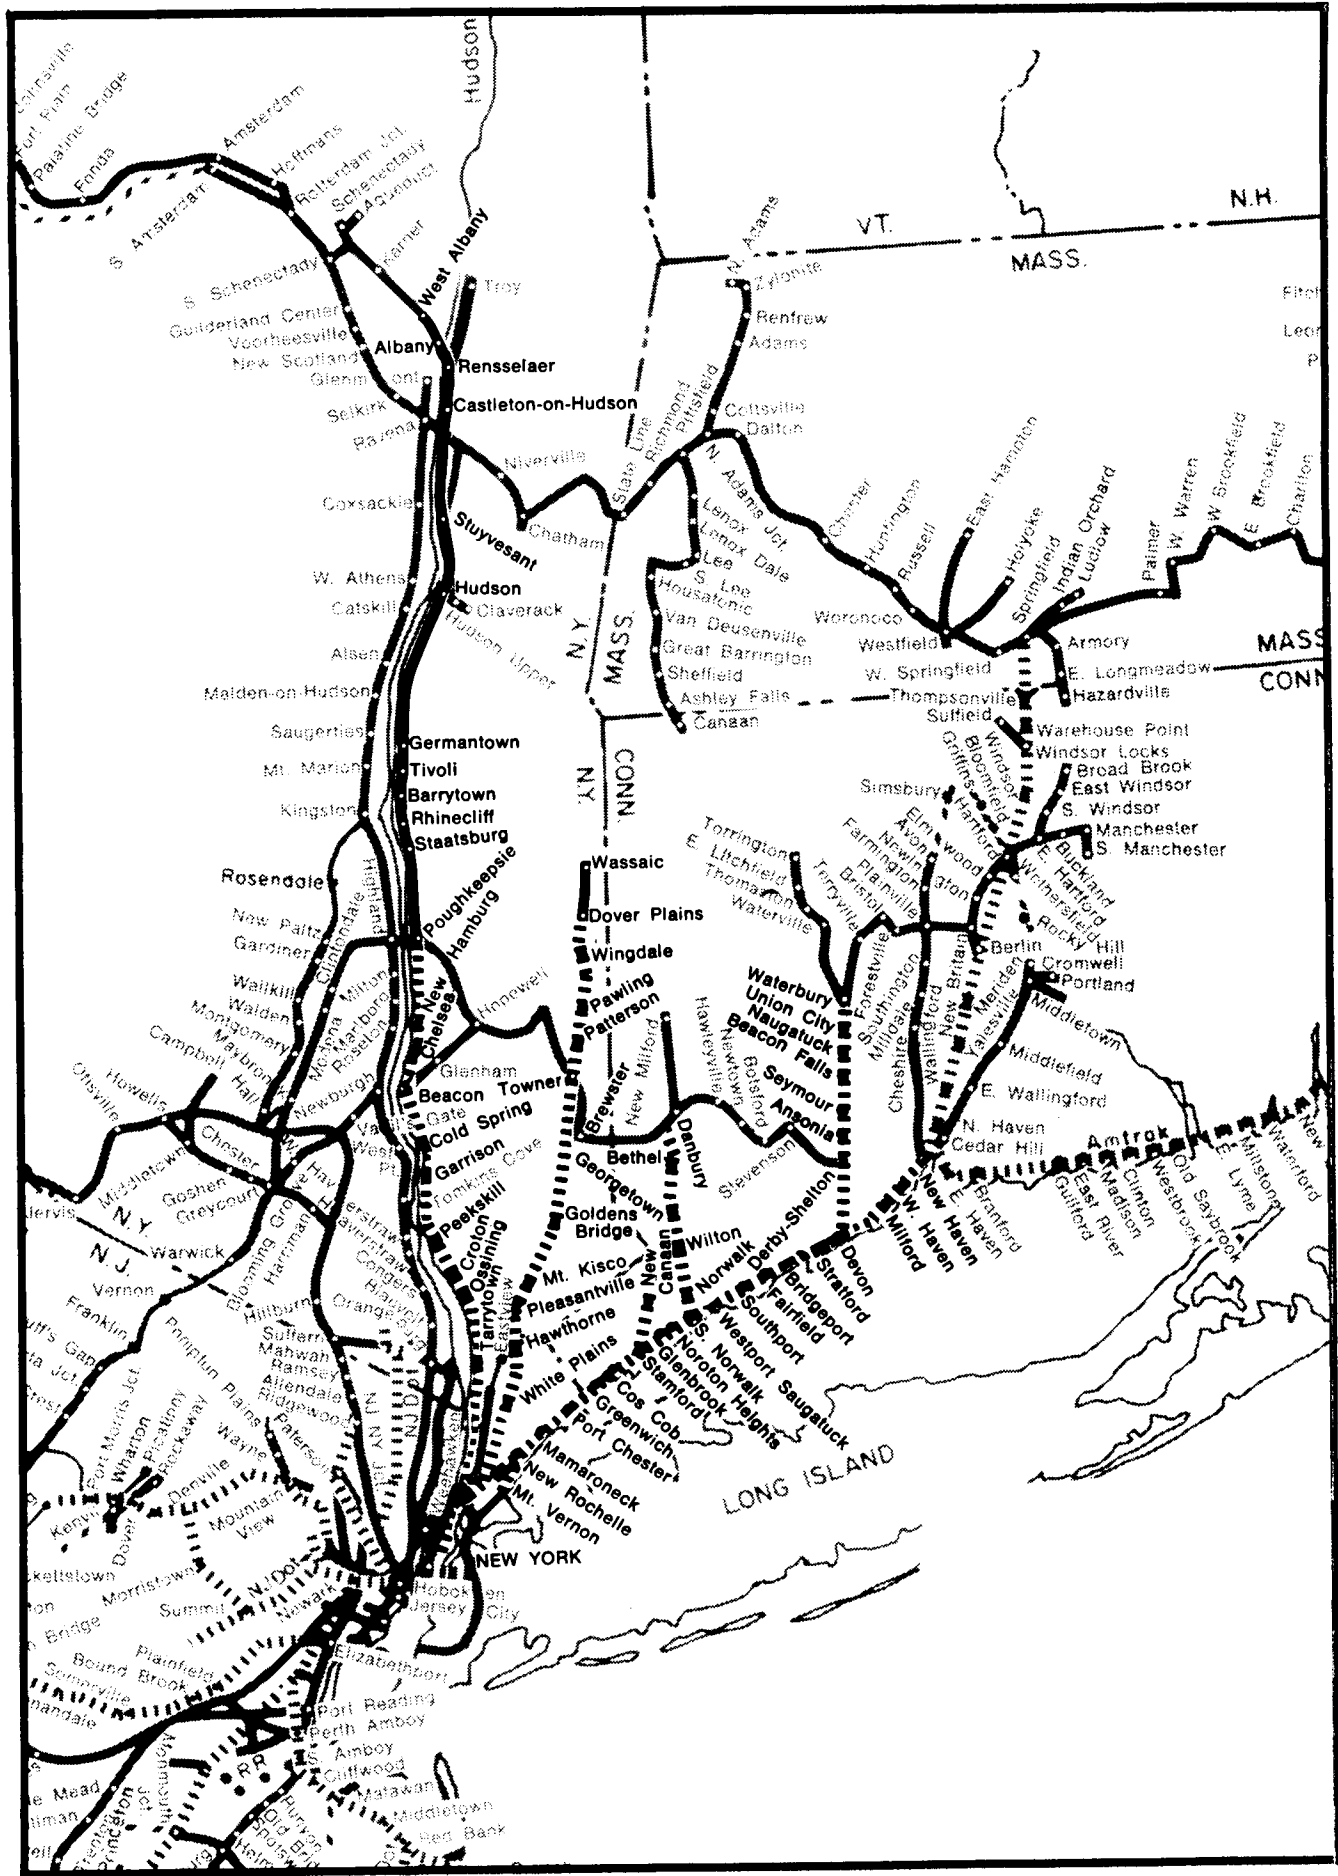

BUFFALO DIVISION
Northeastern Region

METROPOLITAN REGION