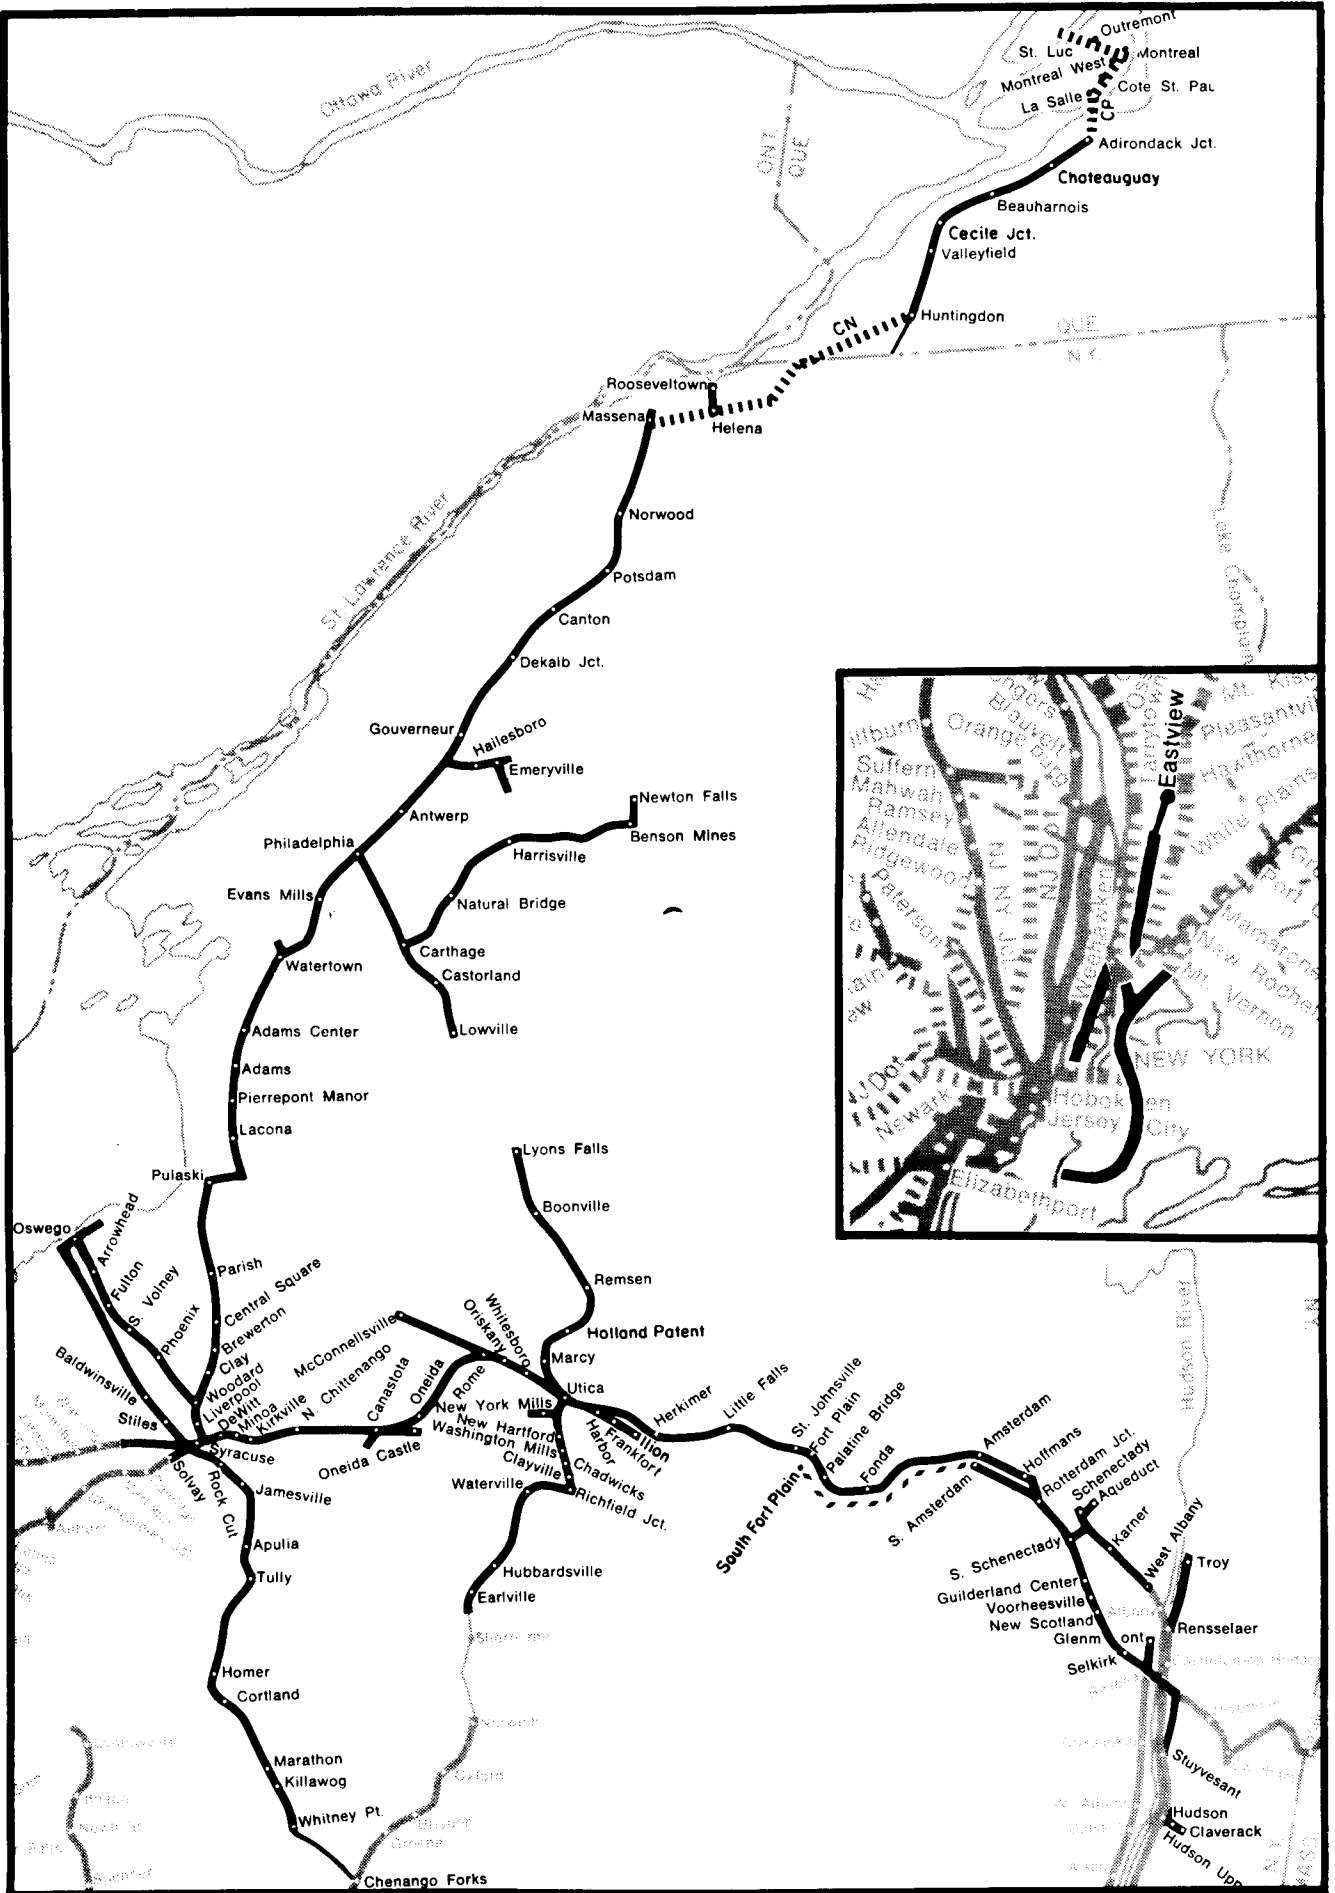

#300

DIVISION MAPS
—
OPERATIONS

**Office of Chief Engineer, D. & C.
Consolidated Rail Corporation
Philadelphia, Pa.**

MARCH, 1981

INDEX

DIVISION	HEADQUARTERS	REGION	HEADQUARTERS	PAGE
NEW ENGLAND	SPRINGFIELD	NORTHEASTERN	NEW HAVEN	1
MOHAWK-HUDSON	UTICA	NORTHEASTERN	NEW HAVEN	2
MAP OF BUFFALO & VICINITY				3
BUFFALO	BUFFALO	NORTHEASTERN	NEW HAVEN	4
-	-	METROPOLITAN	NEW YORK	5
MAP OF NEW YORK & NORTHERN NEW JERSEY AREA				6
NEW JERSEY	ELIZABETH	ATLANTIC	NEWARK	7
HOBOKEN	HOBOKEN	ATLANTIC	NEWARK	8
LEHIGH	BETHLEHEM	ATLANTIC	NEWARK	9
MAP OF PHILADELPHIA & VICINITY				10
PHILADELPHIA	PHILADELPHIA	EASTERN	PHILADELPHIA	11
HARRISBURG	HARRISBURG	EASTERN	PHILADELPHIA	12
ALLEGHENY	ALTOONA	CENTRAL	PITTSBURGH	13
MAP OF PITTSBURGH & VICINITY				14
PITTSBURGH	PITTSBURGH	CENTRAL	PITTSBURGH	15
YOUNGSTOWN	YOUNGSTOWN	CENTRAL	PITTSBURGH	16
CANADA	ST. THOMAS	NORTHERN	DETROIT	17
DETROIT	DETROIT	NORTHERN	DETROIT	18
MICHIGAN	JACKSON	NORTHERN	DETROIT	19
CLEVELAND	CLEVELAND	WESTERN	CHICAGO	20
TOLEDO	TOLEDO	WESTERN	CHICAGO	21
FT. WAYNE	FT. WAYNE	WESTERN	CHICAGO	22
MAP OF CHICAGO & VICINITY				23
CHICAGO	CHICAGO	WESTERN	CHICAGO	24
COLUMBUS	COLUMBUS	SOUTHERN	INDIANAPOLIS	25
SOUTHWEST (1 of 2)	INDIANAPOLIS	SOUTHERN	INDIANAPOLIS	26
SOUTHWEST (2 of 2)	INDIANAPOLIS	SOUTHERN	INDIANAPOLIS	27

LEGEND

-  CONRAIL LINES WITHIN DIVISION
-  OTHER CONRAIL LINES
-  OUT OF SERVICE LINES
-  AFFILIATED LINES
-  LIGHT DENSITY LINES
-  TRACKAGE RIGHTS

NEW ENGLAND DIVISION
Northeastern Region

MOHAWK-HUDSON DIVISION
Northeastern Region

Scale of Miles

LEGEND

- Conrail Lines
- Conrail Affiliated Lines
- ▬▬▬▬ Trackage Rights
- ▬▬▬▬ Out of Service
- Other Railroads

LAKE MICHIGAN

INDIANA

CHICAGO DIVISION
Western Region

SOUTHWEST DIVISION
Southern Region

SOUTHWEST DIVISION
Southern Region