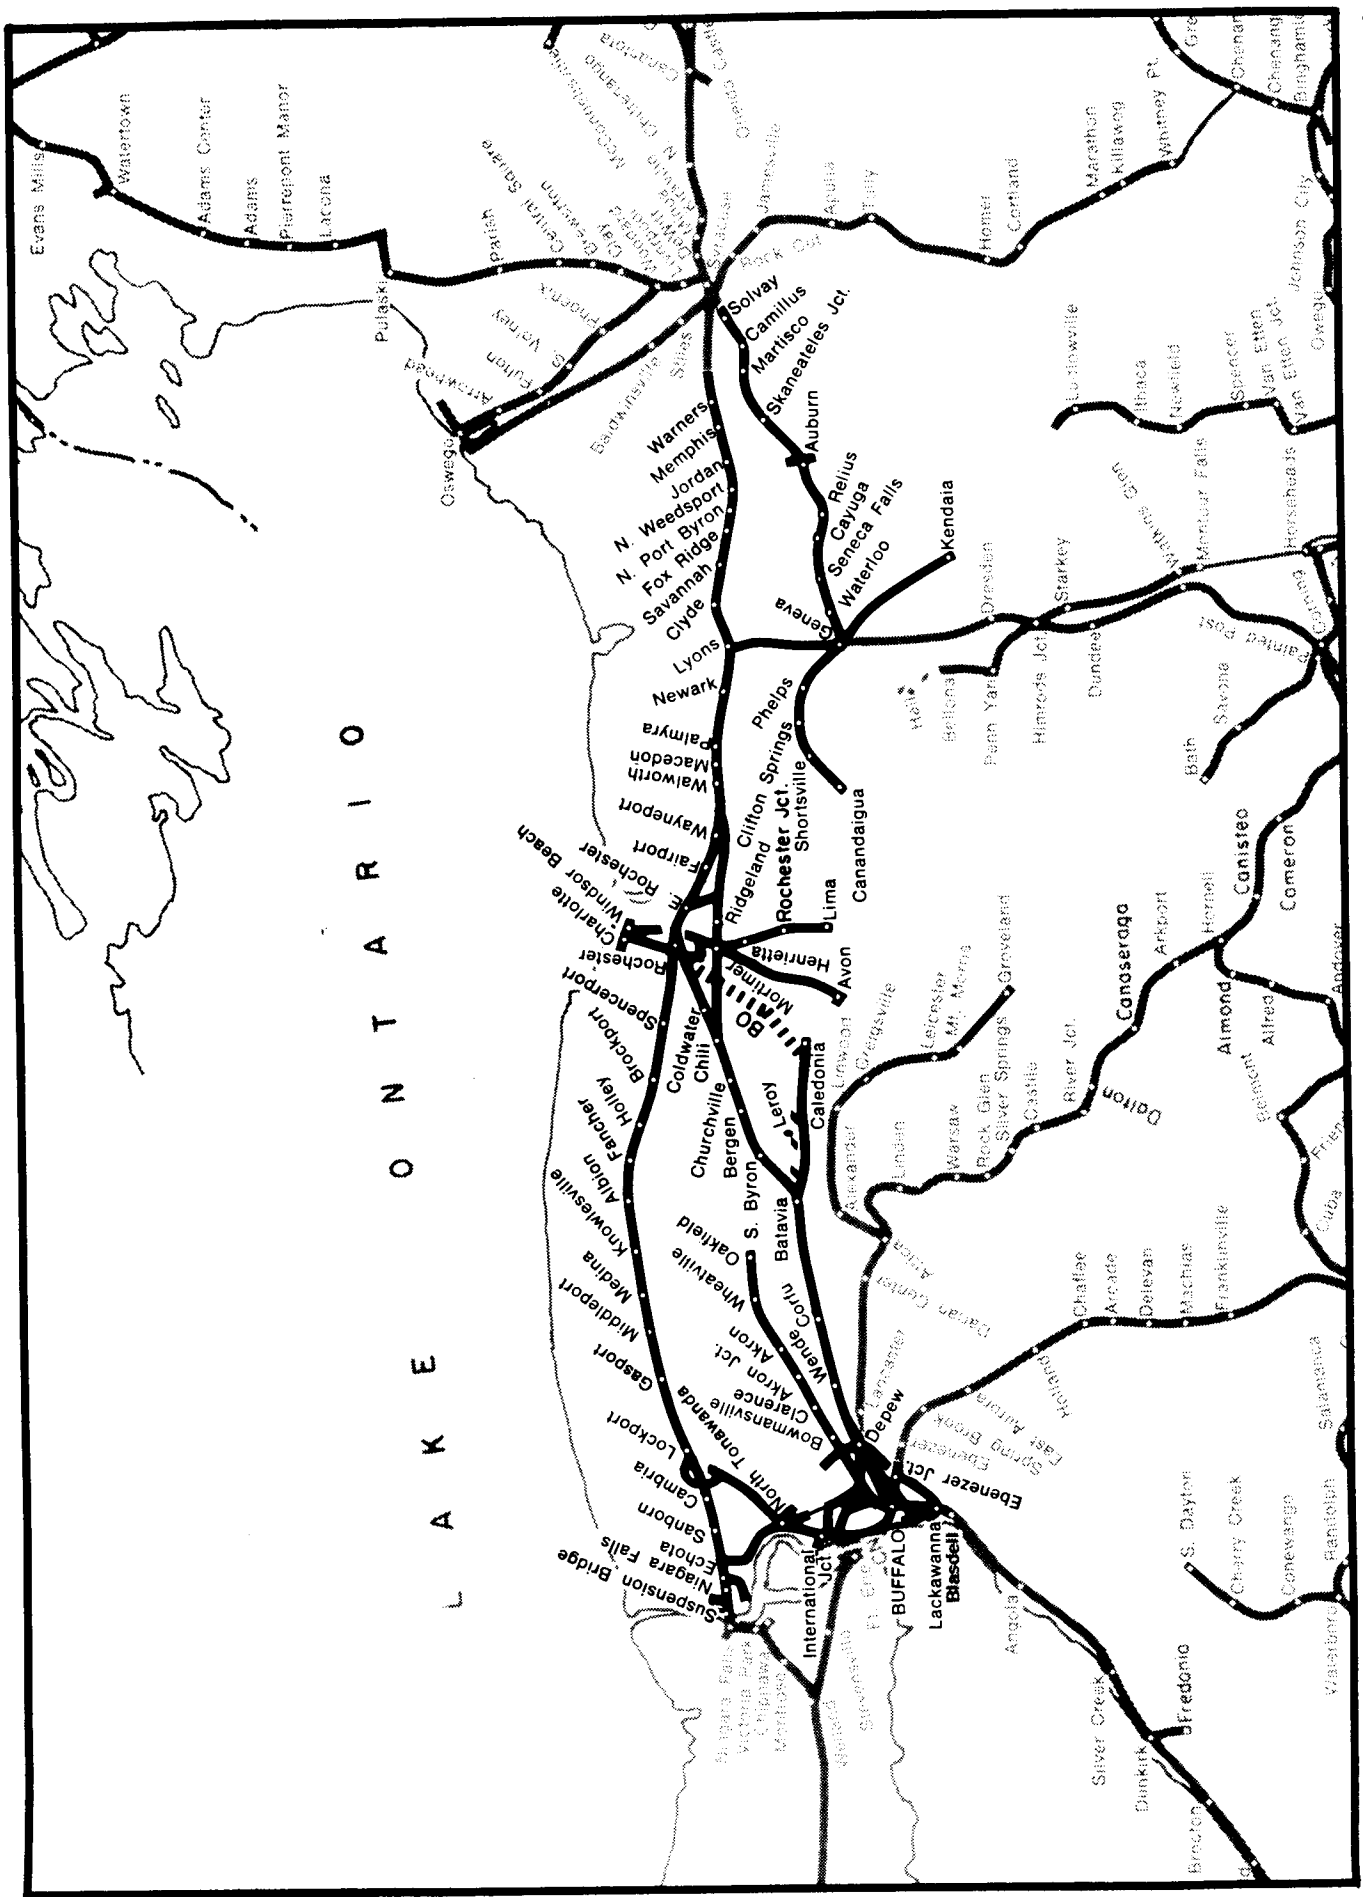

#300

DIVISION MAPS
—
OPERATIONS

**Office of Chief Engineer, D. & C.
Consolidated Rail Corporation
Philadelphia, Pa.**

MARCH, 1981

INDEX

DIVISION	HEADQUARTERS	REGION	HEADQUARTERS	PAGE
NEW ENGLAND	SPRINGFIELD	NORTHEASTERN	NEW HAVEN	1
MOHAWK-HUDSON	UTICA	NORTHEASTERN	NEW HAVEN	2
MAP OF BUFFALO & VICINITY				3
BUFFALO	BUFFALO	NORTHEASTERN	NEW HAVEN	4
-	-	METROPOLITAN	NEW YORK	5
MAP OF NEW YORK & NORTHERN NEW JERSEY AREA				6
NEW JERSEY	ELIZABETH	ATLANTIC	NEWARK	7
HOBOKEN	HOBOKEN	ATLANTIC	NEWARK	8
LEHIGH	BETHLEHEM	ATLANTIC	NEWARK	9
MAP OF PHILADELPHIA & VICINITY				10
PHILADELPHIA	PHILADELPHIA	EASTERN	PHILADELPHIA	11
HARRISBURG	HARRISBURG	EASTERN	PHILADELPHIA	12
ALLEGHENY	ALTOONA	CENTRAL	PITTSBURGH	13
MAP OF PITTSBURGH & VICINITY				14
PITTSBURGH	PITTSBURGH	CENTRAL	PITTSBURGH	15
YOUNGSTOWN	YOUNGSTOWN	CENTRAL	PITTSBURGH	16
CANADA	ST. THOMAS	NORTHERN	DETROIT	17
DETROIT	DETROIT	NORTHERN	DETROIT	18
MICHIGAN	JACKSON	NORTHERN	DETROIT	19
CLEVELAND	CLEVELAND	WESTERN	CHICAGO	20
TOLEDO	TOLEDO	WESTERN	CHICAGO	21
FT. WAYNE	FT. WAYNE	WESTERN	CHICAGO	22
MAP OF CHICAGO & VICINITY				23
CHICAGO	CHICAGO	WESTERN	CHICAGO	24
COLUMBUS	COLUMBUS	SOUTHERN	INDIANAPOLIS	25
SOUTHWEST (1 of 2)	INDIANAPOLIS	SOUTHERN	INDIANAPOLIS	26
SOUTHWEST (2 of 2)	INDIANAPOLIS	SOUTHERN	INDIANAPOLIS	27

LEGEND

-  CONRAIL LINES WITHIN DIVISION
-  OTHER CONRAIL LINES
-  OUT OF SERVICE LINES
-  AFFILIATED LINES
-  LIGHT DENSITY LINES
-  TRACKAGE RIGHTS

NEW ENGLAND DIVISION
Northeastern Region

MOHAWK-HUDSON DIVISION
Northeastern Region

SOUTHWEST DIVISION
Southern Region