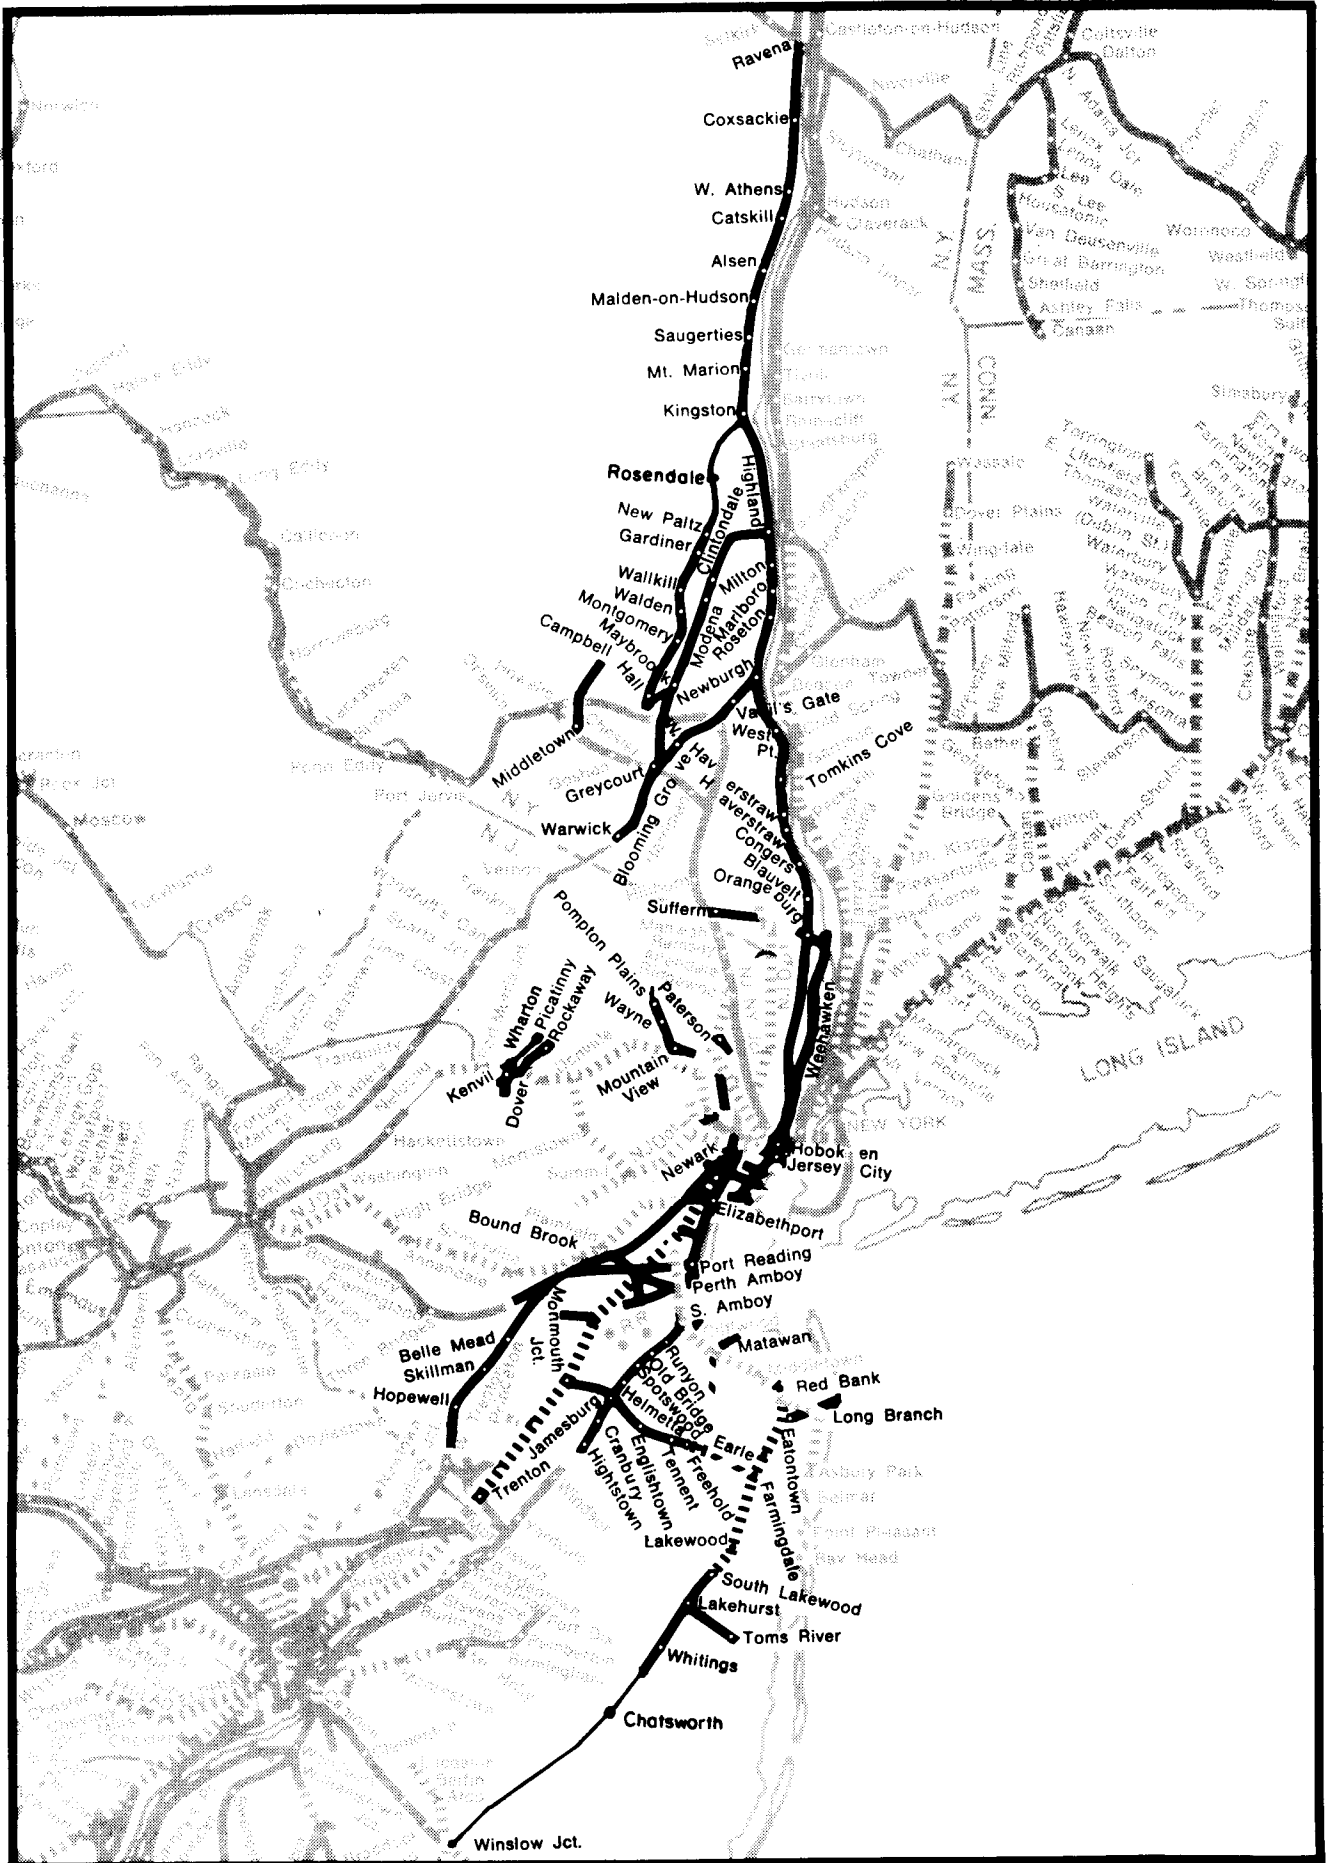

NEW JERSEY DIVISION
Atlantic Region