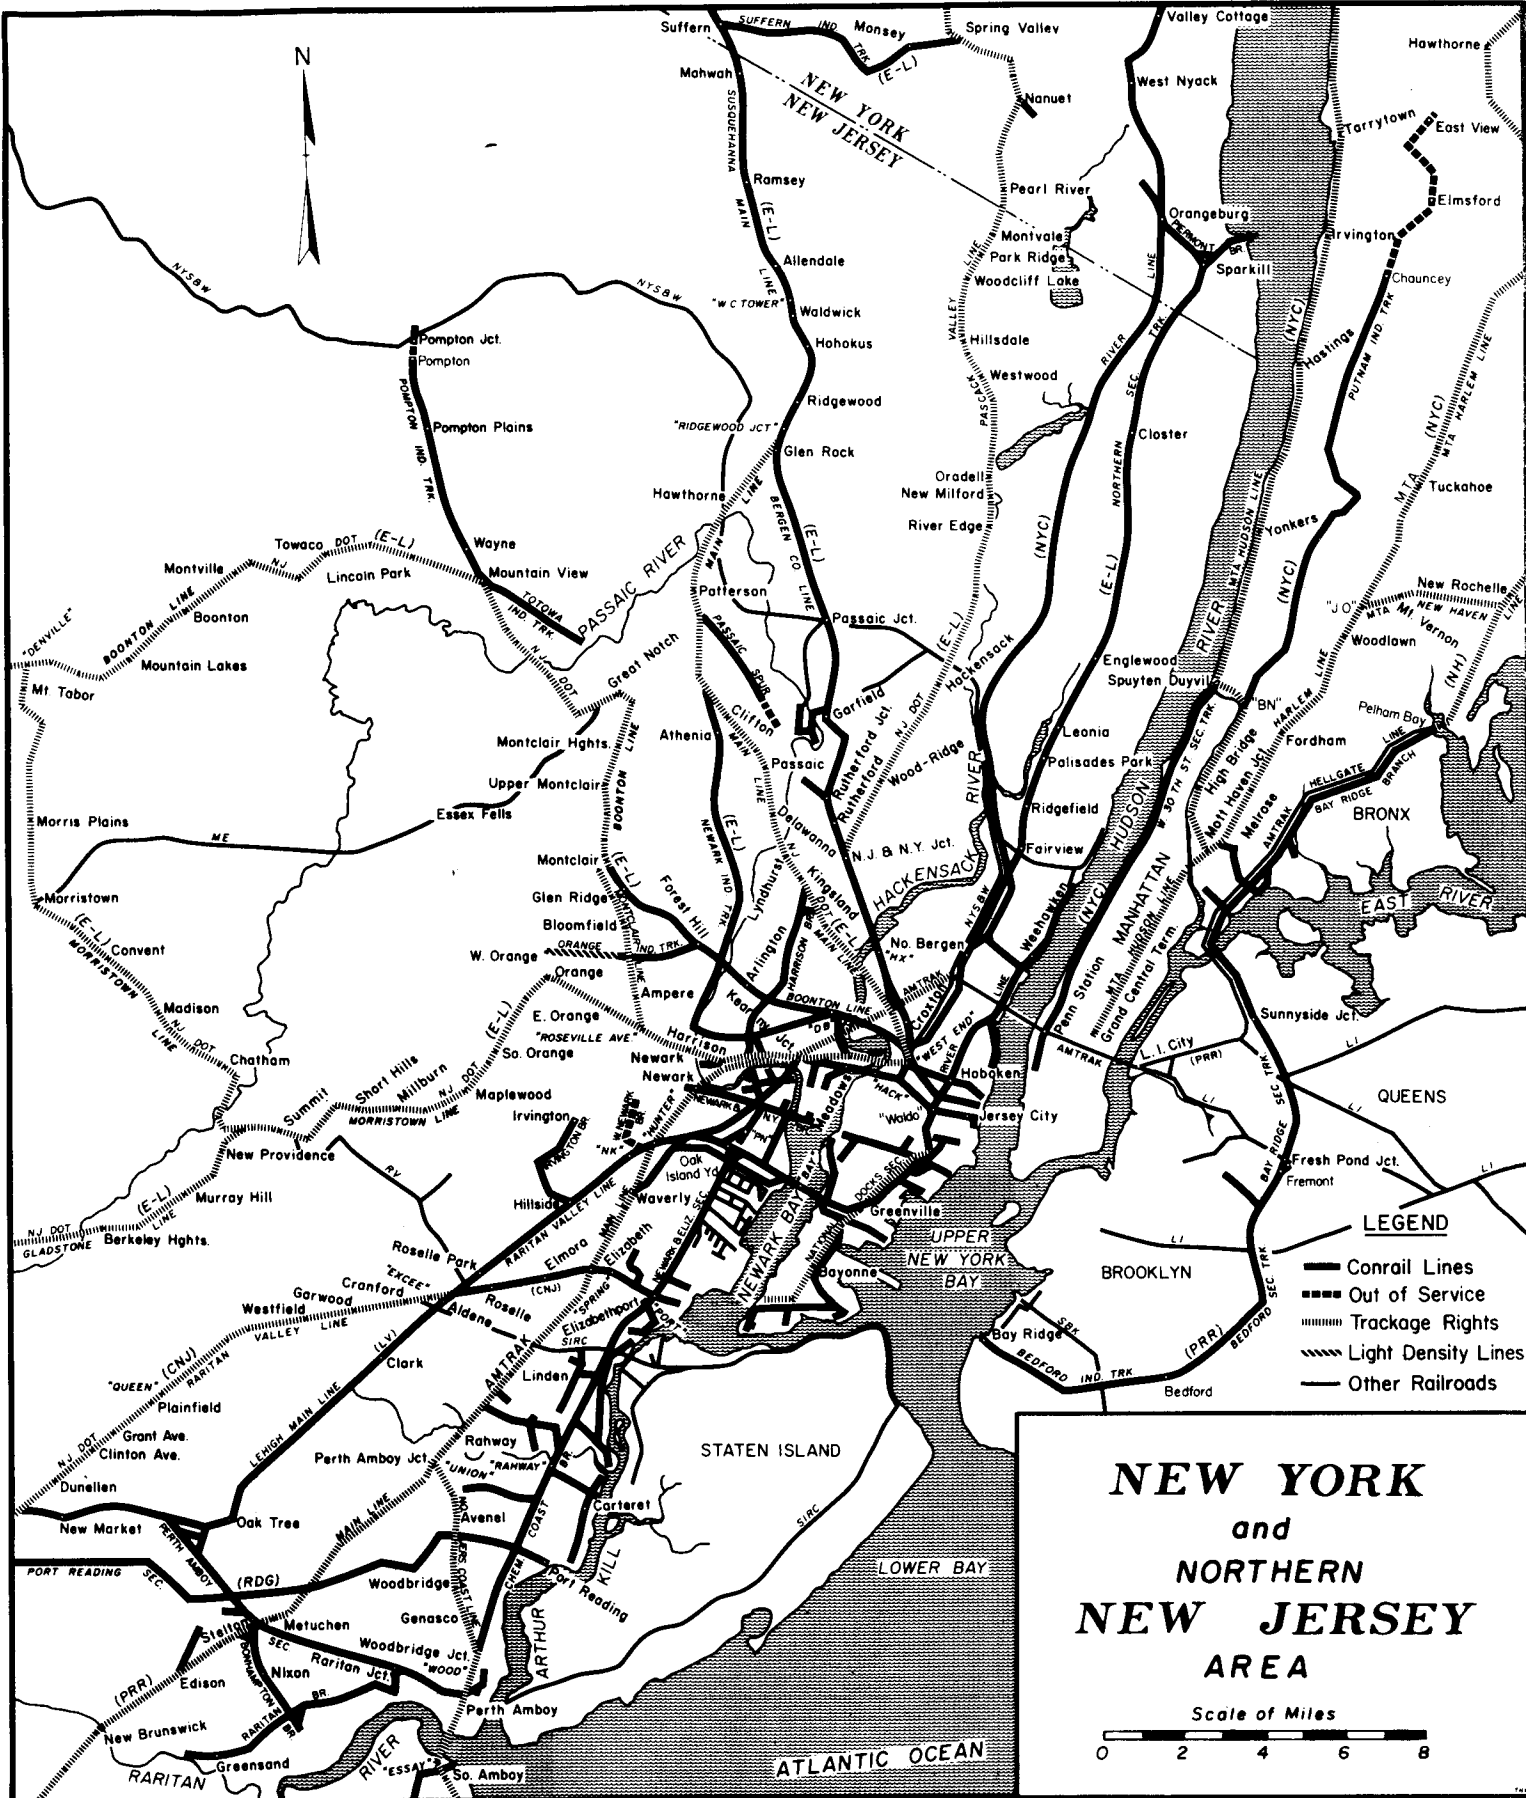

METROPOLITAN REGION