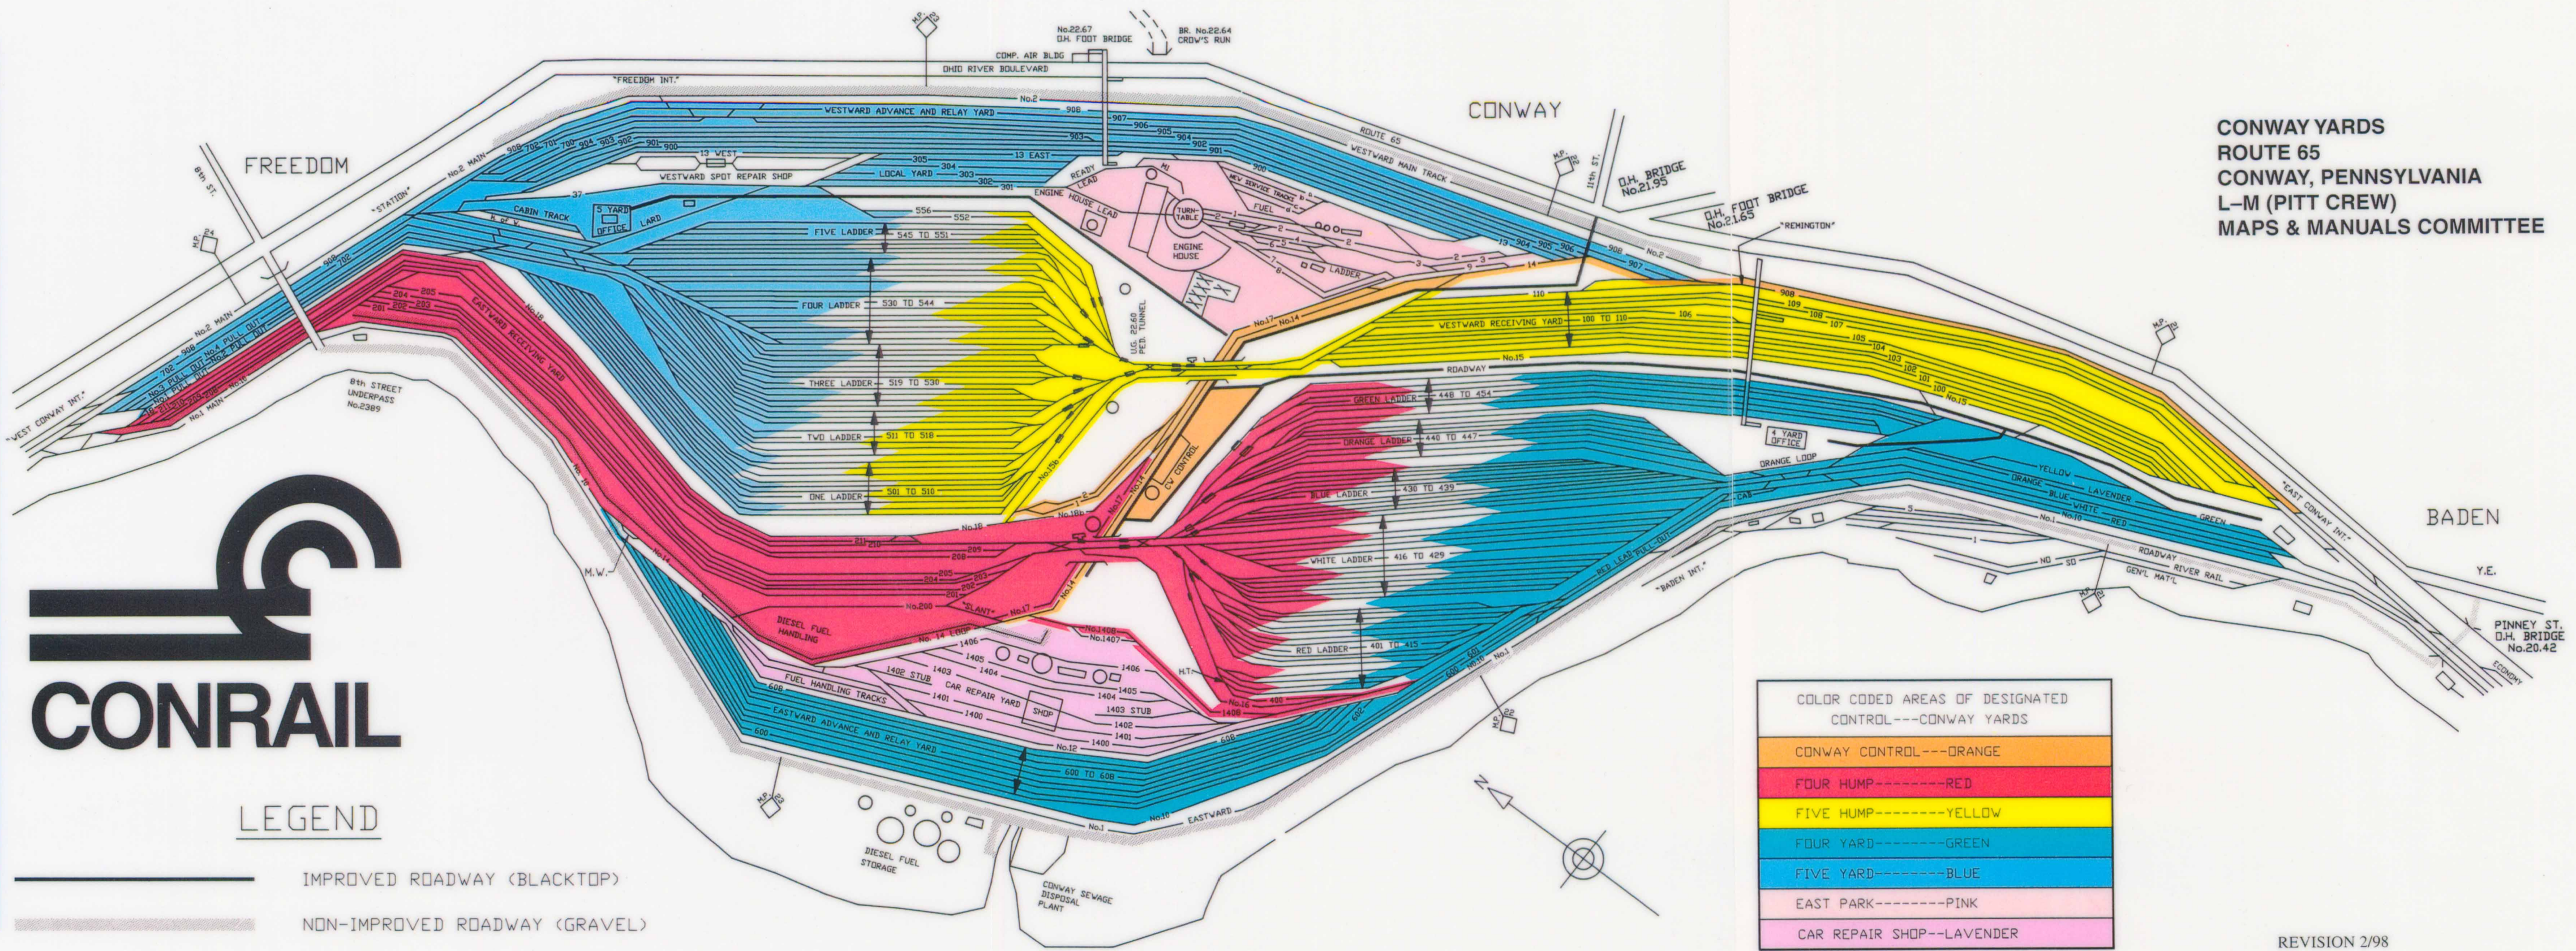

LEGEND

- IMPROVED ROADWAY (BLACKTOP)
- NON-IMPROVED ROADWAY (GRAVEL)

**CONWAY YARDS
ROUTE 65
CONWAY, PENNSYLVANIA
L-M (PITT CREW)
MAPS & MANUALS COMMITTEE**

COLOR CODED AREAS OF DESIGNATED CONTROL---CONWAY YARDS	
CONWAY CONTROL	---ORANGE
FOUR HUMP	---RED
FIVE HUMP	---YELLOW
FOUR YARD	---GREEN
FIVE YARD	---BLUE
EAST PARK	---PINK
CAR REPAIR SHOP	---LAVENDER

REVISION 2/98